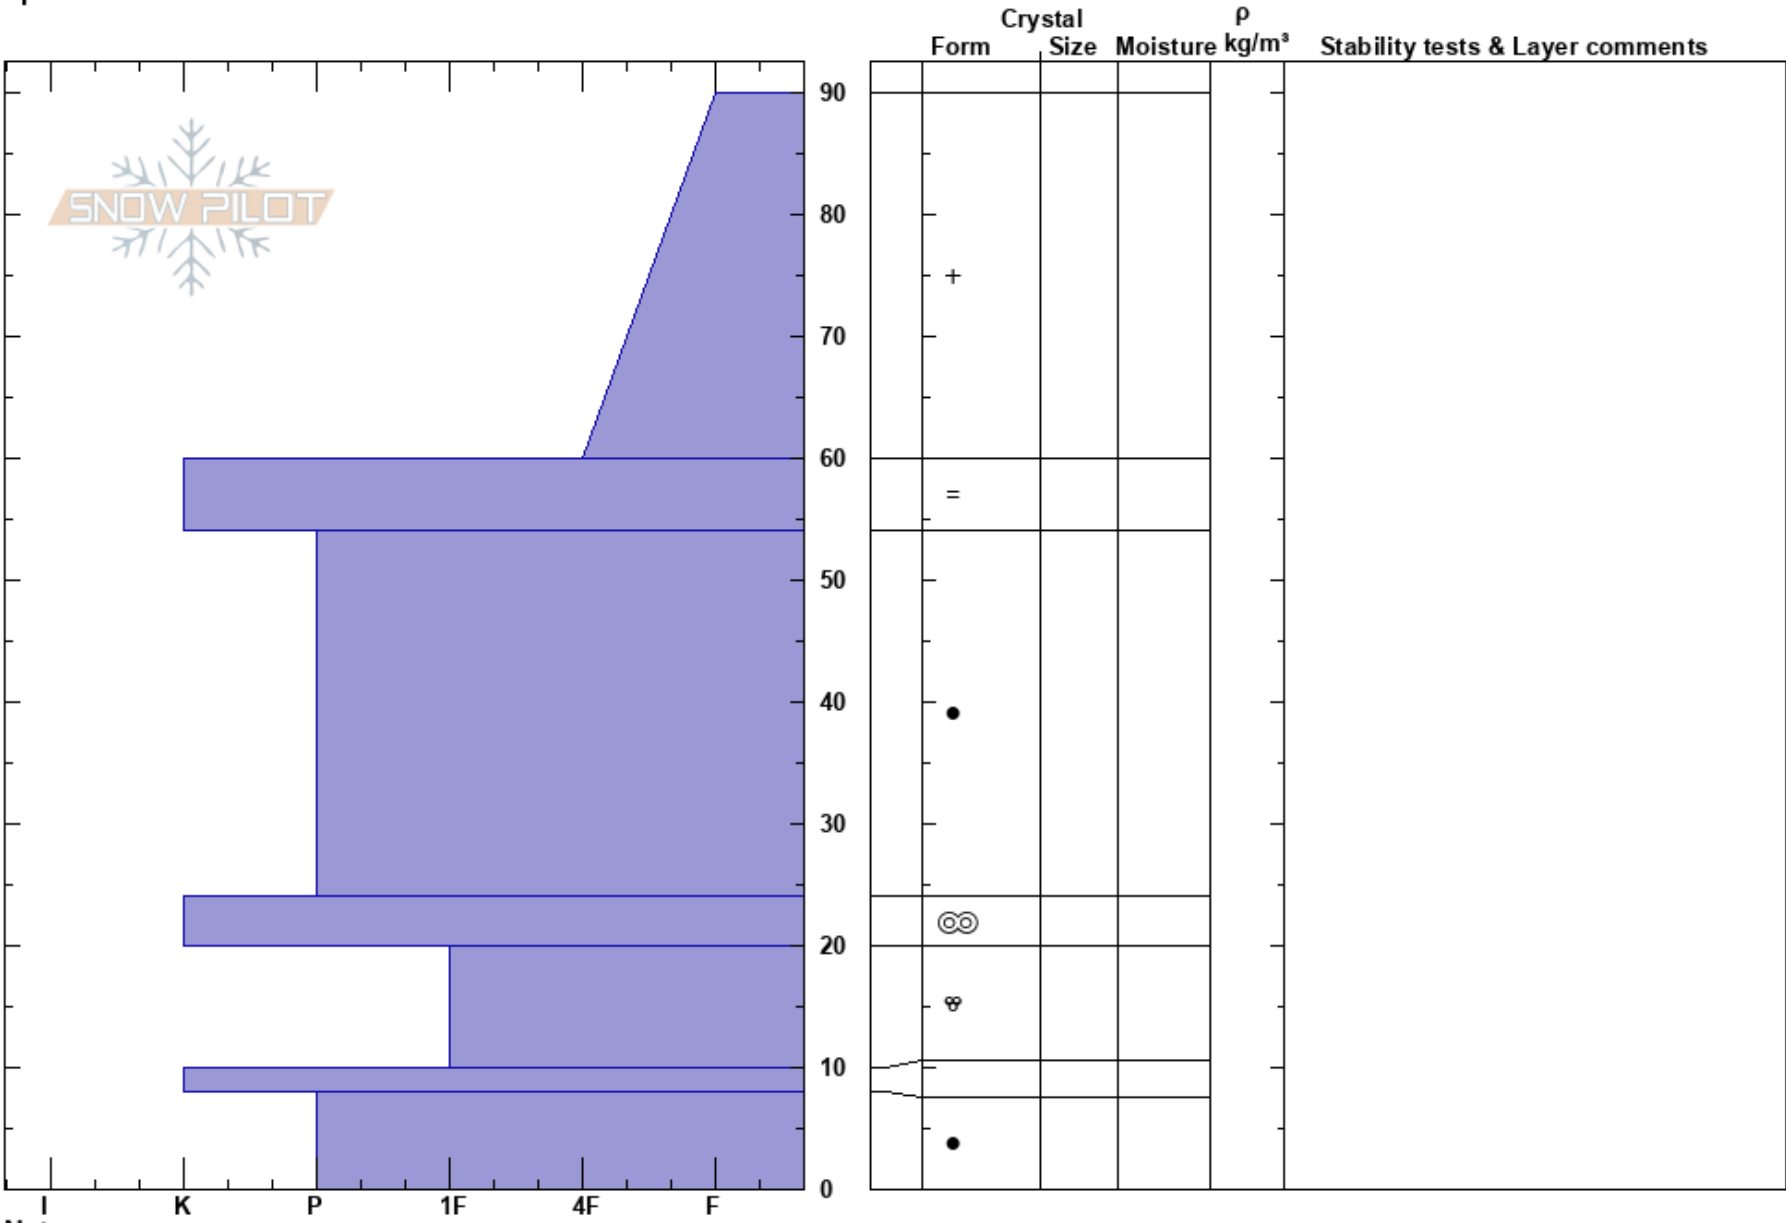

Tumalo west side
 Tumalo Mtn
 OR
 Elevation: 7400 ft
 Aspect: W
 Specifics:

Aaron Hartz
 12/07/2023 - 1:00pm
 Co-ord: 10T 608356W 4873249N
 Slope Angle: 15°
 Wind Loading:

Stability:
 Air Temperature: -6°C
 Sky Cover: OVC
 Precipitation: S1
 Wind:

HS:90
 PS:25
 Layer Notes:

Notes: