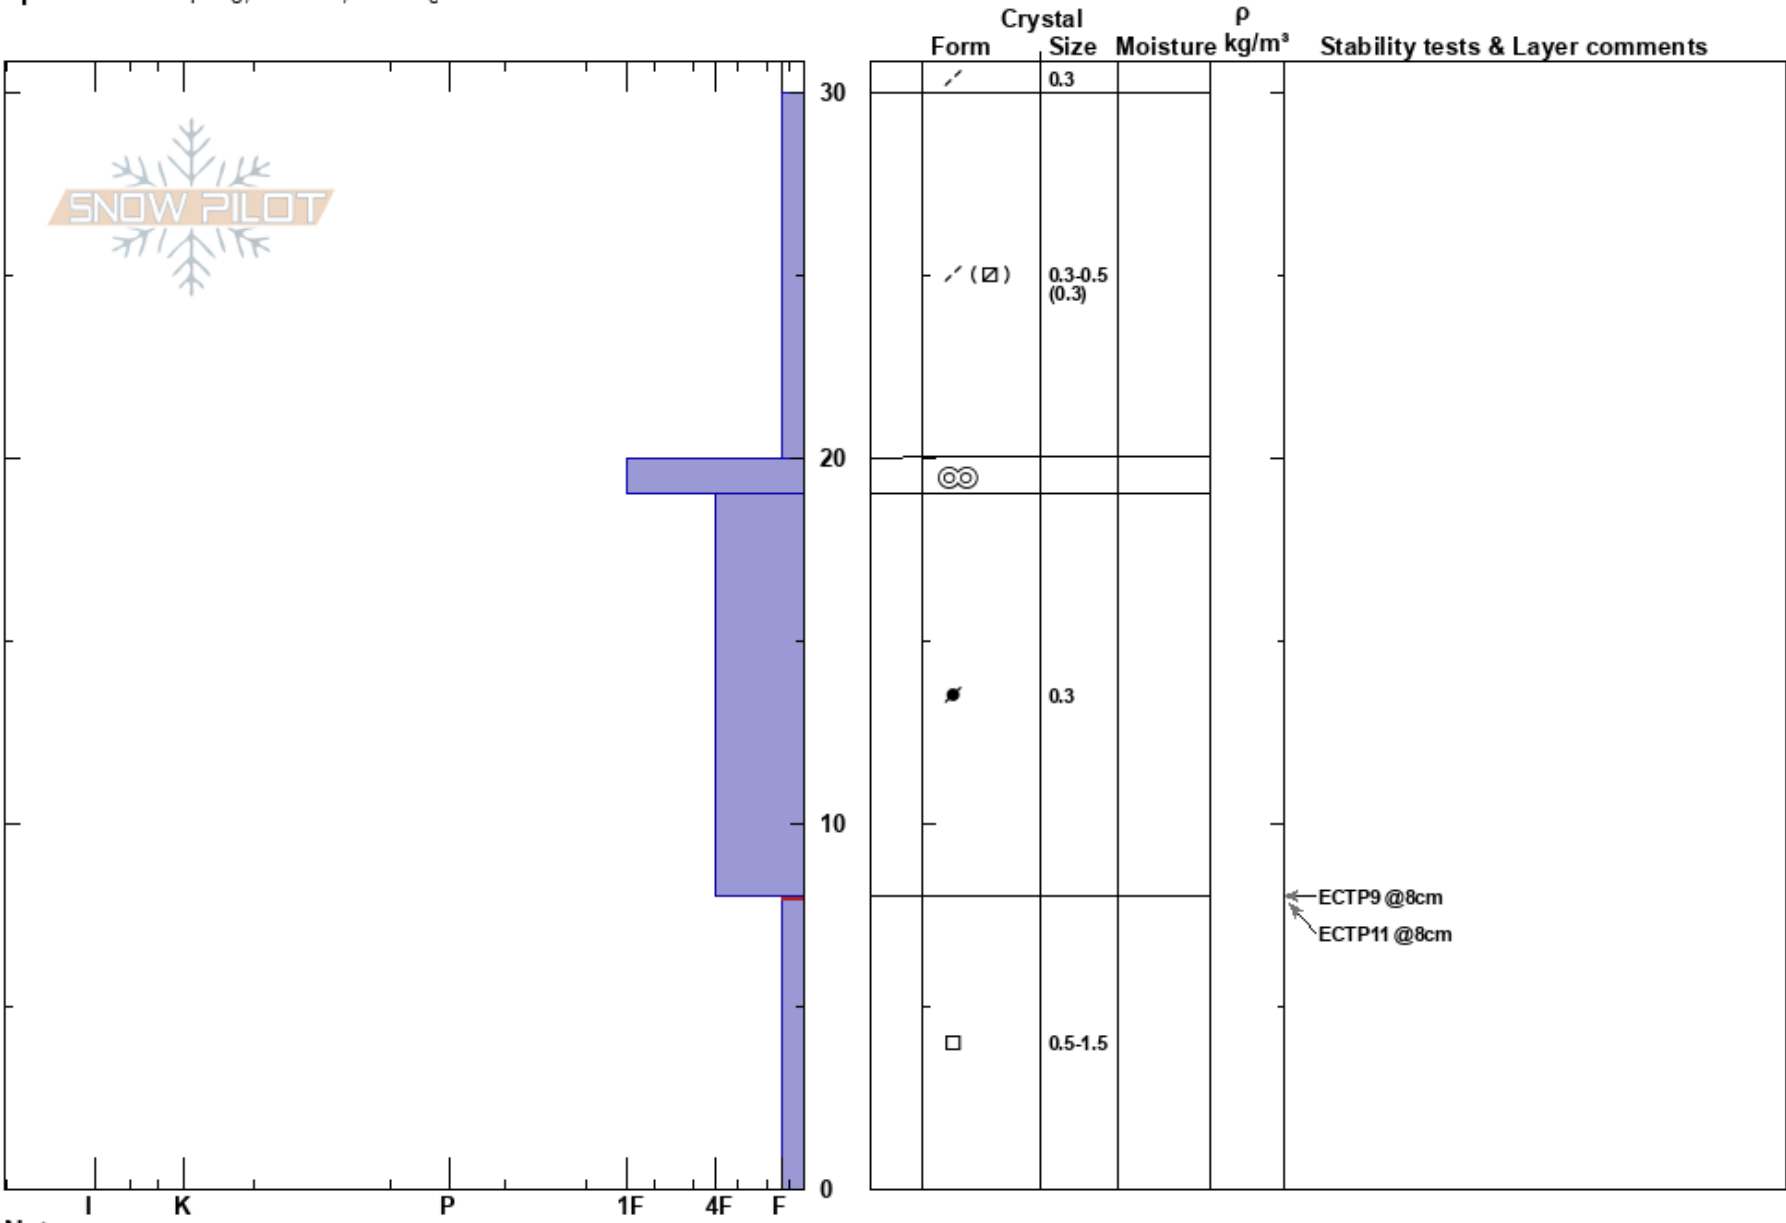

Watrous NTL E
 Front Range
 CO
 Elevation: 11500 ft
 Aspect: E
 Specifics: Collapsing, localized; Cracking

Austin DiVesta
 12/07/2023 - 12:00pm
 Co-ord: 39.71611N, -105.84575W
 Slope Angle: 25°
 Wind Loading: no

Stability: Poor
 Air Temperature: HS:30
 Sky Cover: SCT
 Precipitation: NO
 Wind: NW Moderate
 PF:30
 PS: 15
 8-0cm:Problematic layer

Notes: