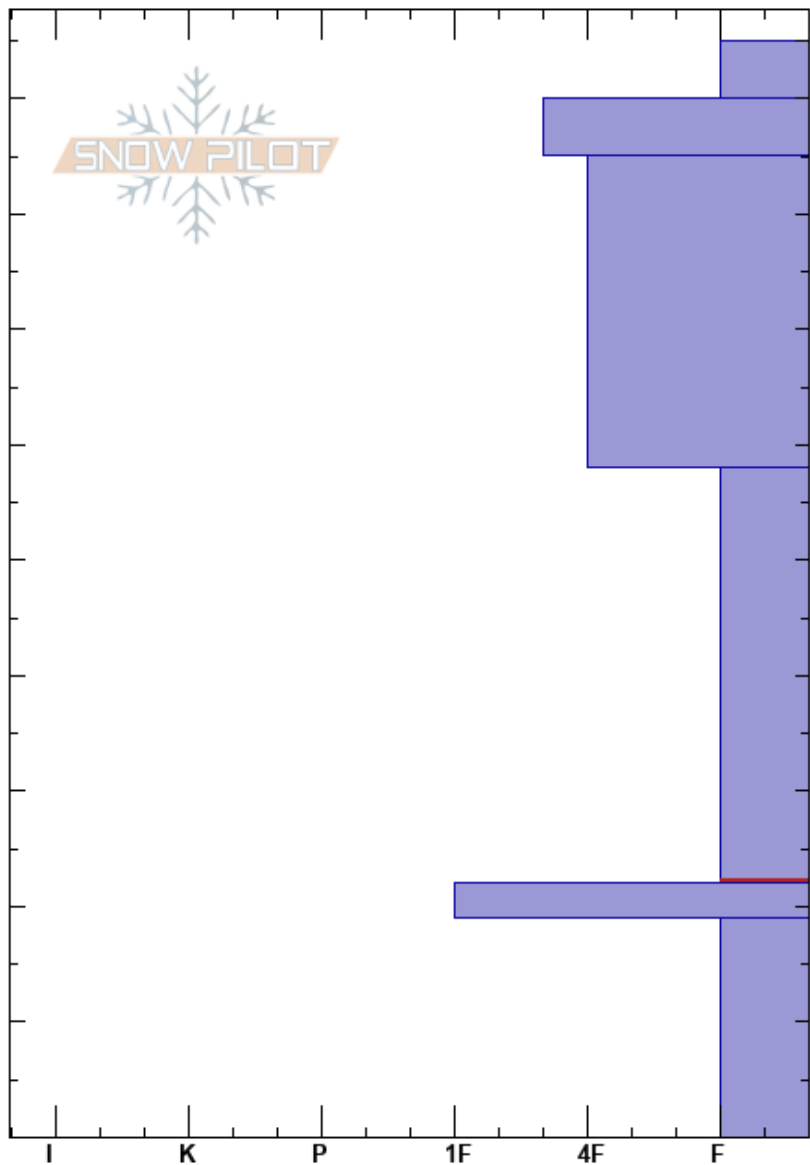

HighSugarBowl
 Wasatch Range
 UT
Elevation: 10550 ft
Aspect: 330°
Specifics: Pit dug in a Ski Area

JB Keller
 12/07/2023 - 11:30am
Co-ord:
Slope Angle: 37°
Wind Loading: no

Stability: **HS:95**
Air Temperature: 9°C
Sky Cover: OVC
Precipitation: S-1
Wind: NW Moderate
Layer Notes:
 58-22cm: Problematic layer

Height (m)	Crystal		ρ kg/m ³	Stability tests & Layer comments
	Form	Size		
95				
90	+			
85	/			
80				
75	/			
70				
65				
60				
55				
50				
45				
40	□	1-1.5		
35				
30				
25				
20	■			← ECTP9 @23cm ← ECTP8 @23cm
15				
10	□	2-3		
5				
0				

Notes: Grom Score: 2