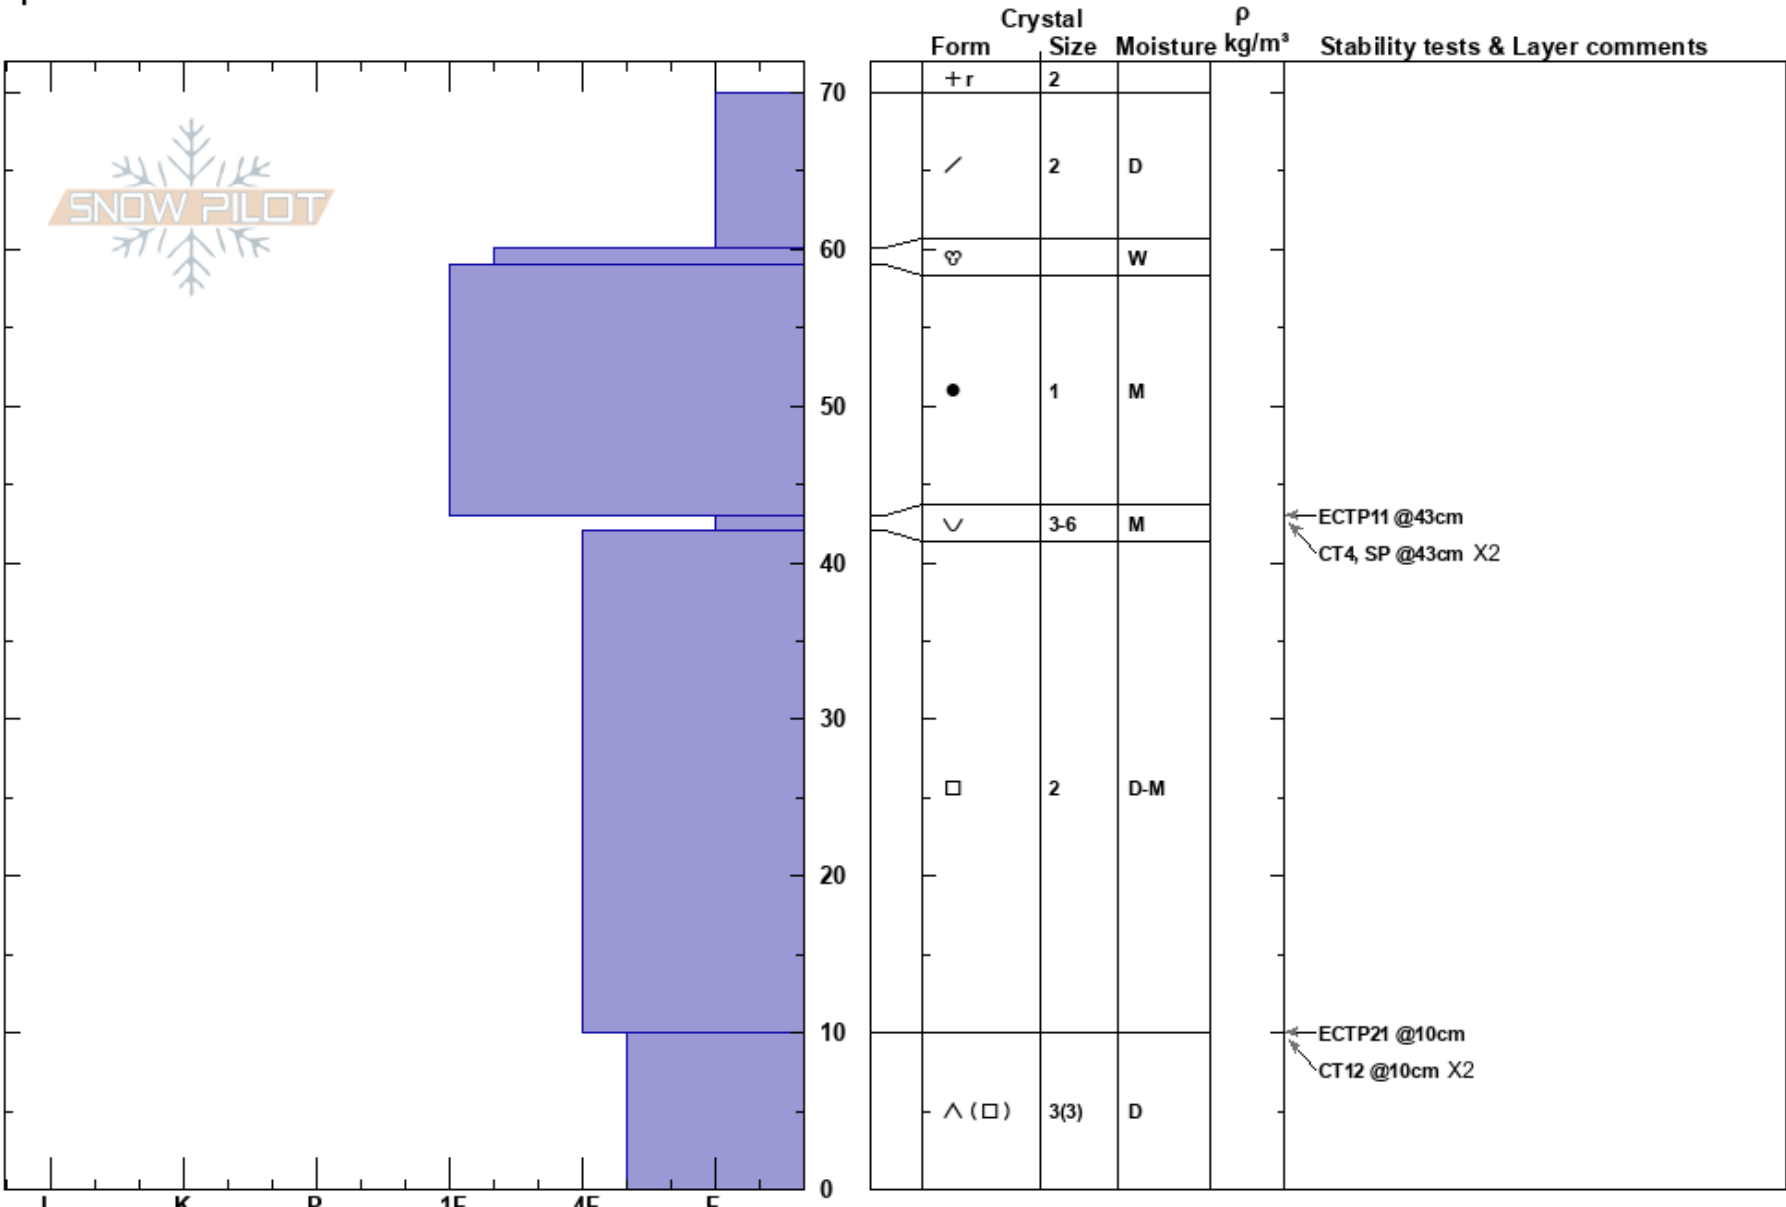

Fingers
 Purcell
 BC
 Elevation: 2240 m
 Aspect: E
 Specifics:

Panorama Avalanche Office
 06/12/2023 - 13:00
 Co-ord:
 Slope Angle: 25°
 Wind Loading: yes

Stability:
 Air Temperature:
 Sky Cover: BKN
 Precipitation: S-1
 Wind: SW Light Breeze

HS:70
 Layer Notes:

Notes: