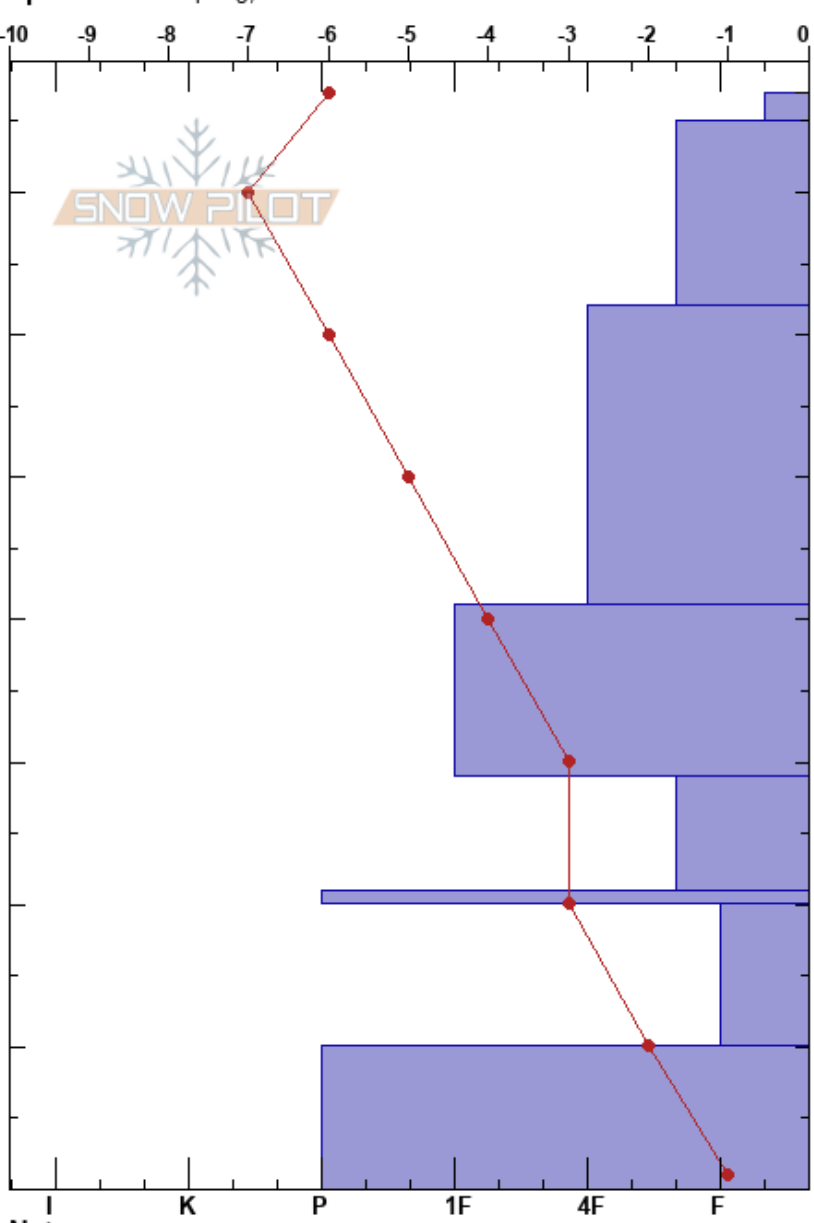

Behind Sundown  
 Bear River Range  
 UT  
 Elevation: 8550 ft  
 Aspect: W

Alex Gowdy  
 12/06/2023 - 11:00am  
 Co-ord: 41.37434N, -111.79298W  
 Slope Angle: 22°  
 Wind Loading: no

Stability:  
 Air Temperature: 3°C  
 Sky Cover: FEW  
 Precipitation: NO  
 Wind: Calm

HS:77  
 PF:70  
 29-21cm:Problematic layer

Specifics: Collapsing, localized

Form	Crystal Size	Moisture	$\rho$ kg/m <sup>3</sup>	Stability tests & Layer comments
∨	3			
/				
/ (•)	0.3			
/ (•)	0.3			
⊖	3			←ECTP18 @26cm SP
⊙⊙				←ECTP17 @24cm SP
⊖	3			
⊖	4			