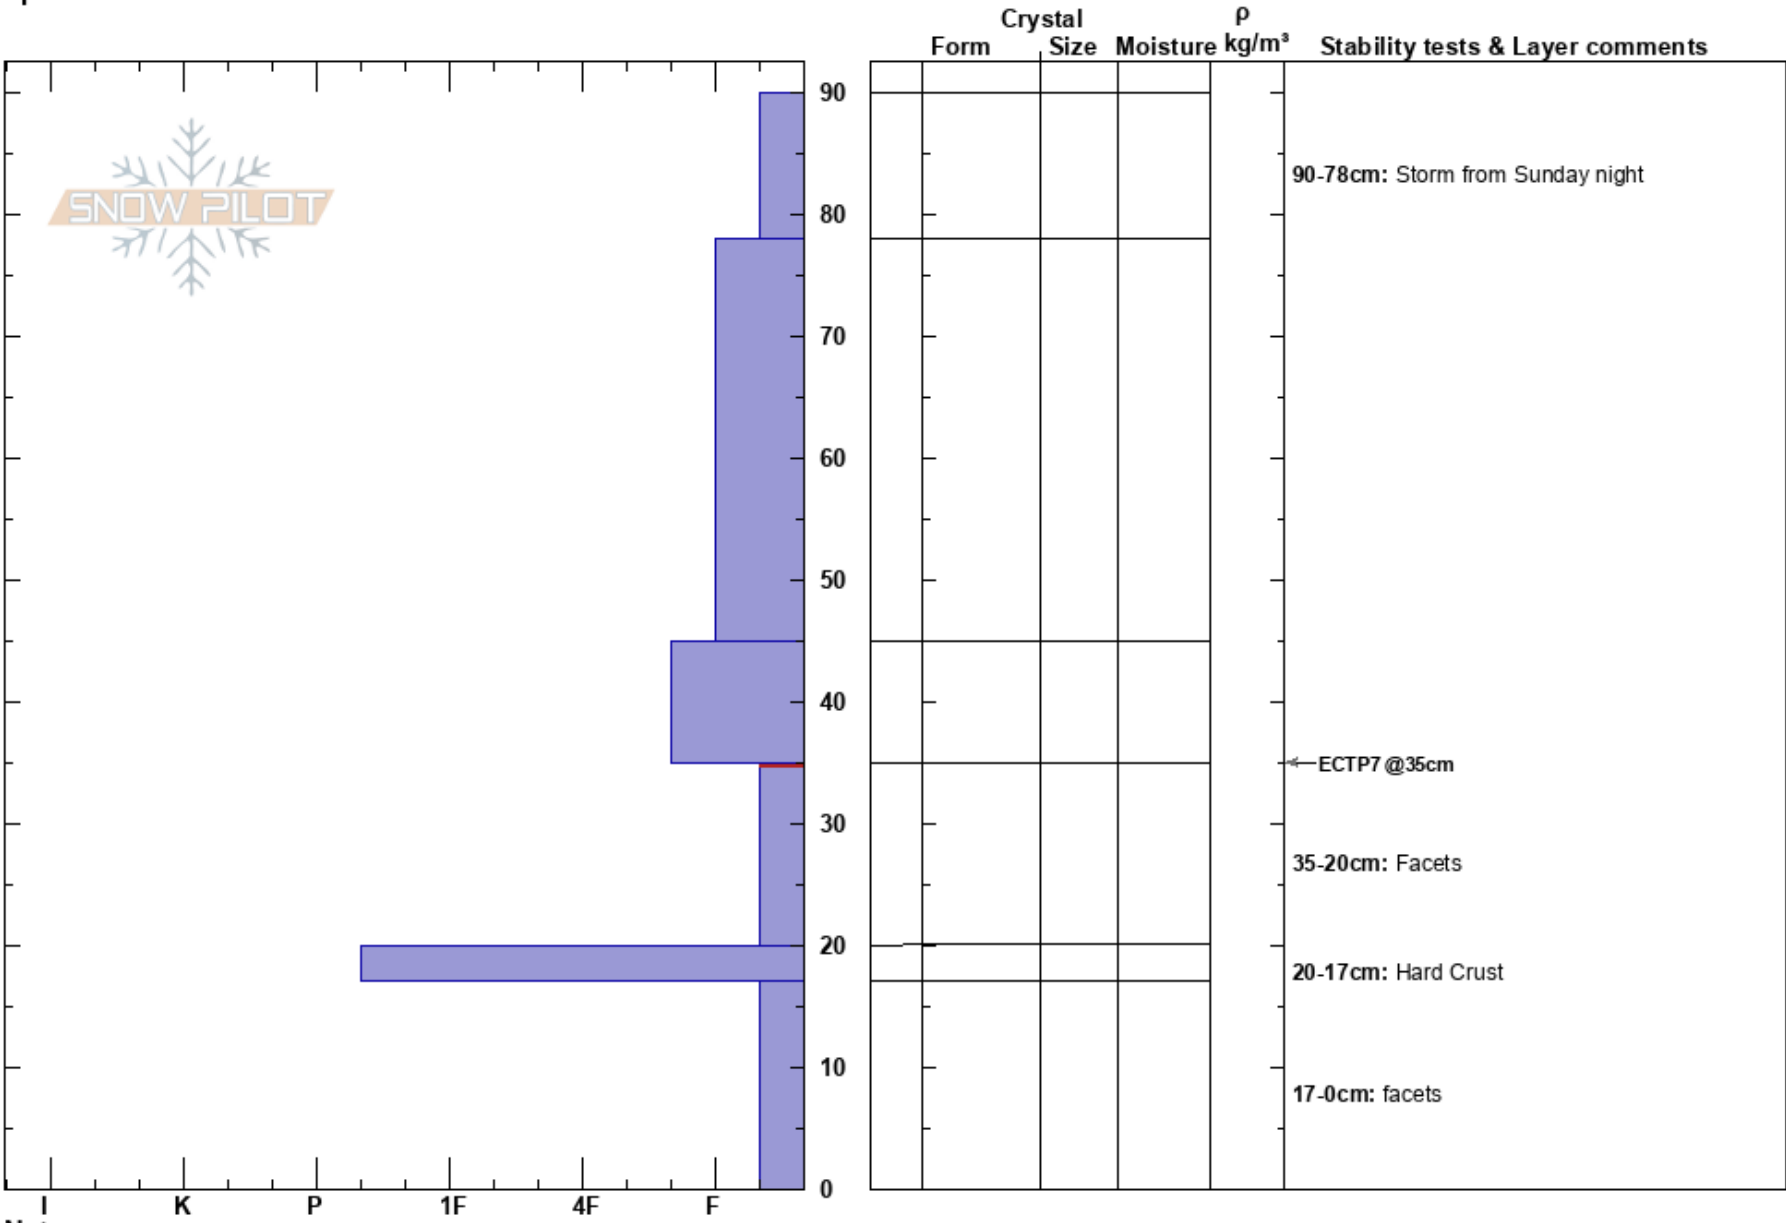

Ant Knolls-Bonnors
 Wasatch Range
 UT
 Elevation: 9455 ft
 Aspect: NE
 Specifics:

Mike Rossberg
 12/04/2023 - 3:00pm
 Co-ord: 40.54729N, -111.56569W
 Slope Angle: 27°
 Wind Loading: no

Stability:
 Air Temperature: 31°F
 Sky Cover: FEW
 Precipitation: NO
 Wind: NW Light Breeze

HS:90
 PF:80
 PS:15
 Layer Notes:
 90-78cm: Storm from Sunday night
 35-20cm: Facets
 35-20cm: Problematic layer
 20-17cm: Hard Crust
 17-0cm: facets

Notes: Post storm recon.