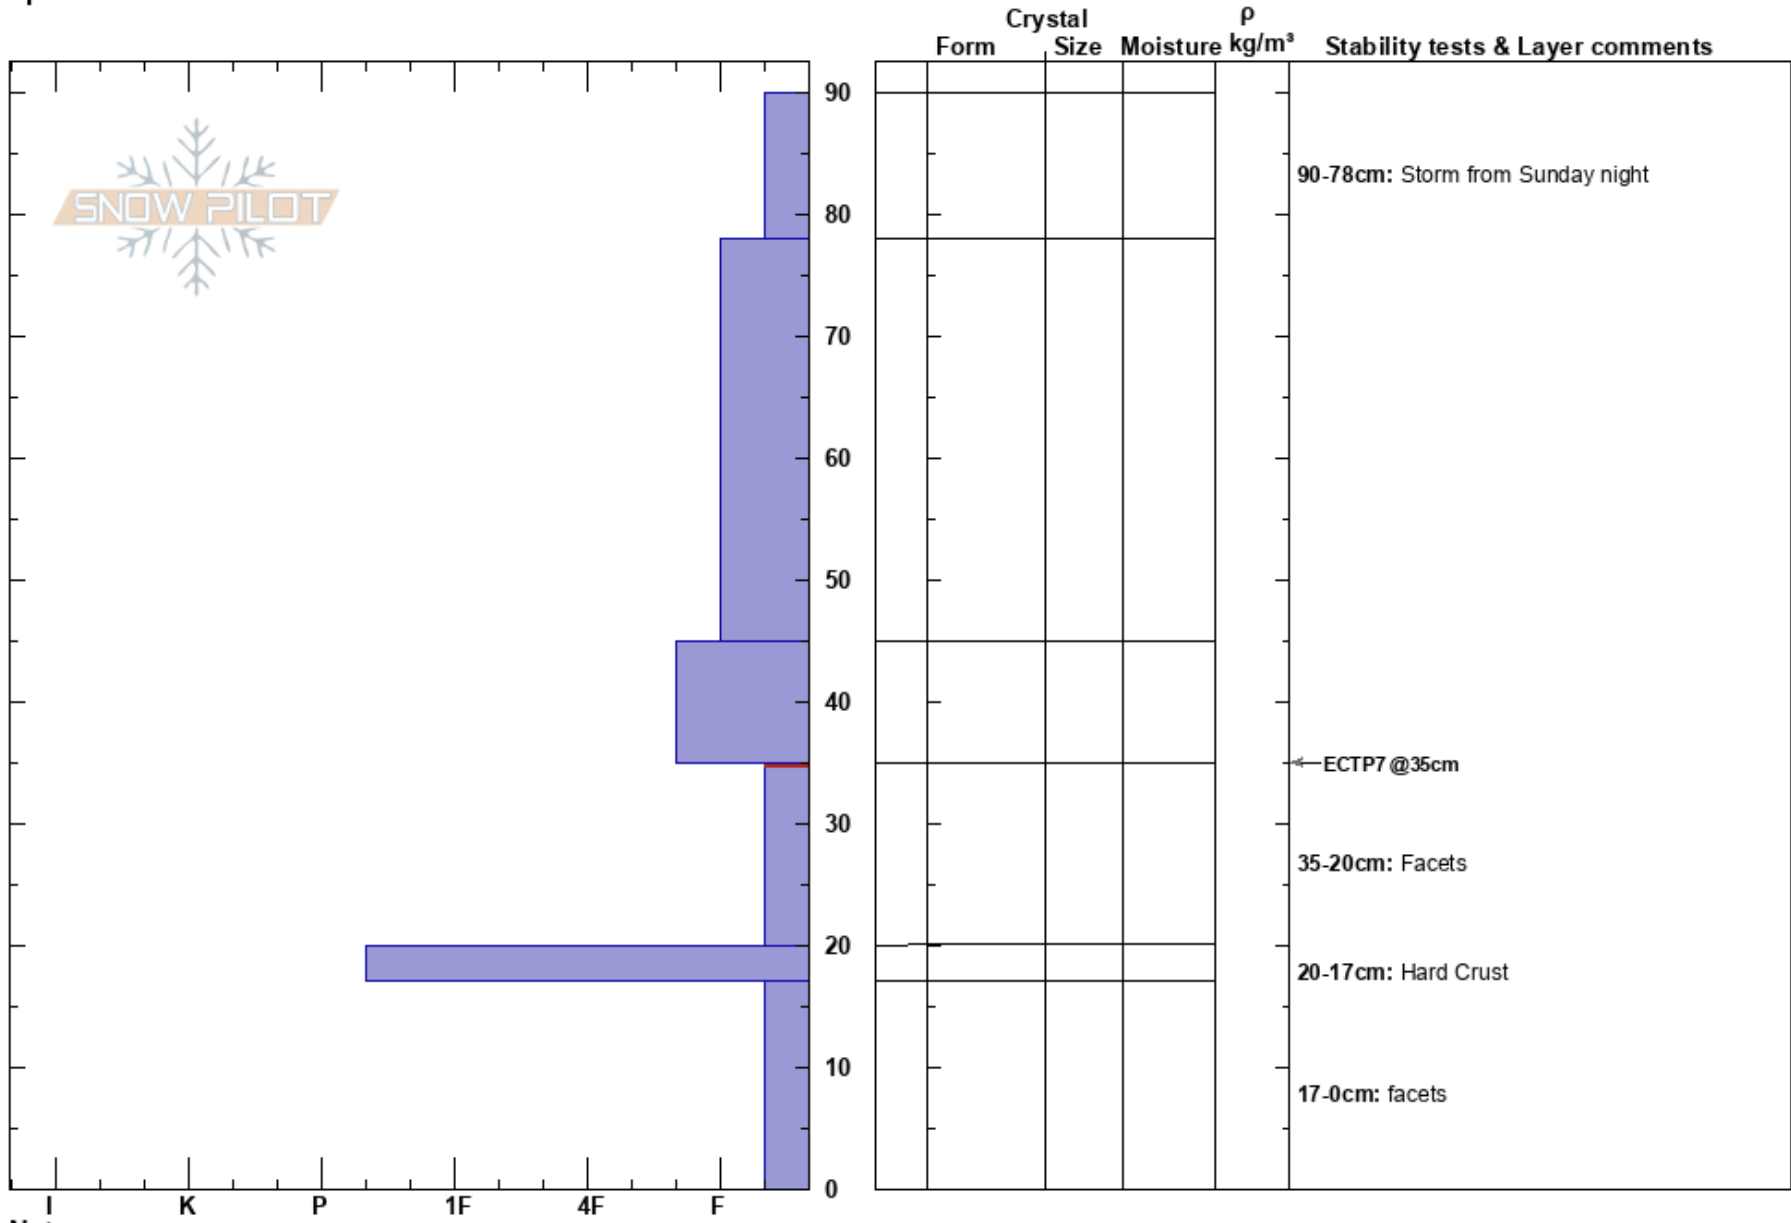

Ant Knolls-Bonnars
 Wasatch Range
 UT
 Elevation: 9455 ft
 Aspect: NE
 Specifics:

Mike Rossberg
 12/04/2023 - 3:00pm
 Co-ord: 40.54729N, -111.56569W
 Slope Angle: 27°
 Wind Loading: no

Stability:
 Air Temperature: 31°F
 Sky Cover: FEW
 Precipitation: NO
 Wind: NW Light Breeze

HS:90
 PF:80
 PS:15
 Layer Notes:
 90-78cm: Storm from Sunday night
 35-20cm: Facets
 35-20cm: Problematic layer
 20-17cm: Hard Crust
 17-0cm: facets

Notes: Post storm recon.