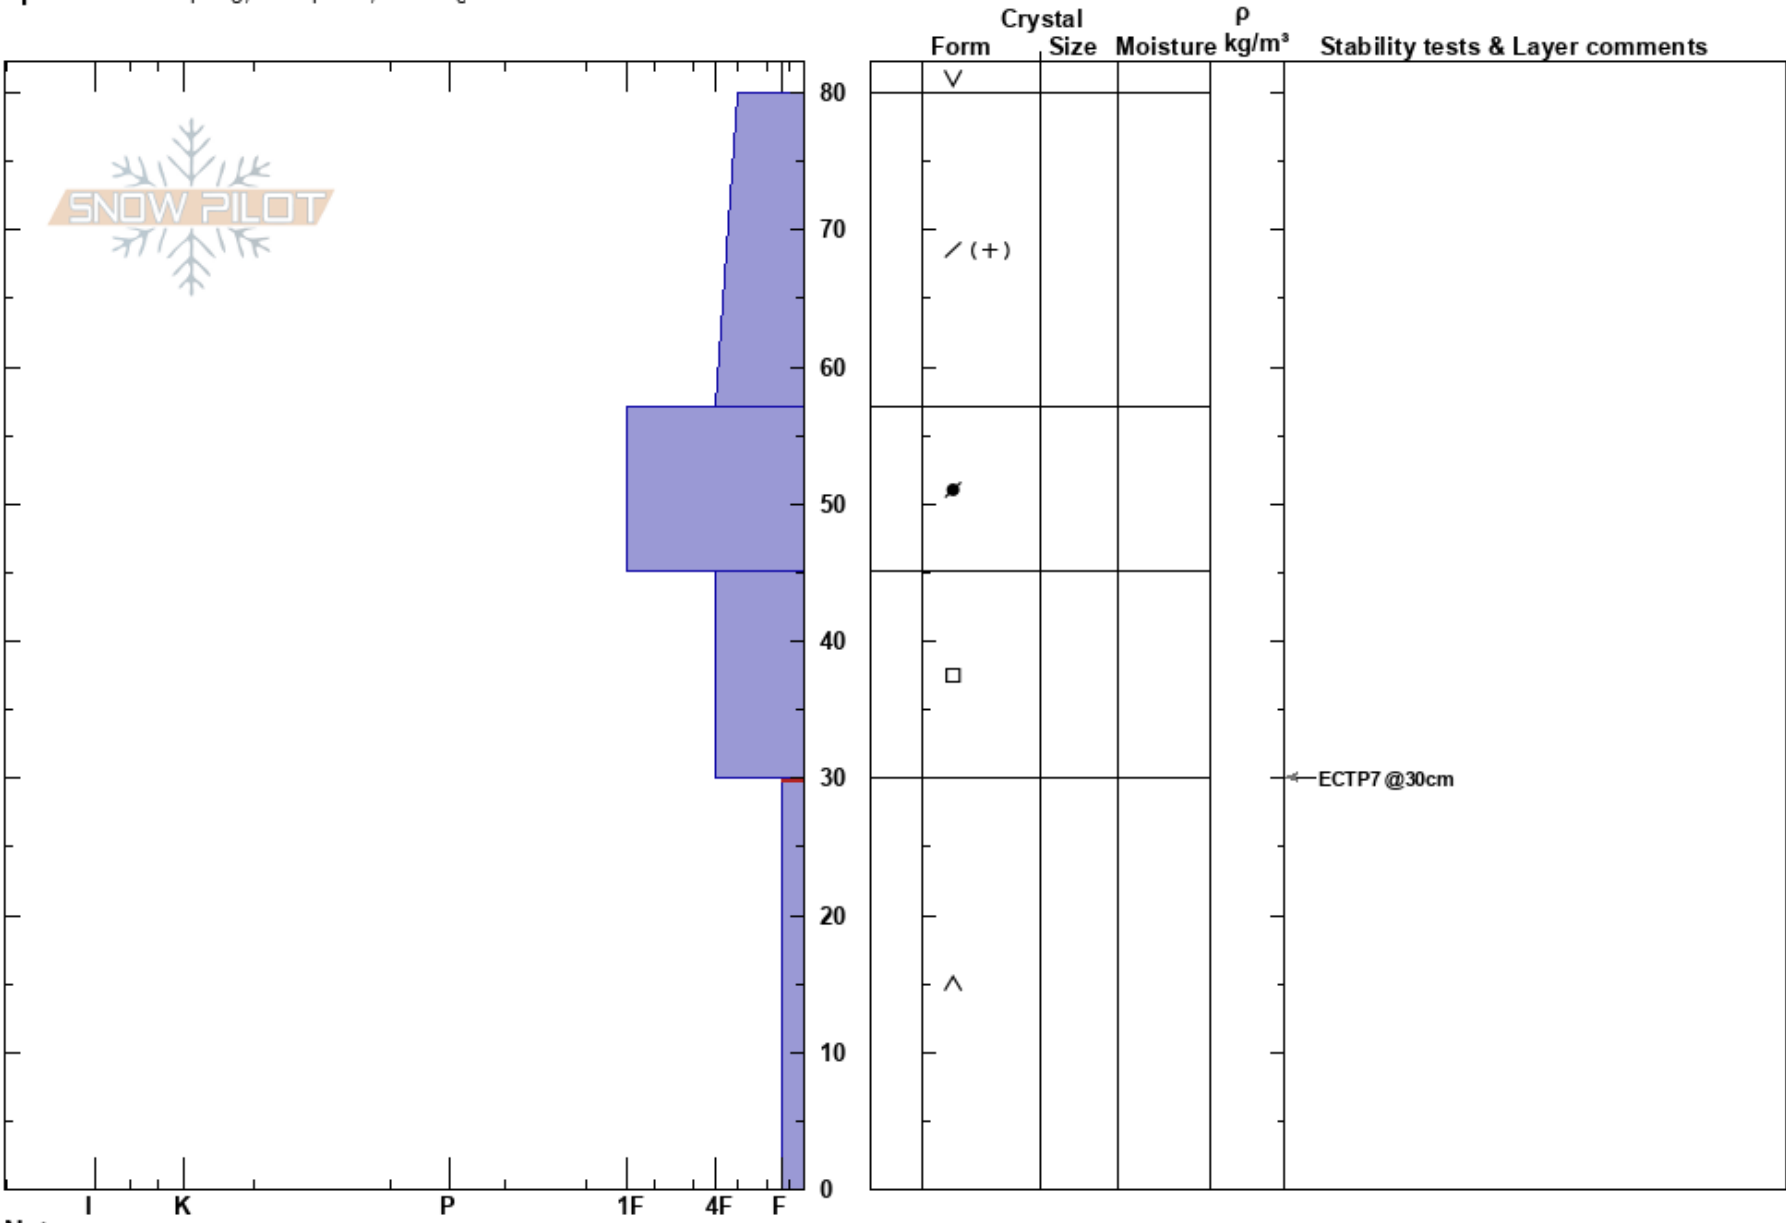

Uneva Peak
 Gore Range
 CO
Elevation: 11800 ft
Aspect: W
Specifics: Collapsing, widespread; Cracking
 Andrew McWilliams
 12/05/2023 - 10:00am
Co-ord: 39.53608N, -106.19534W
Slope Angle: 18°
Wind Loading: no

Stability:
Air Temperature: -4°C
Sky Cover: FEW
Precipitation: NO
Wind: Calm
HS:80
PF:80
PS: 15
 30-0cm: Problematic layer

Notes: