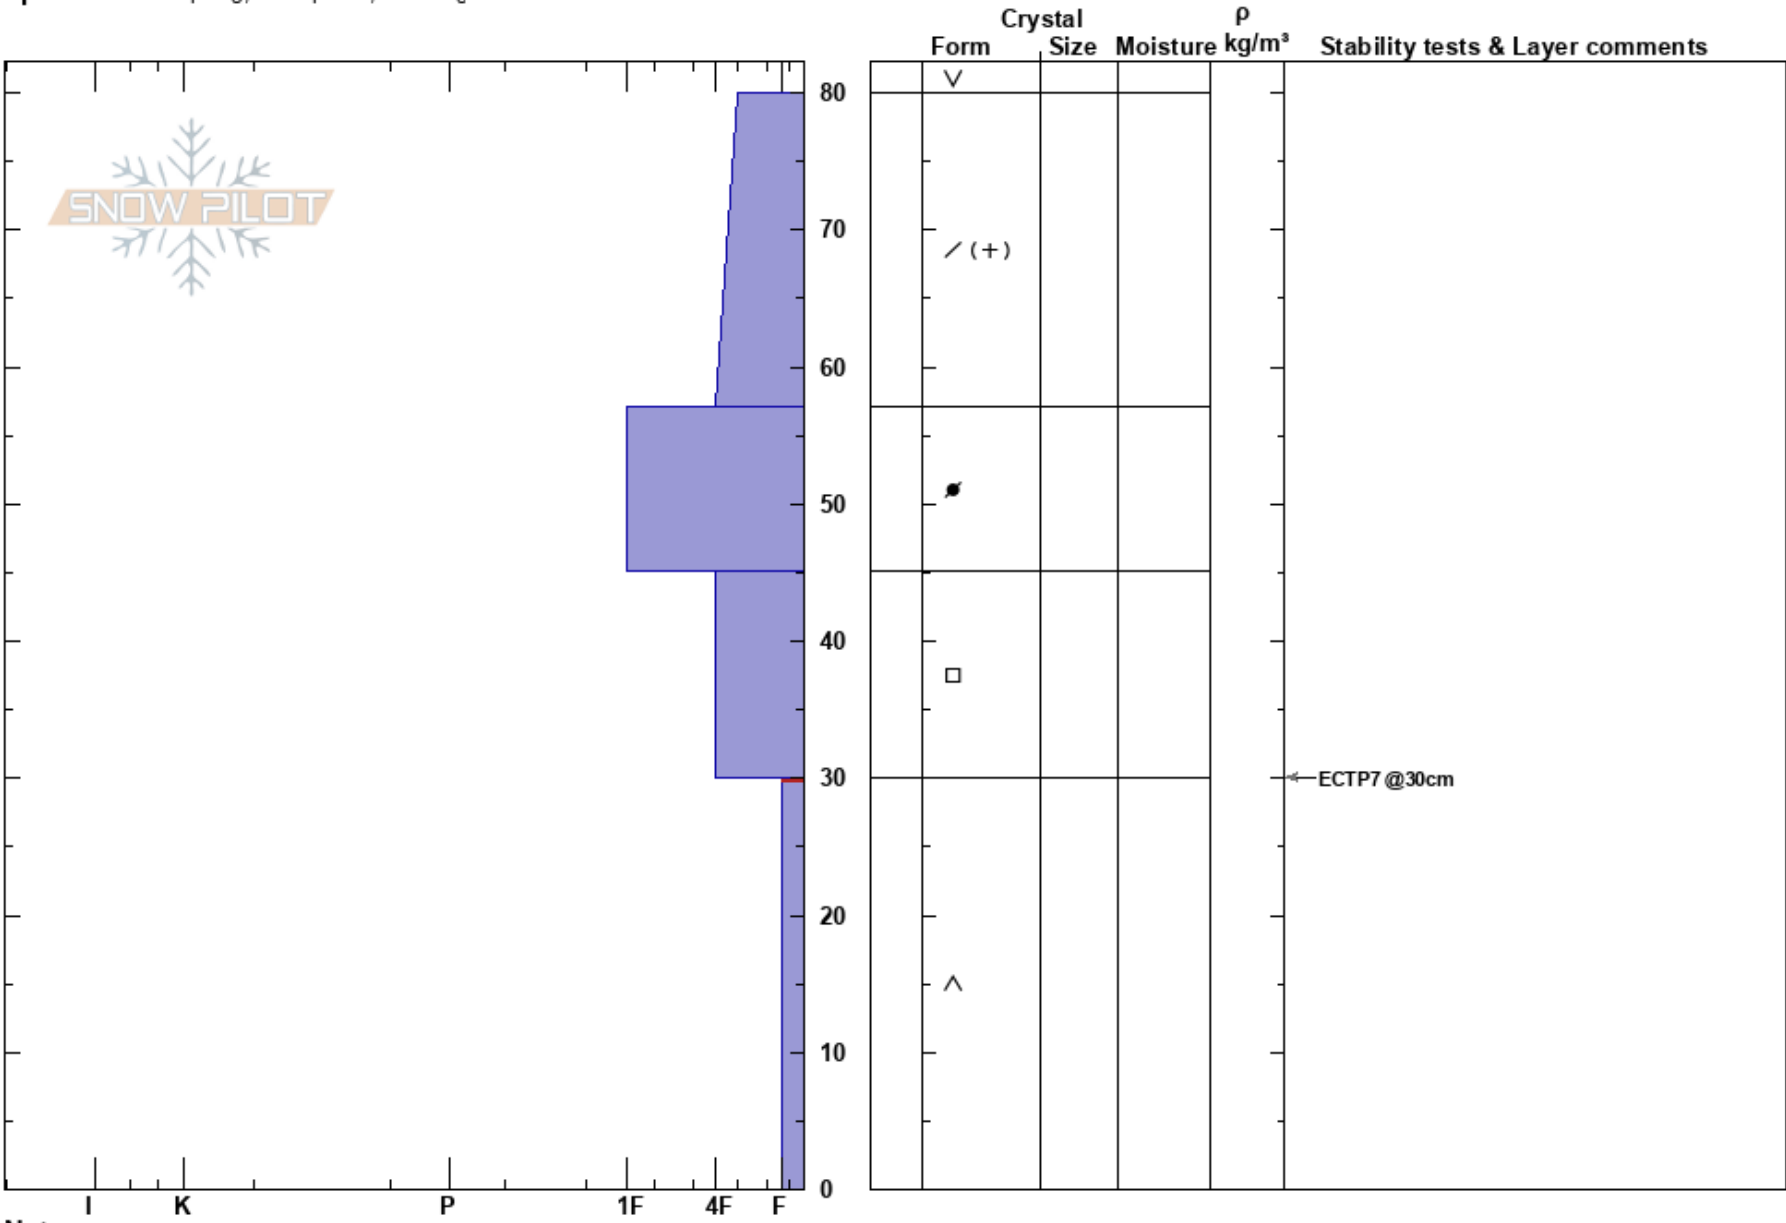

Uneva Peak  
 Gore Range  
 CO  
**Elevation:** 11800 ft  
**Aspect:** W  
**Specifics:** Collapsing, widespread; Cracking  
 Andrew McWilliams  
 12/05/2023 - 10:00am  
**Co-ord:** 39.53608N, -106.19534W  
**Slope Angle:** 18°  
**Wind Loading:** no

**Stability:**  
**Air Temperature:** -4°C  
**Sky Cover:** FEW  
**Precipitation:** NO  
**Wind:** Calm  
**HS:**80  
**PF:**80  
**PS:** 15  
 30-0cm: Problematic layer

Notes: