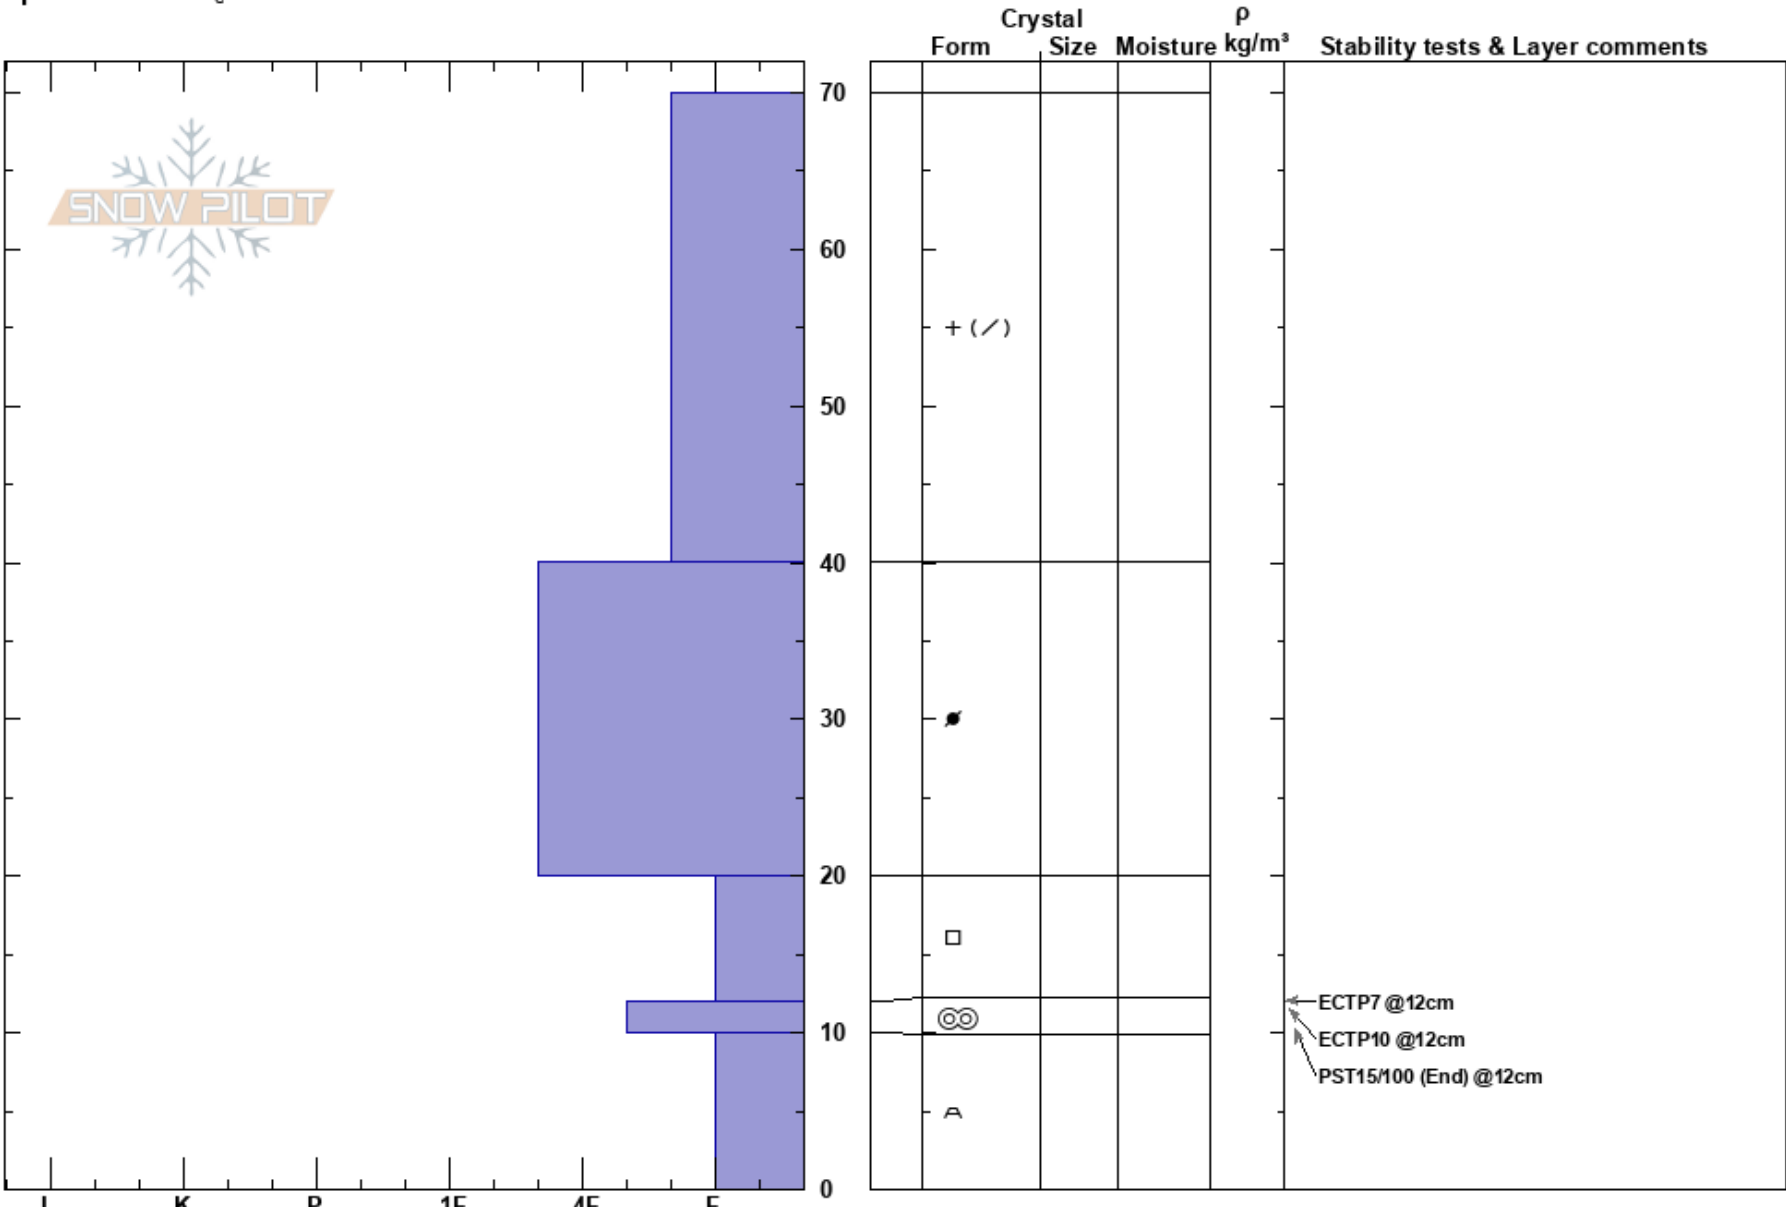

Muskrat Flat  
 Togwotee Pass  
 WY  
**Elevation:** 8600 ft  
**Aspect:** 360°  
**Specifics:** Cracking

Gabrielle Antonioli  
 12/05/2023 - 12:00pm  
**Co-ord:** 43.79482N, -110.15839W  
**Slope Angle:** 35°  
**Wind Loading:**

**Stability:**  
**Air Temperature:** 0°C  
**Sky Cover:**  
**Precipitation:** NO  
**Wind:**

**HS:** 70  
**PF:** 70  
 20-12cm: Problematic layer

Notes: