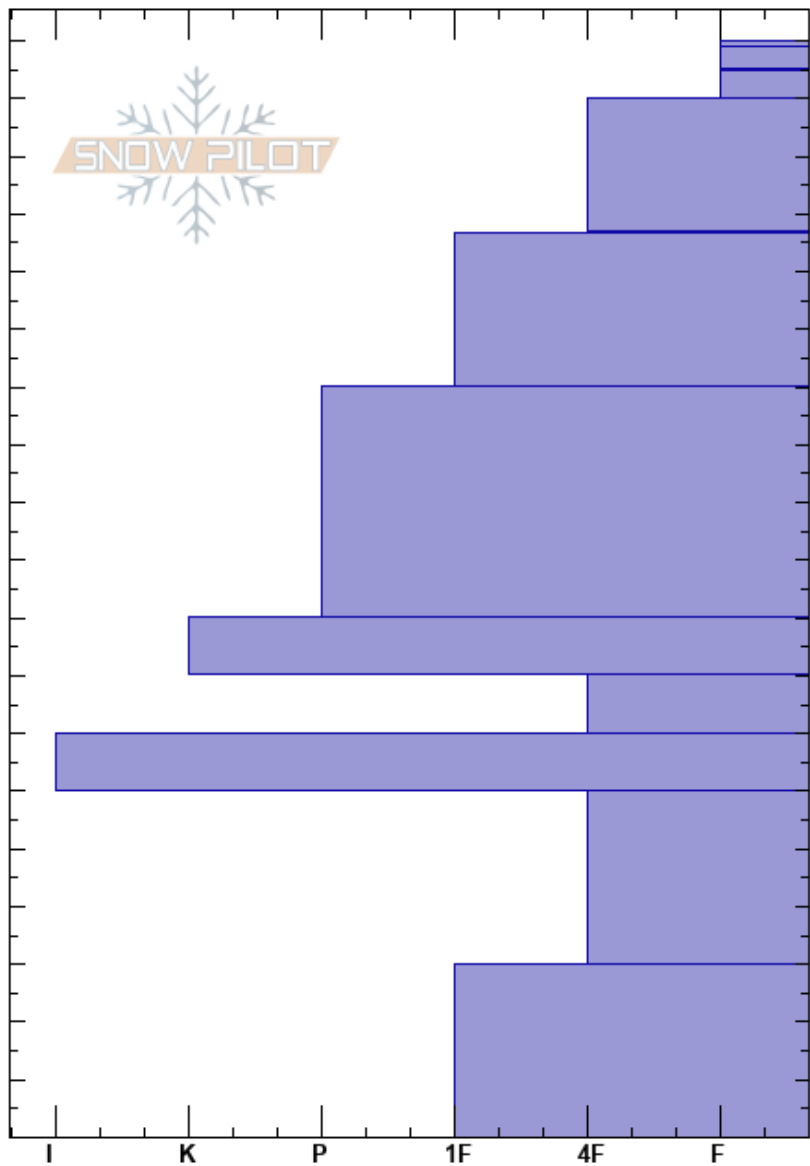

Evaro
 Rattlesnake Mtns
 MT
 Elevation: 7480 ft
 Aspect: 294°
 Specifics:

Timothy Laroche
 01/17/2018 - 11:00am
 Co-ord: 47.03906N, -113.99107W
 Slope Angle: 30°
 Wind Loading: previous

Stability: Good HS:190 Layer Notes:
 Air Temperature: -4°C PS: 10 157-156.5cm:Problematic layer
 Sky Cover: SCT
 Precipitation: NO
 Wind: SE Moderate

Crystal Form	Crystal Size	Moisture	ρ kg/m ³	Stability tests & Layer comments
V				← CT11, Q1 @184.8cm
/				← ECTN18 @184.8cm
V				
/				
•				← ECTN23 @156.5cm
V				
•				
.				
.				
.				
B				← CT24, Q1 @70cm
■				
B				
B				