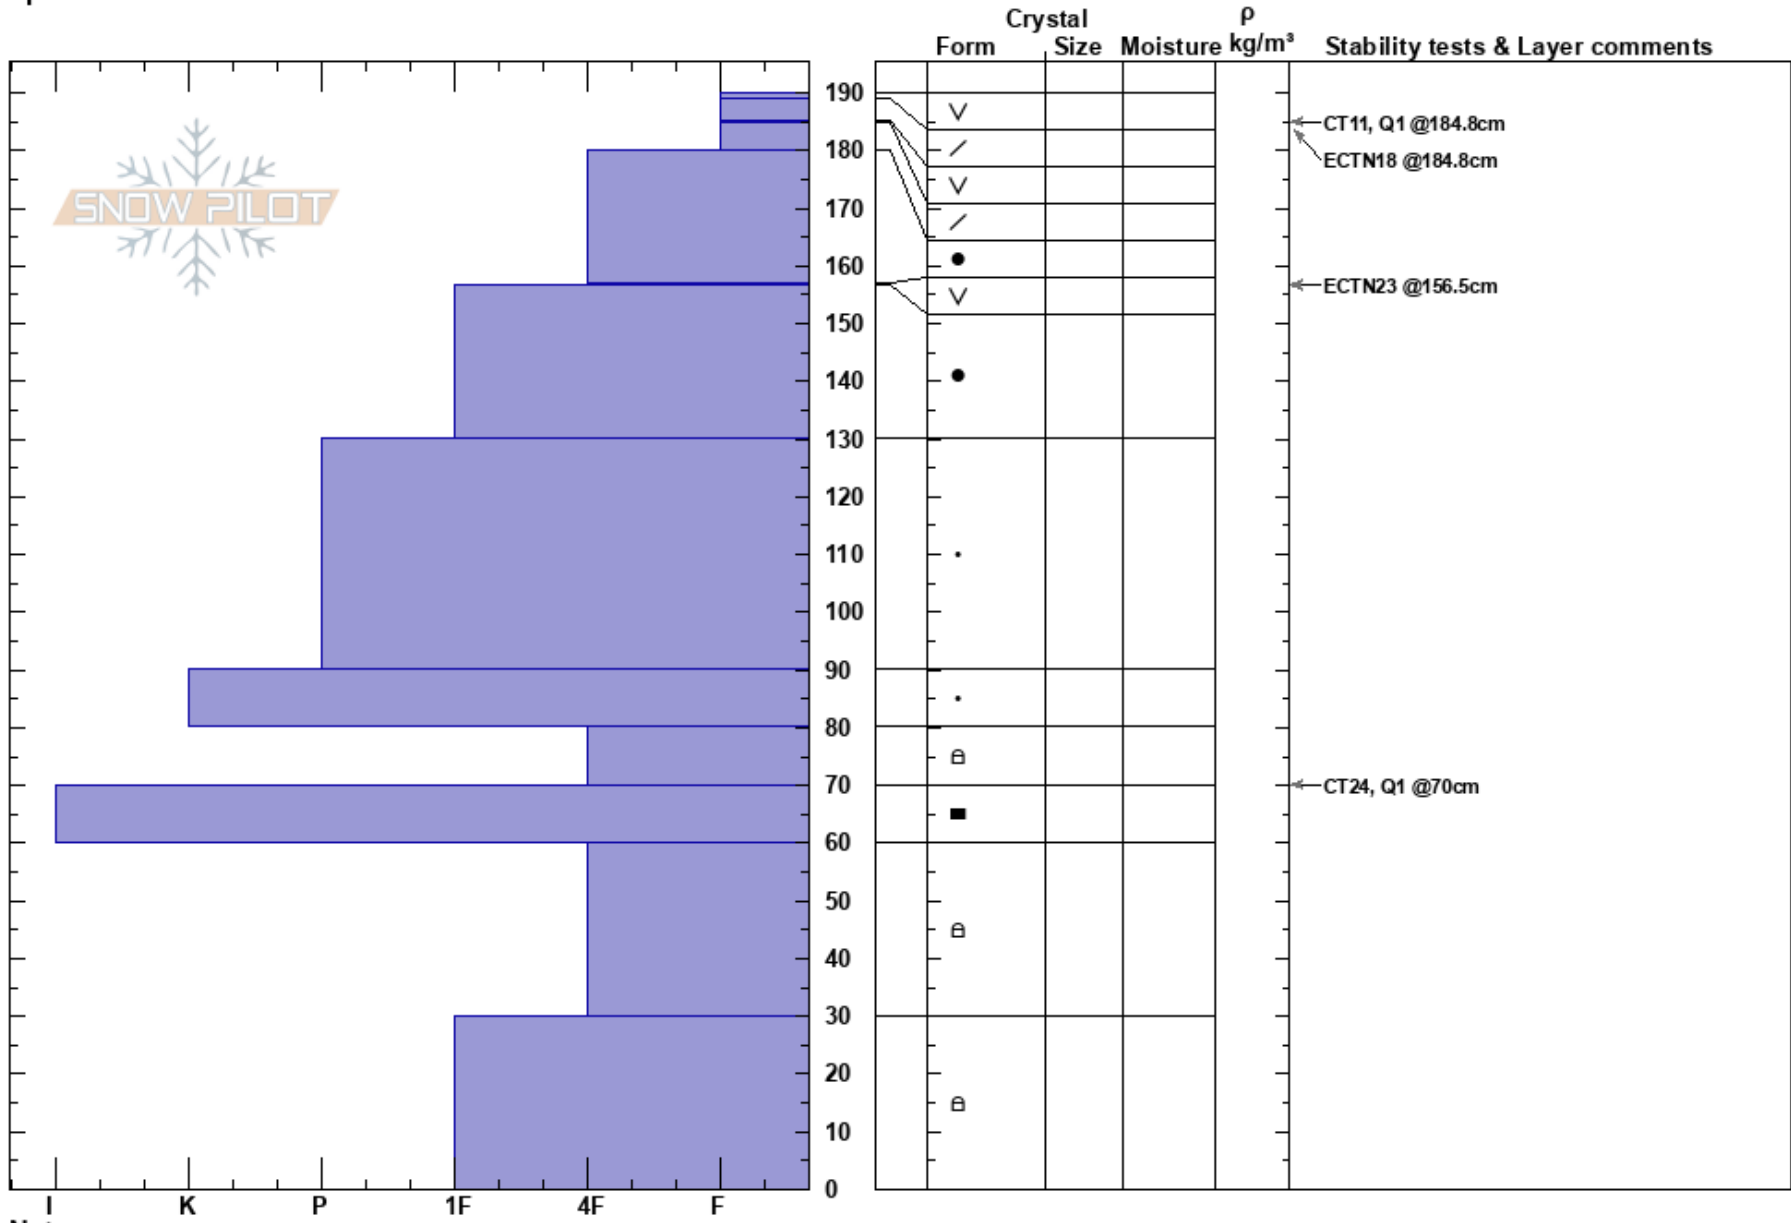

Evaro
 Rattlesnake Mtns
 MT
 Elevation: 7480 ft
 Aspect: 294°
 Specifics:

Timothy Laroche
 01/17/2018 - 11:00am
 Co-ord: 47.03906N, -113.99107W
 Slope Angle: 30°
 Wind Loading: previous

Stability: Good HS:190 Layer Notes:
 Air Temperature: -4°C PS: 10 157-156.5cm:Problematic layer
 Sky Cover: SCT
 Precipitation: NO
 Wind: SE Moderate