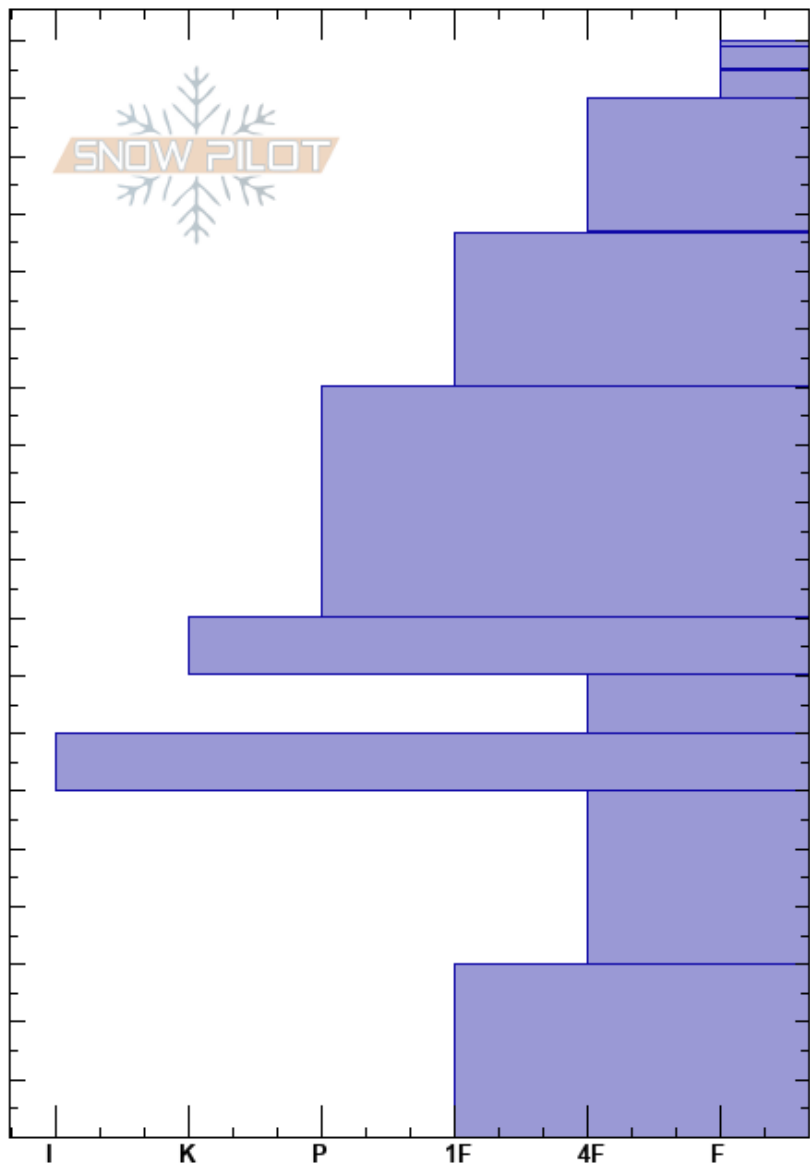

Evaro
 Rattlesnake Mtns
 MT
 Elevation: 7480 ft
 Aspect: 294°
 Specifics:

Timothy Laroche
 01/17/2018 - 11:00am
 Co-ord: 47.03906N, -113.99107W
 Slope Angle: 30°
 Wind Loading: previous

Stability: Good HS:190
 Air Temperature: -4°C PS: 10 157-156.5cm:Problematic layer
 Sky Cover: SCT
 Precipitation: NO
 Wind: SE Moderate

Height (cm)	Crystal		Moisture	ρ kg/m ³	Stability tests & Layer comments
	Form	Size			
190	∨				
184.8	/				← CT11, Q1 @184.8cm
184.8	∨				← ECTN18 @184.8cm
170	/				
160	•				
156.5	∨				← ECTN23 @156.5cm
140	•				
110	.				
90	.				
80	⊖				
70	■				← CT24, Q1 @70cm
50	⊖				
40					
30	⊖				
20					
10					
0					