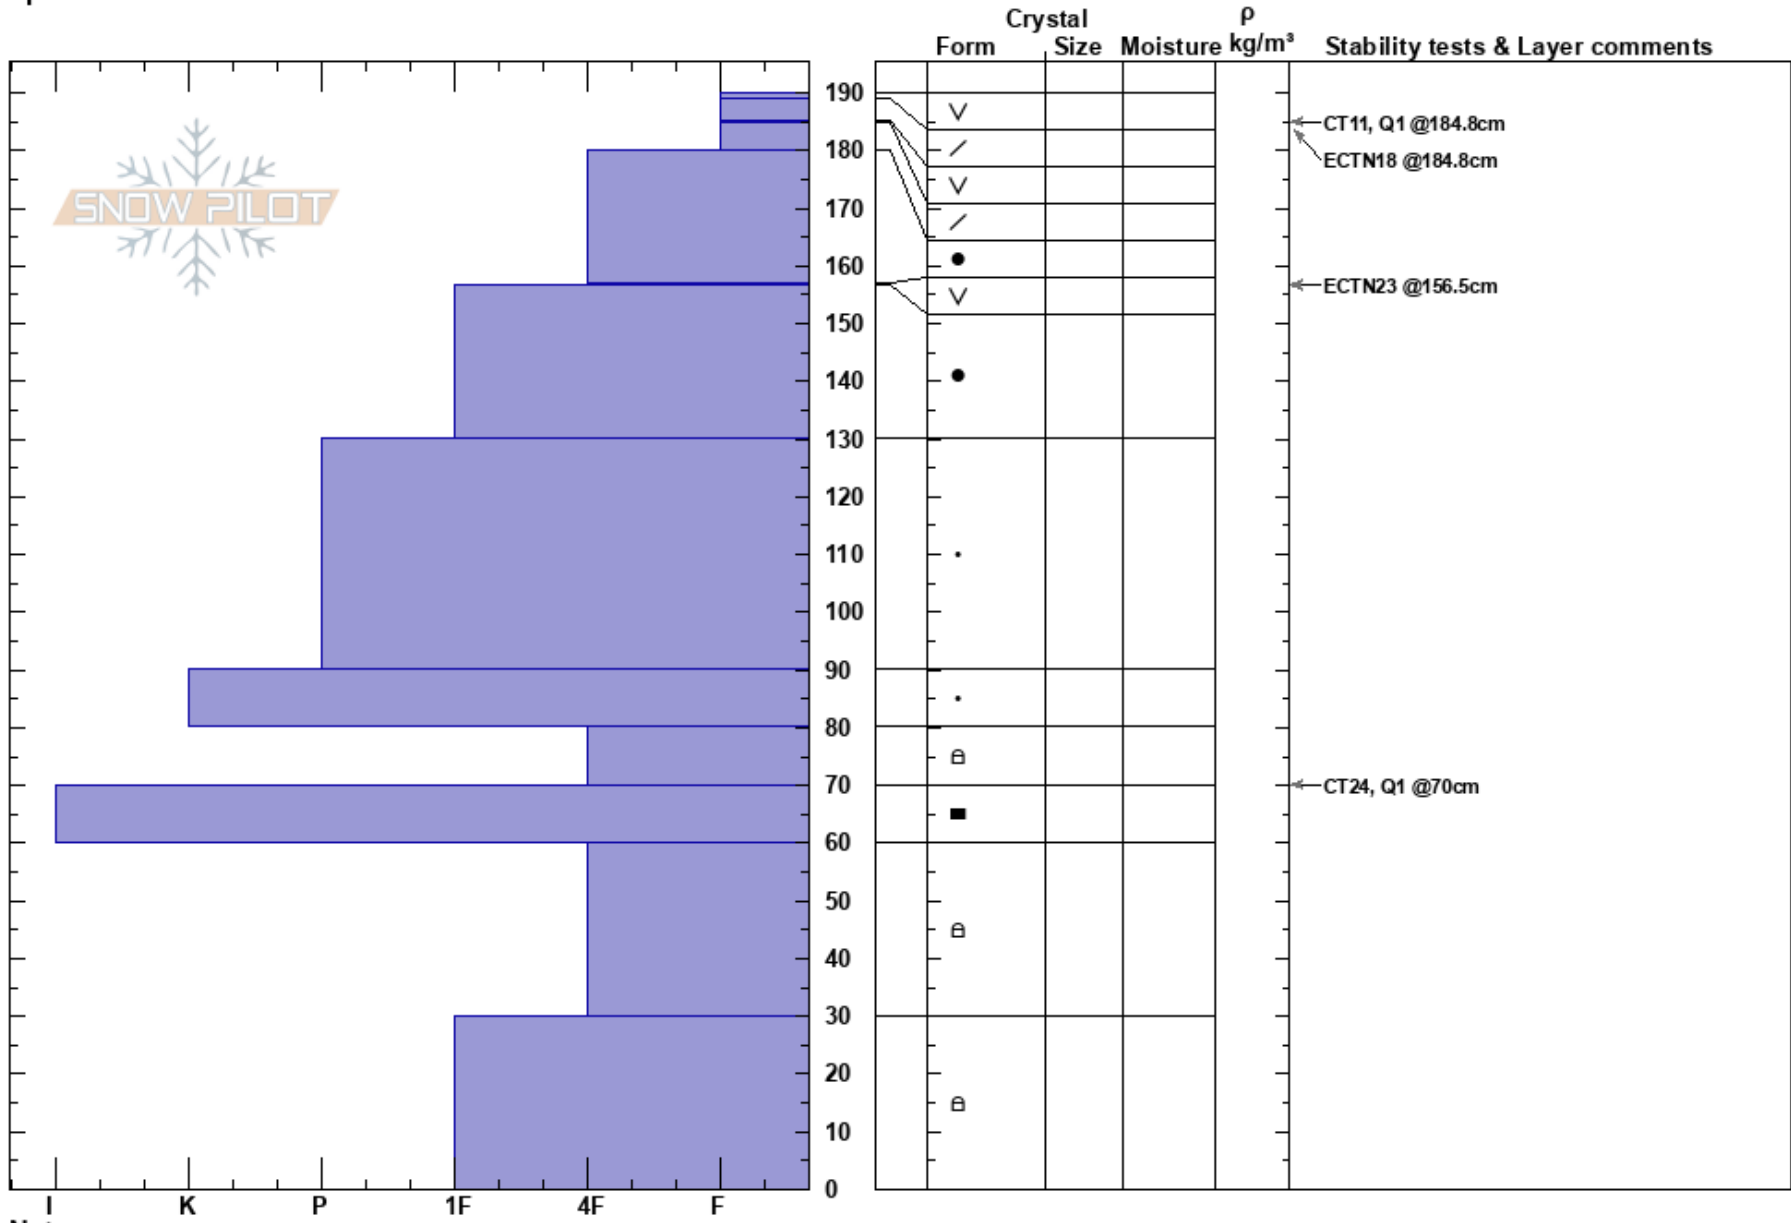

Evaro  
 Rattlesnake Mtns  
 MT  
 Elevation: 7480 ft  
 Aspect: 294°  
 Specifics:

Timothy Laroche  
 01/17/2018 - 11:00am  
 Co-ord: 47.03906N, -113.99107W  
 Slope Angle: 30°  
 Wind Loading: previous

Stability: Good    HS:190    Layer Notes:  
 Air Temperature: -4°C    PS: 10    157-156.5cm:Problematic layer  
 Sky Cover: SCT  
 Precipitation: NO  
 Wind: SE Moderate

Notes: