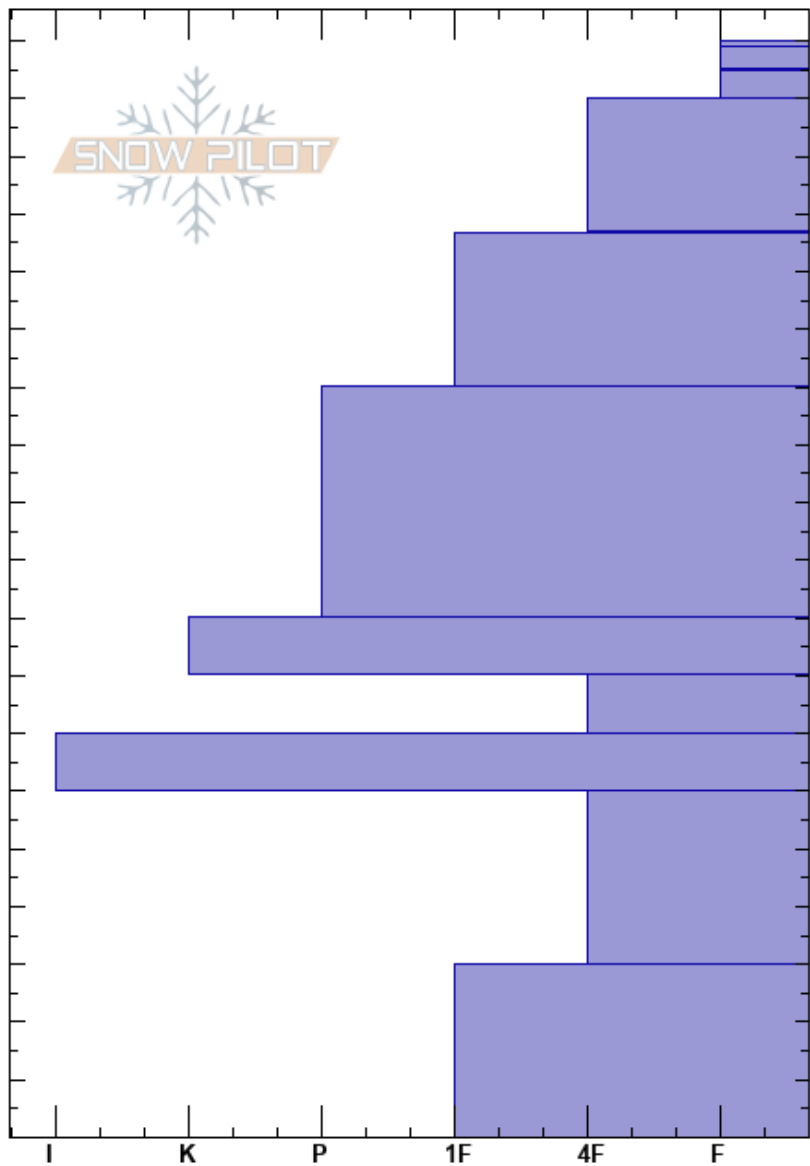

Evaro
 Rattlesnake Mtns
 MT
 Elevation: 7480 ft
 Aspect: 294°
 Specifics:

Timothy Laroche
 01/17/2018 - 11:00am
 Co-ord: 47.03906N, -113.99107W
 Slope Angle: 30°
 Wind Loading: previous

Stability: Good HS:190
 Air Temperature: -4°C PS: 10 157-156.5cm:Problematic layer
 Sky Cover: SCT
 Precipitation: NO
 Wind: SE Moderate

Height (cm)	Crystal		Moisture	ρ kg/m ³	Stability tests & Layer comments
	Form	Size			
190	∨				
184.8	/				← CT11, Q1 @184.8cm ← ECTN18 @184.8cm
170	∨				
160	•				
156.5	∨				← ECTN23 @156.5cm
140	•				
110	.				
90	.				
80	⊖				
70	■				← CT24, Q1 @70cm
50	⊖				
40					
30	⊖				
20					
10					
0					