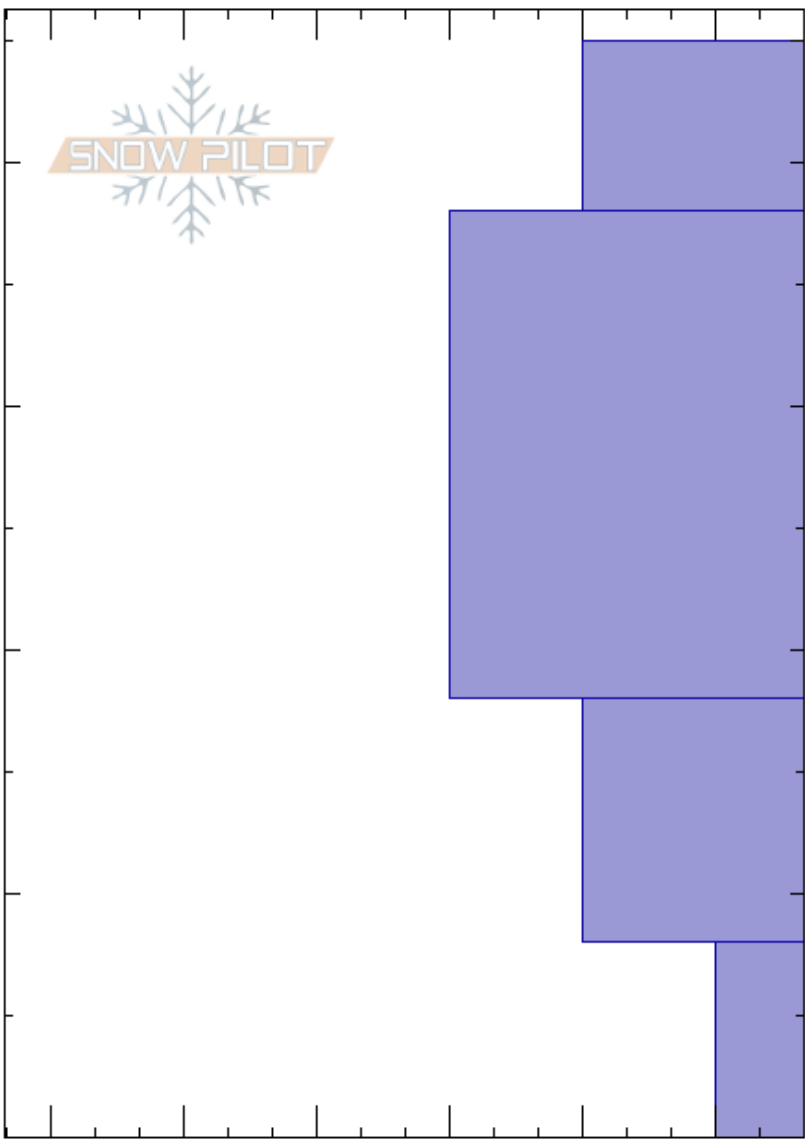

Andesite
 Madison Range-N
 MT
 Elevation: 8300 ft
 Aspect: 107°
 Specifics: Pit dug in a Ski Area

Ryan Fell
 12/05/2023 - 12:00pm
 Co-ord: 45.26051N, -111.41213W
 Slope Angle: 23°
 Wind Loading:

Stability: HS:45
 Air Temperature: 35°F
 Sky Cover: BKN
 Precipitation: NO
 Wind: W Calm
 Layer Notes:
 18-8cm: Problematic layer

Crystal Form	Crystal Size	Moisture	ρ kg/m ³	Stability tests & Layer comments
/	1.5			
/	1.5			
/	1.5			← ECTN22 @18cm ← CT15, Q2 @18cm
^	2.5			

Notes: