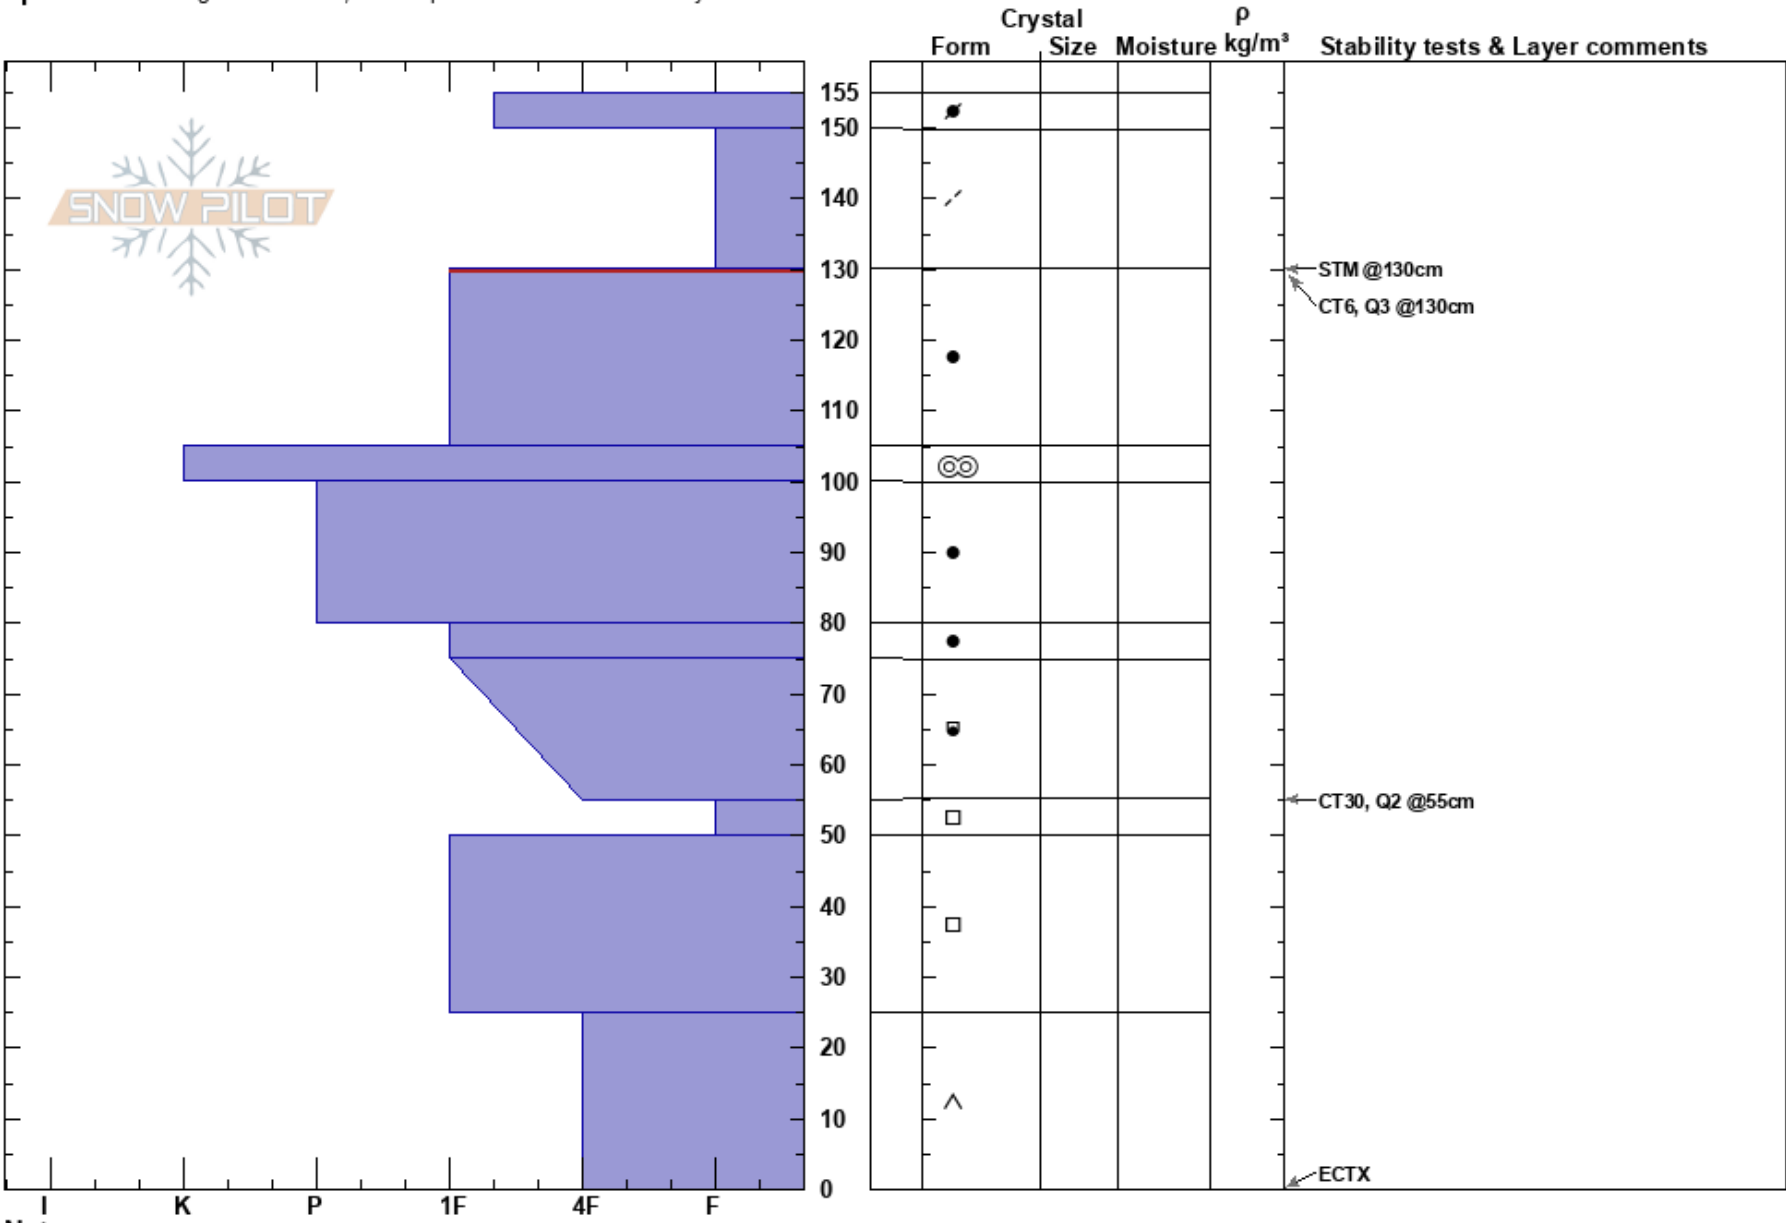

Nacho pit
 Nick Slaton
 Gore Range
 CO
 Elevation: 11800 ft
 Aspect: 335°
 Specifics: Pit dug in a Ski Area; Pit is representative of backcountry

Stability: HS:155
 Air Temperature: 0°C
 Sky Cover: CLR
 Precipitation: NO
 Wind: W Calm

Layer Notes: PF:20 130-105cm:Problematic layer

Notes: