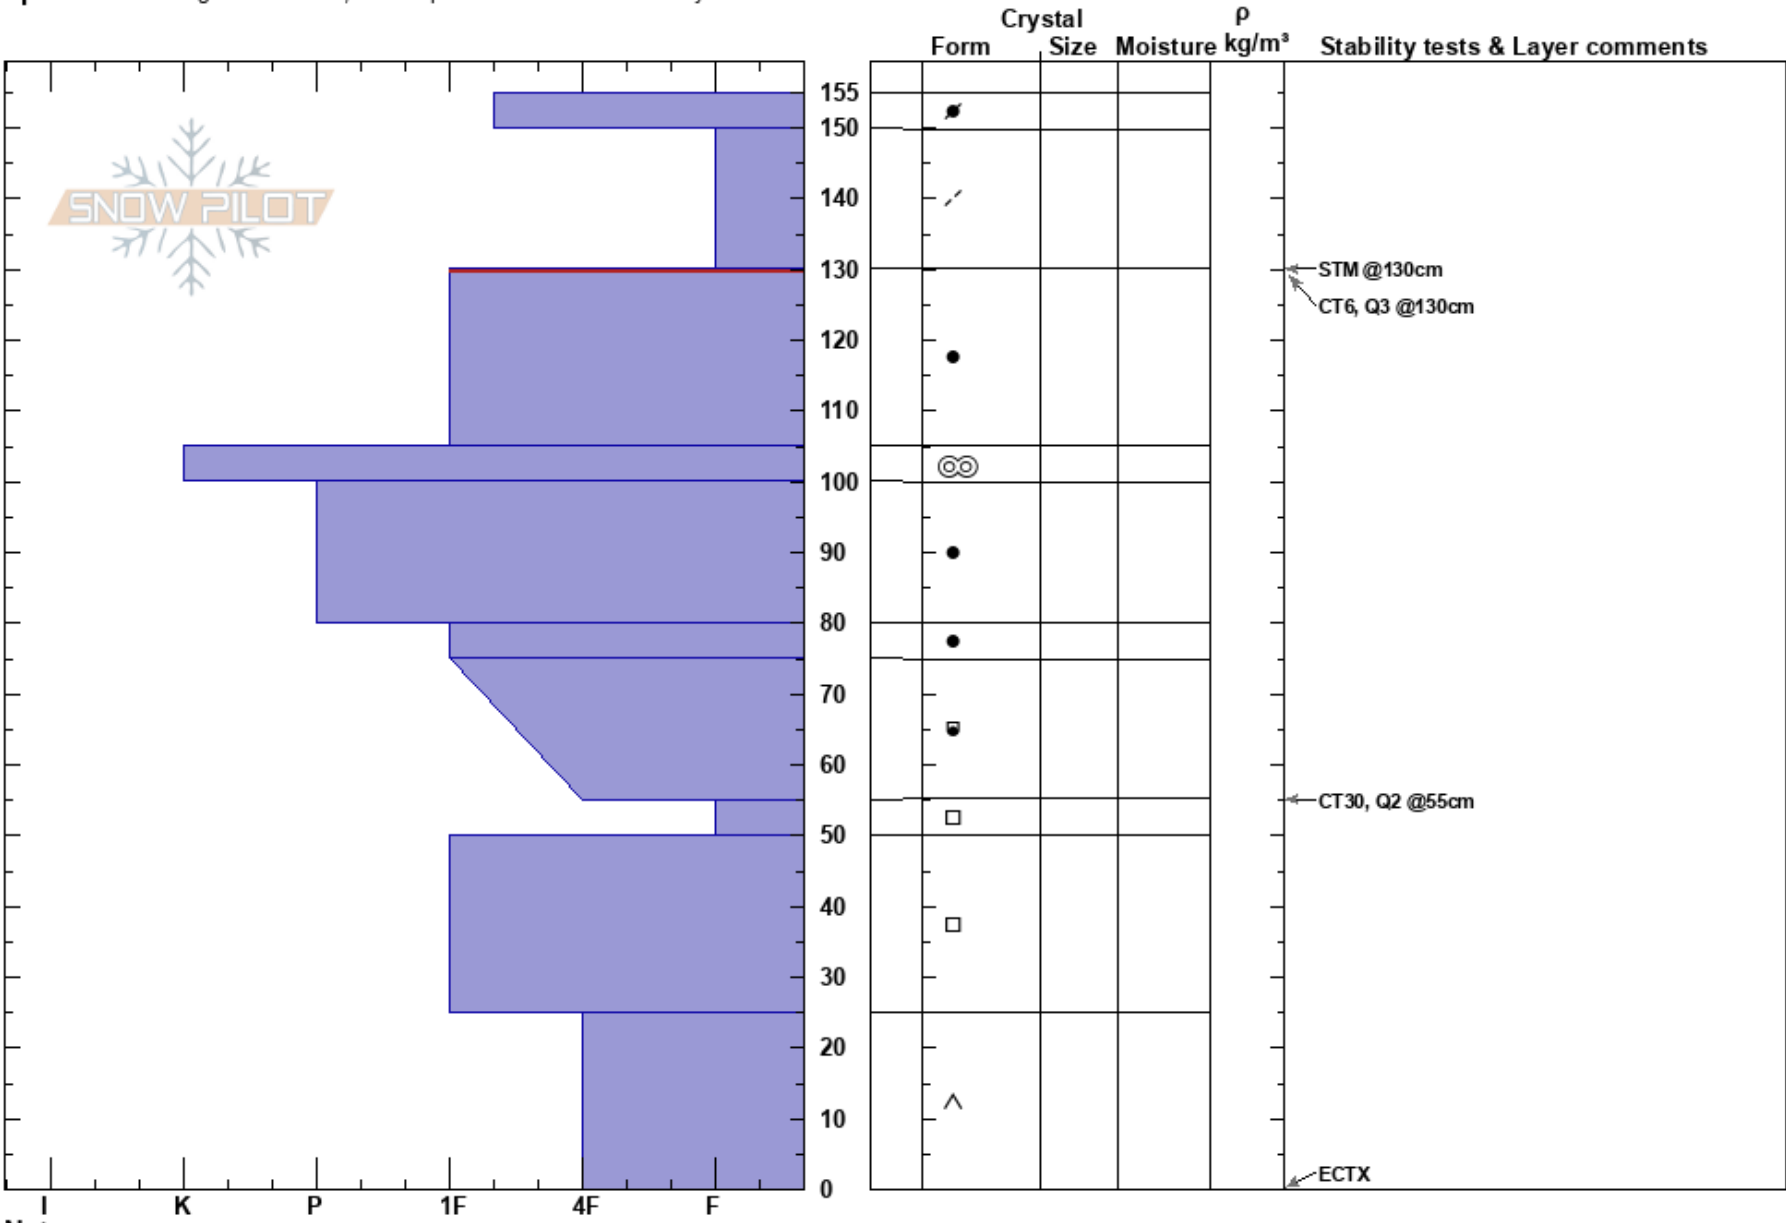

Nacho pit
 Nick Slaton
 Gore Range
 CO
 Elevation: 11800 ft
 Aspect: 335°
 Specifics: Pit dug in a Ski Area; Pit is representative of backcountry

Stability: HS:155
 Air Temperature: 0°C
 Sky Cover: CLR
 Precipitation: NO
 Wind: W Calm

Layer Notes:
 PF:20 130-105cm:Problematic layer

Notes: