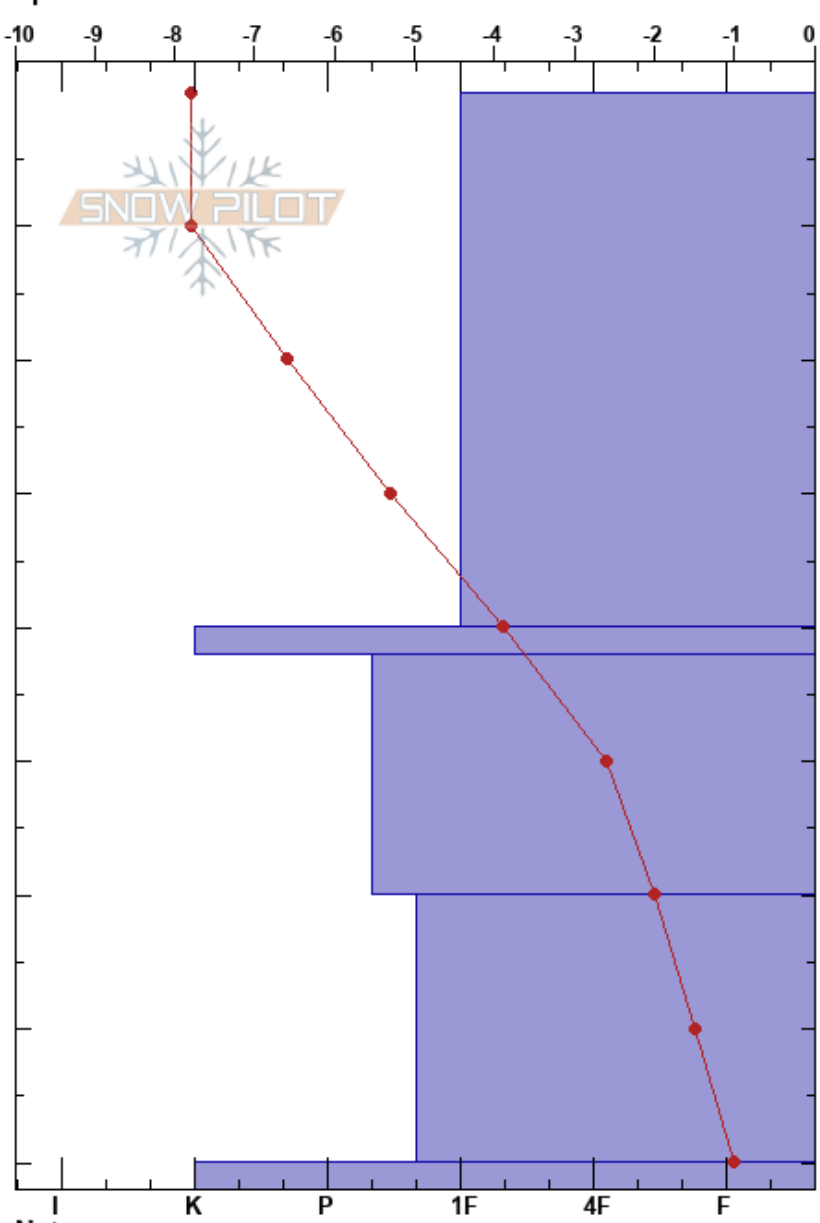

Skaröðdalur
Tröllaskagi
Iceland
Elevation: 510 m
Aspect:
Specifics:

Gestur Hansson
05/12/2023 - 14:00
Co-ord: 66.11819N, -18.97691W
Slope Angle: 32°
Wind Loading:

Stability:
Air Temperature: -3.2°C HS:83 PF:30
Sky Cover: FEW 80-82cm:Problematic layer
Precipitation: NO
Wind: SE Light Breeze

Form	Crystal		ρ kg/m ³	Stability tests & Layer comments
	Size	Moisture		
/				
∩				
•				
∨				

← CT11, SP @80cm niður við jörð g

Notes: