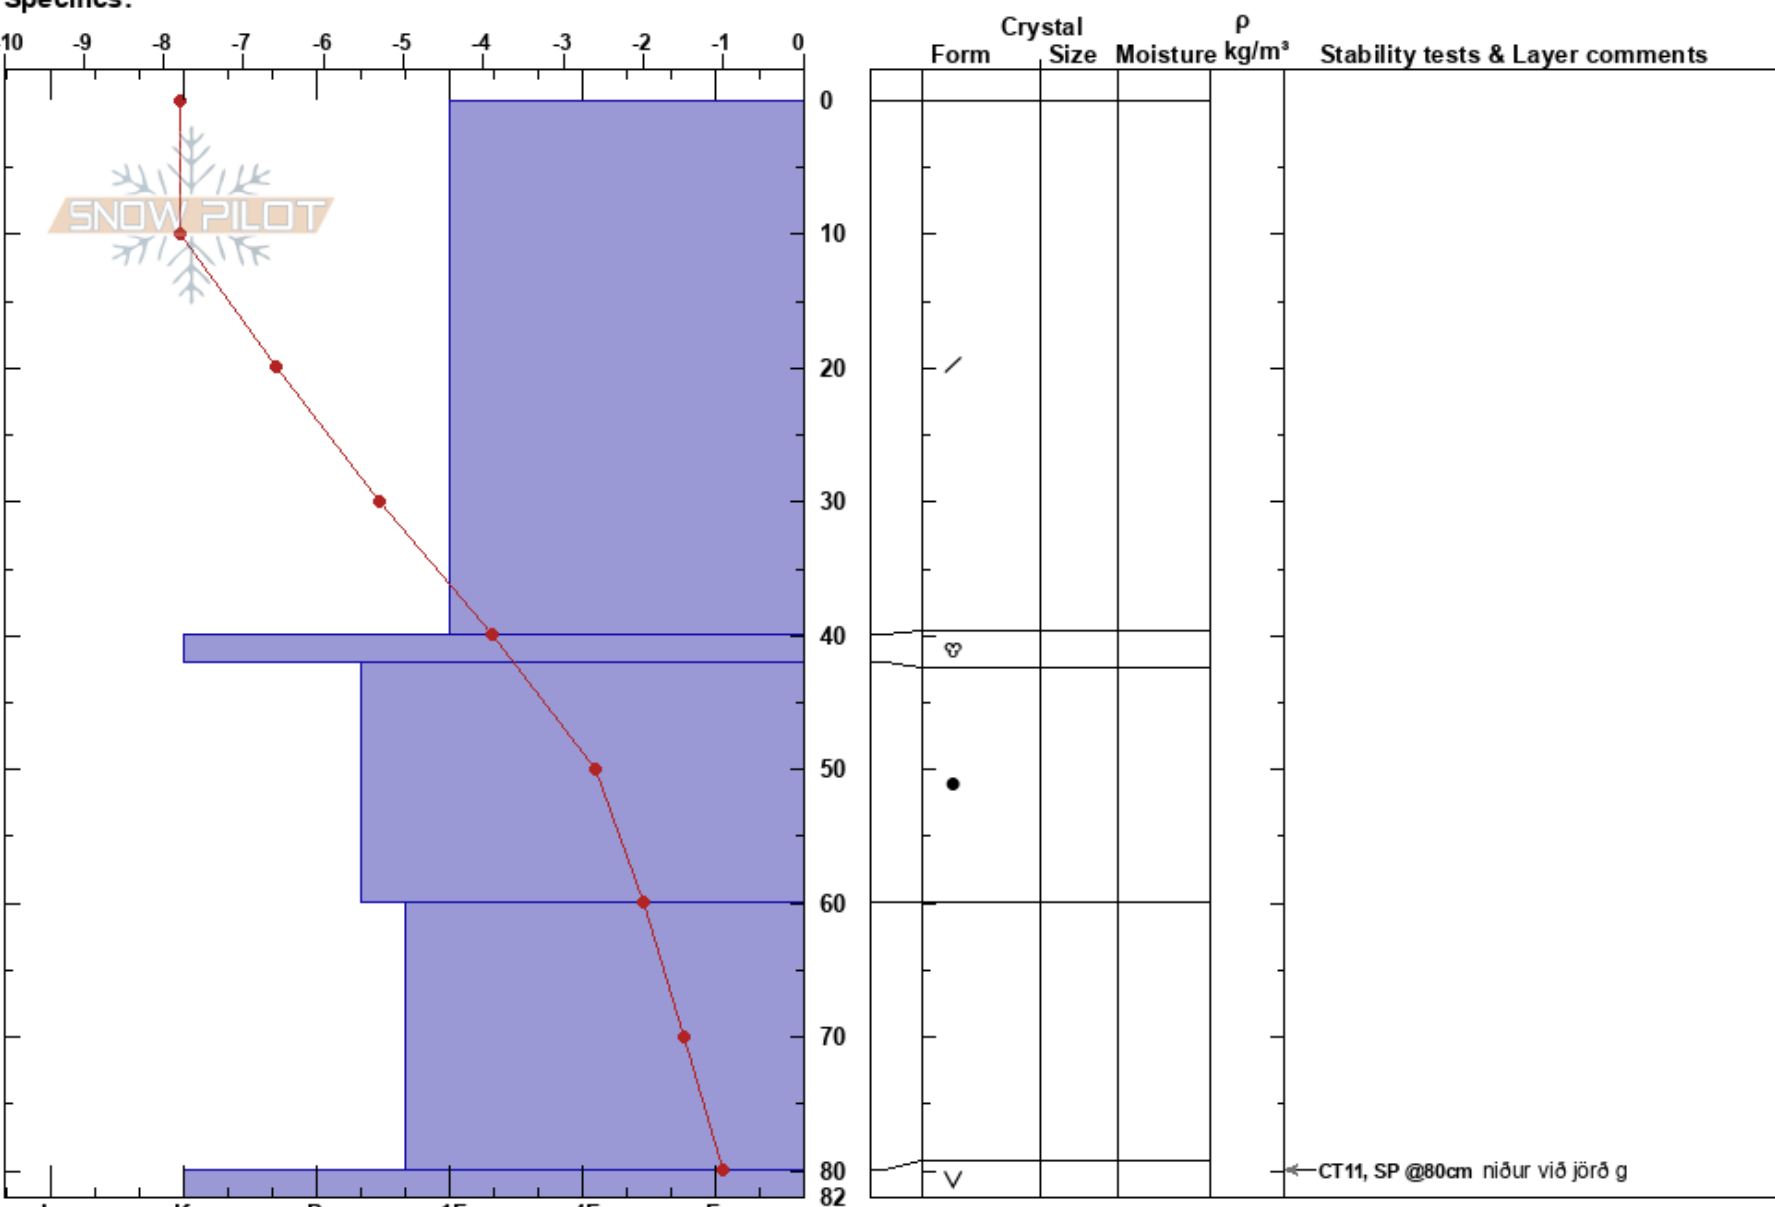

Skaröðdalur  
 Tröllaskagi  
 Iceland  
 Elevation: 510 m  
 Aspect:  
 Specifics:

Gestur Hansson  
 05/12/2023 - 14:00  
 Co-ord: 66.11819N, -18.97691W  
 Slope Angle: 32°  
 Wind Loading:

Stability:  
 Air Temperature: -3.2°C  
 Sky Cover: FEW  
 Precipitation: NO  
 Wind: SE Light Breeze  
 HS:83  
 PF:30  
 80-82cm:Problematic layer