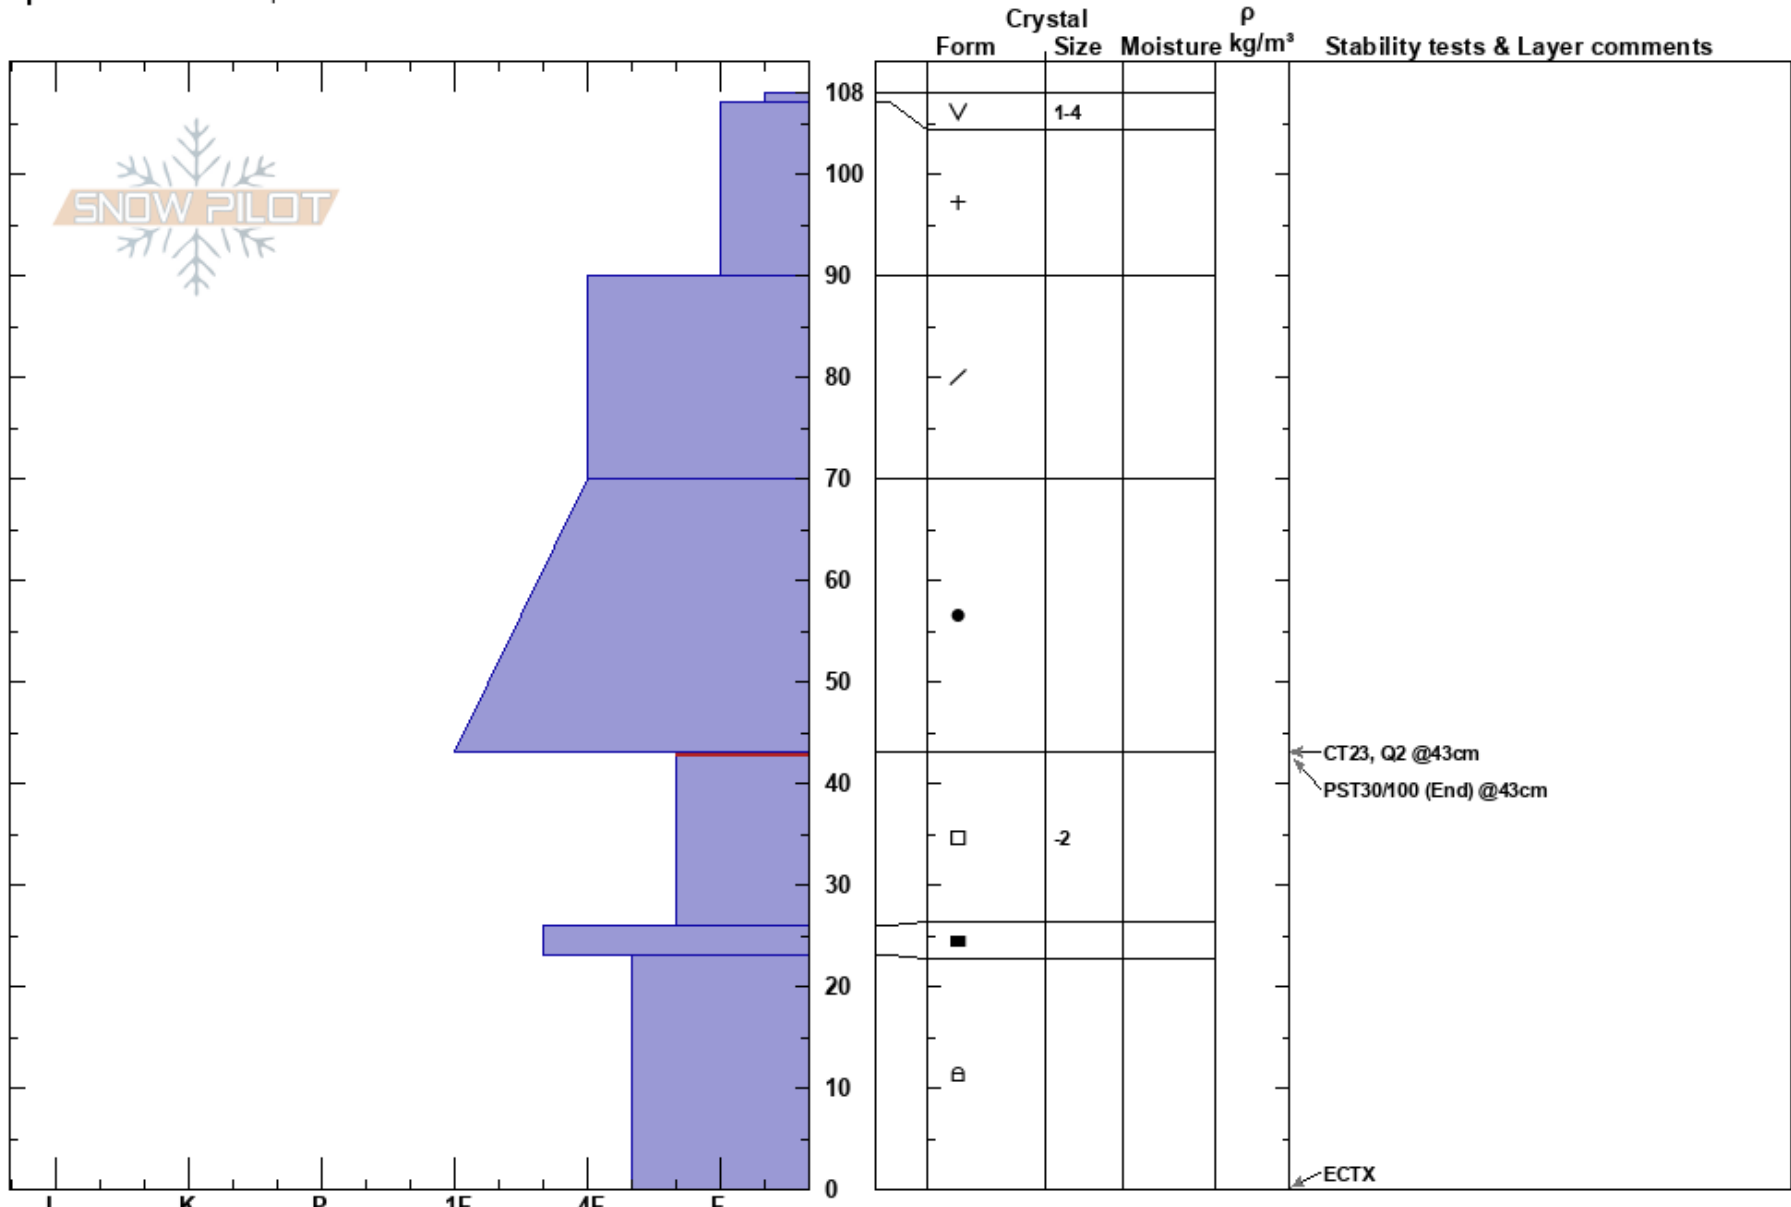

Dudley Creek
 Madison Range-N
 MT
Elevation: 8180 ft
Aspect: 70°
Specifics: We skied slope

Eric Knoff
 01/17/2018 - 11:00am
Co-ord: 45.28995N, -111.29082W
Slope Angle: 26°
Wind Loading:

Stability: Good
Air Temperature:
Sky Cover:
Precipitation: NO
Wind:

HS:108
Layer Notes:
 43-26cm:Problematic layer

Notes: Poor structure, but no recent load. Danger was moderate. CPST 28/100 end @ 43 cm's