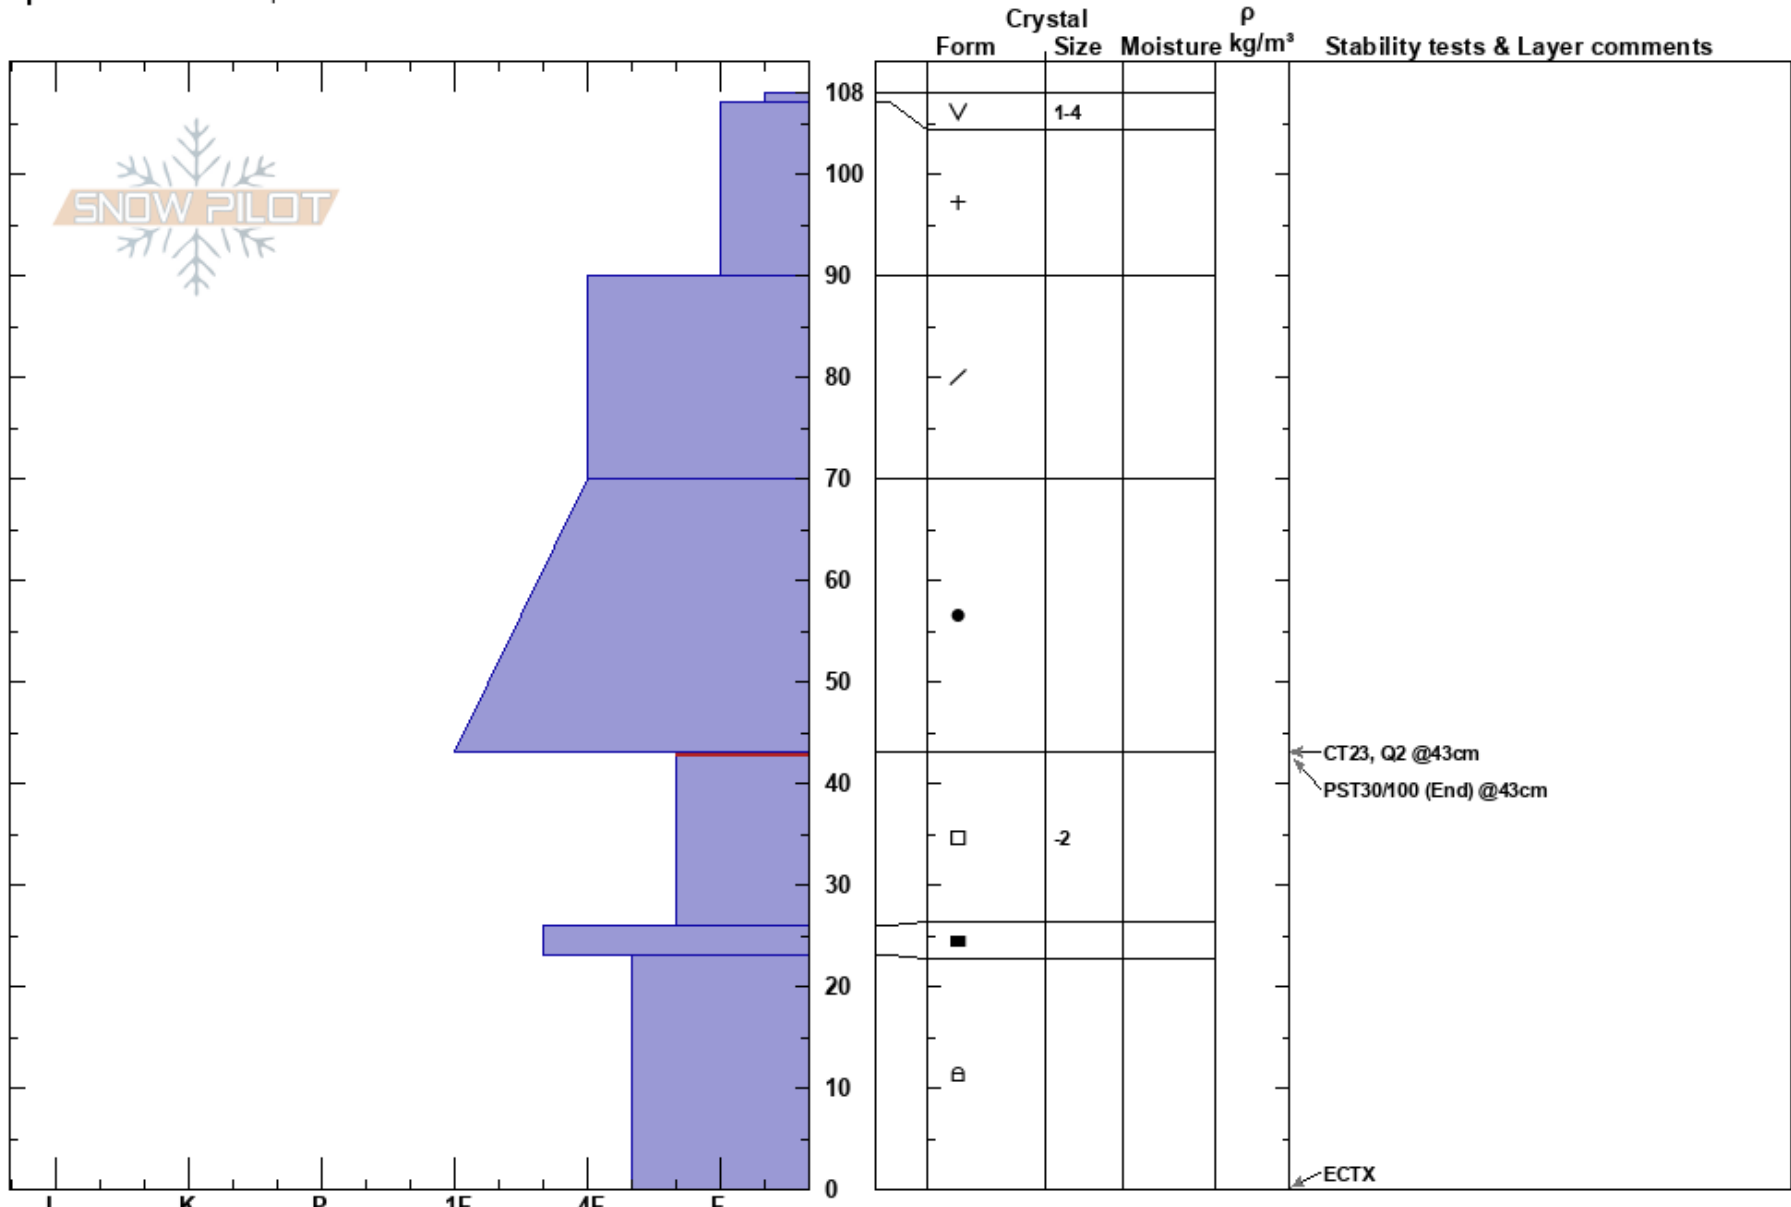

Dudley Creek  
 Madison Range-N  
 MT  
**Elevation:** 8180 ft  
**Aspect:** 70°  
**Specifics:** We skied slope

Eric Knoff  
 01/17/2018 - 11:00am  
**Co-ord:** 45.28995N, -111.29082W  
**Slope Angle:** 26°  
**Wind Loading:**

**Stability:** Good  
**Air Temperature:**  
**Sky Cover:**  
**Precipitation:** NO  
**Wind:**

**HS:**108  
**Layer Notes:**  
 43-26cm:Problematic layer

**Notes:** Poor structure, but no recent load. Danger was moderate. CPST 28/100 end @ 43 cm's