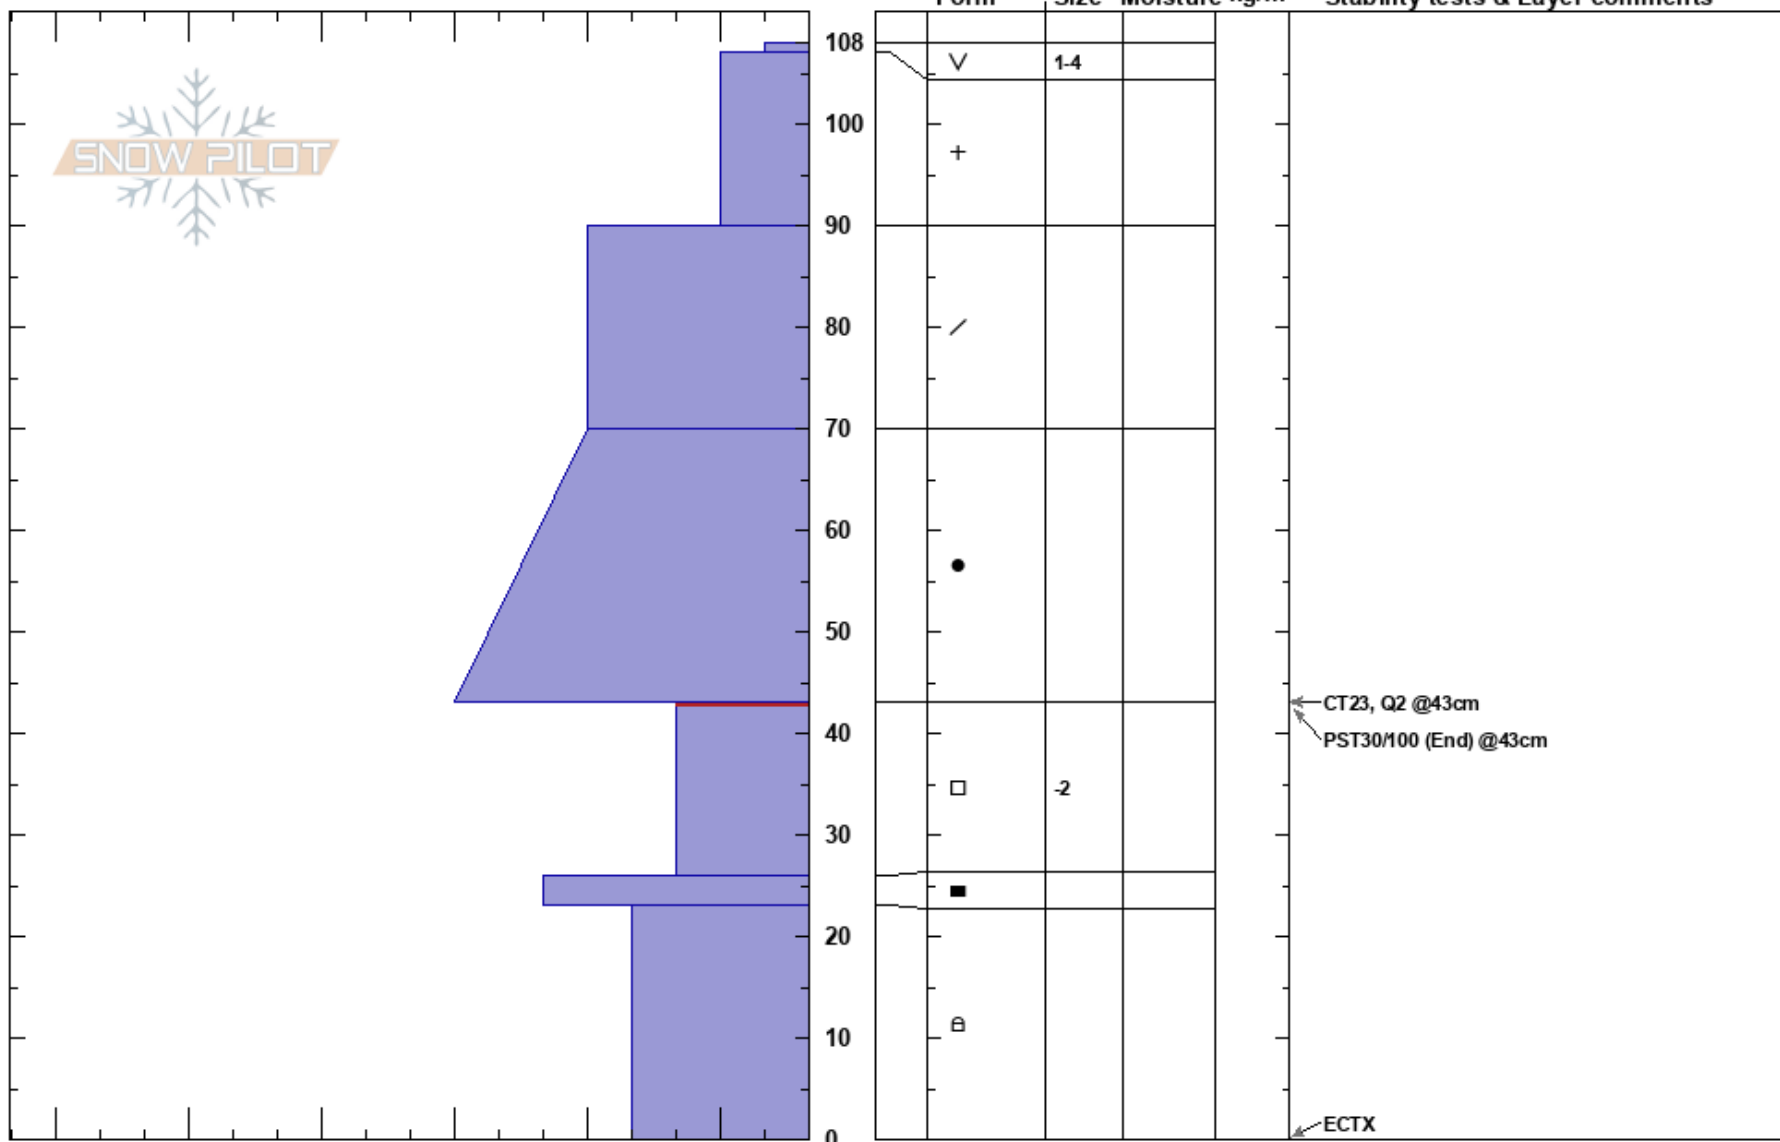

Dudley Creek
 Madison Range-N
 MT
Elevation: 8180 ft
Aspect: 70°
Specifics: We skied slope

Eric Knoff
 01/17/2018 - 11:00am
Co-ord: 45.28995N, -111.29082W
Slope Angle: 26°
Wind Loading:

Stability: Good
Air Temperature:
Sky Cover:
Precipitation: NO
Wind:

HS:108
Layer Notes:
 43-26cm:Problematic layer

Notes: Poor structure, but no recent load. Danger was moderate. CPST 28/100 end @ 43 cm's