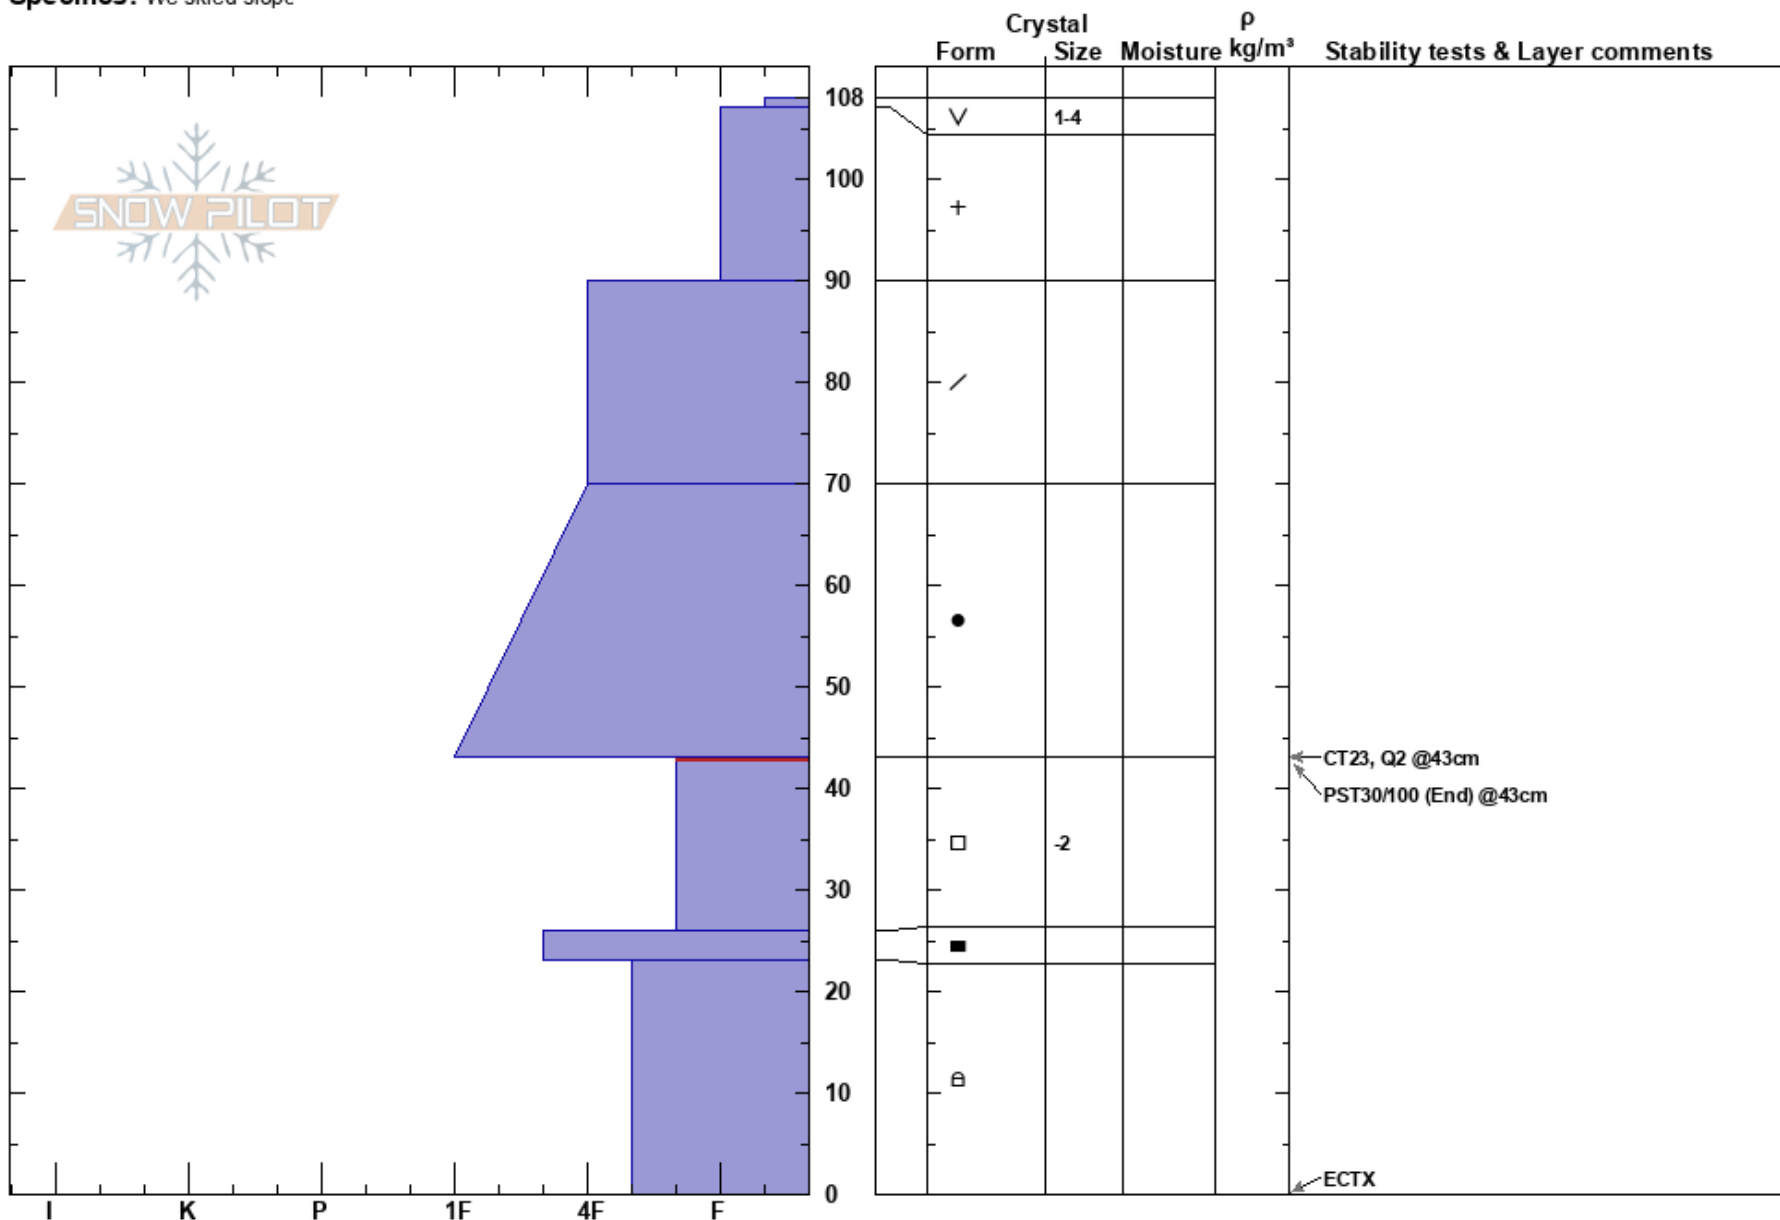

Dudley Creek
 Madison Range-N
 MT
Elevation: 8180 ft
Aspect: 70°
Specifics: We skied slope

Eric Knoff
 01/17/2018 - 11:00am
Co-ord: 45.28995N, -111.29082W
Slope Angle: 26°
Wind Loading:

Stability: Good
Air Temperature:
Sky Cover:
Precipitation: NO
Wind:

HS:108
Layer Notes:
 43-26cm:Problematic layer

Notes: Poor structure, but no recent load. Danger was moderate. CPST 28/100 end @ 43 cm's