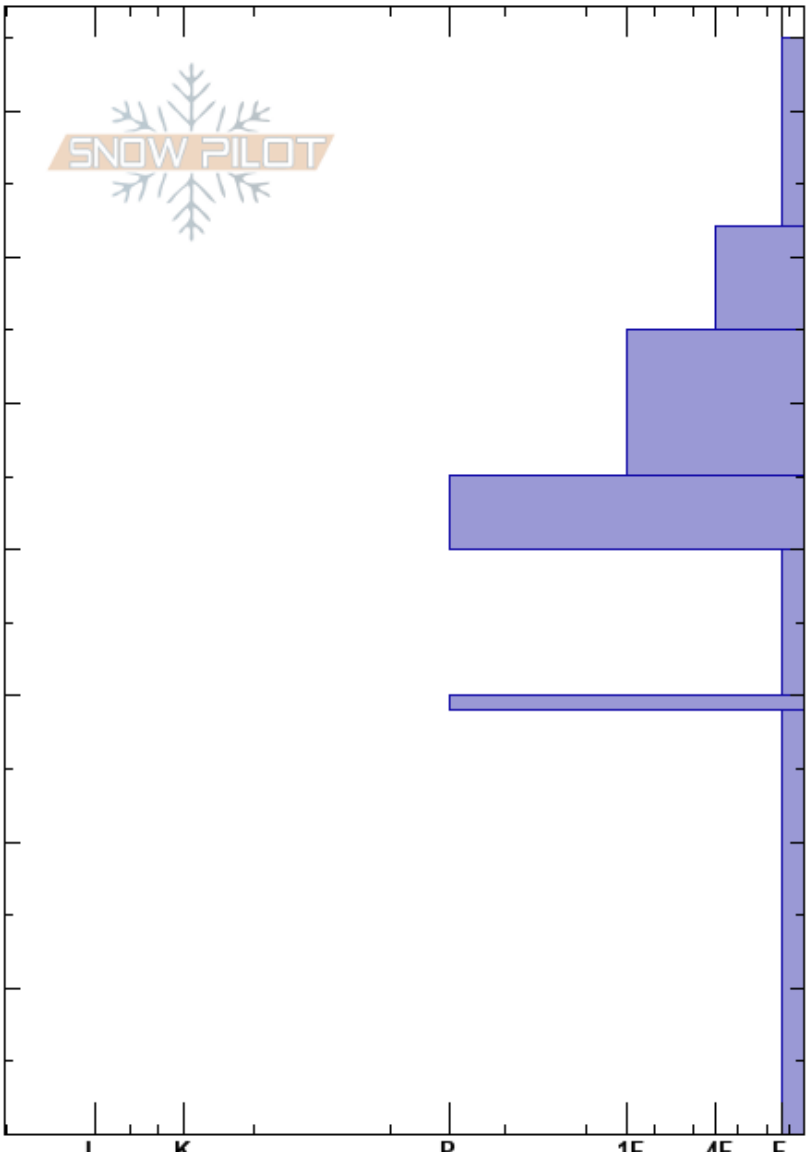

Hidden Valley
 RMNP
 CO
 Elevation: 10800 ft
 Aspect: NE
 Specifics:

Ian Fowler
 12/04/2023 - 12:00pm
 Co-ord: 13T 442516W 4470814N
 Slope Angle:
 Wind Loading: yes

Stability:
 Air Temperature:
 Sky Cover: BKN
 Precipitation: NO
 Wind: W Strong

HS:75
 PF:75 30-29cm:Problematic layer
 PS:10

Crystal Form	Crystal Size	Moisture	ρ kg/m ³	Stability tests & Layer comments
+ (Δ)				
/				
/				
•				
□	1-2			
⊙				← CT0, SC @29cm ← ECTPV @29cm ← ECTN11 @29cm
□	2-3			