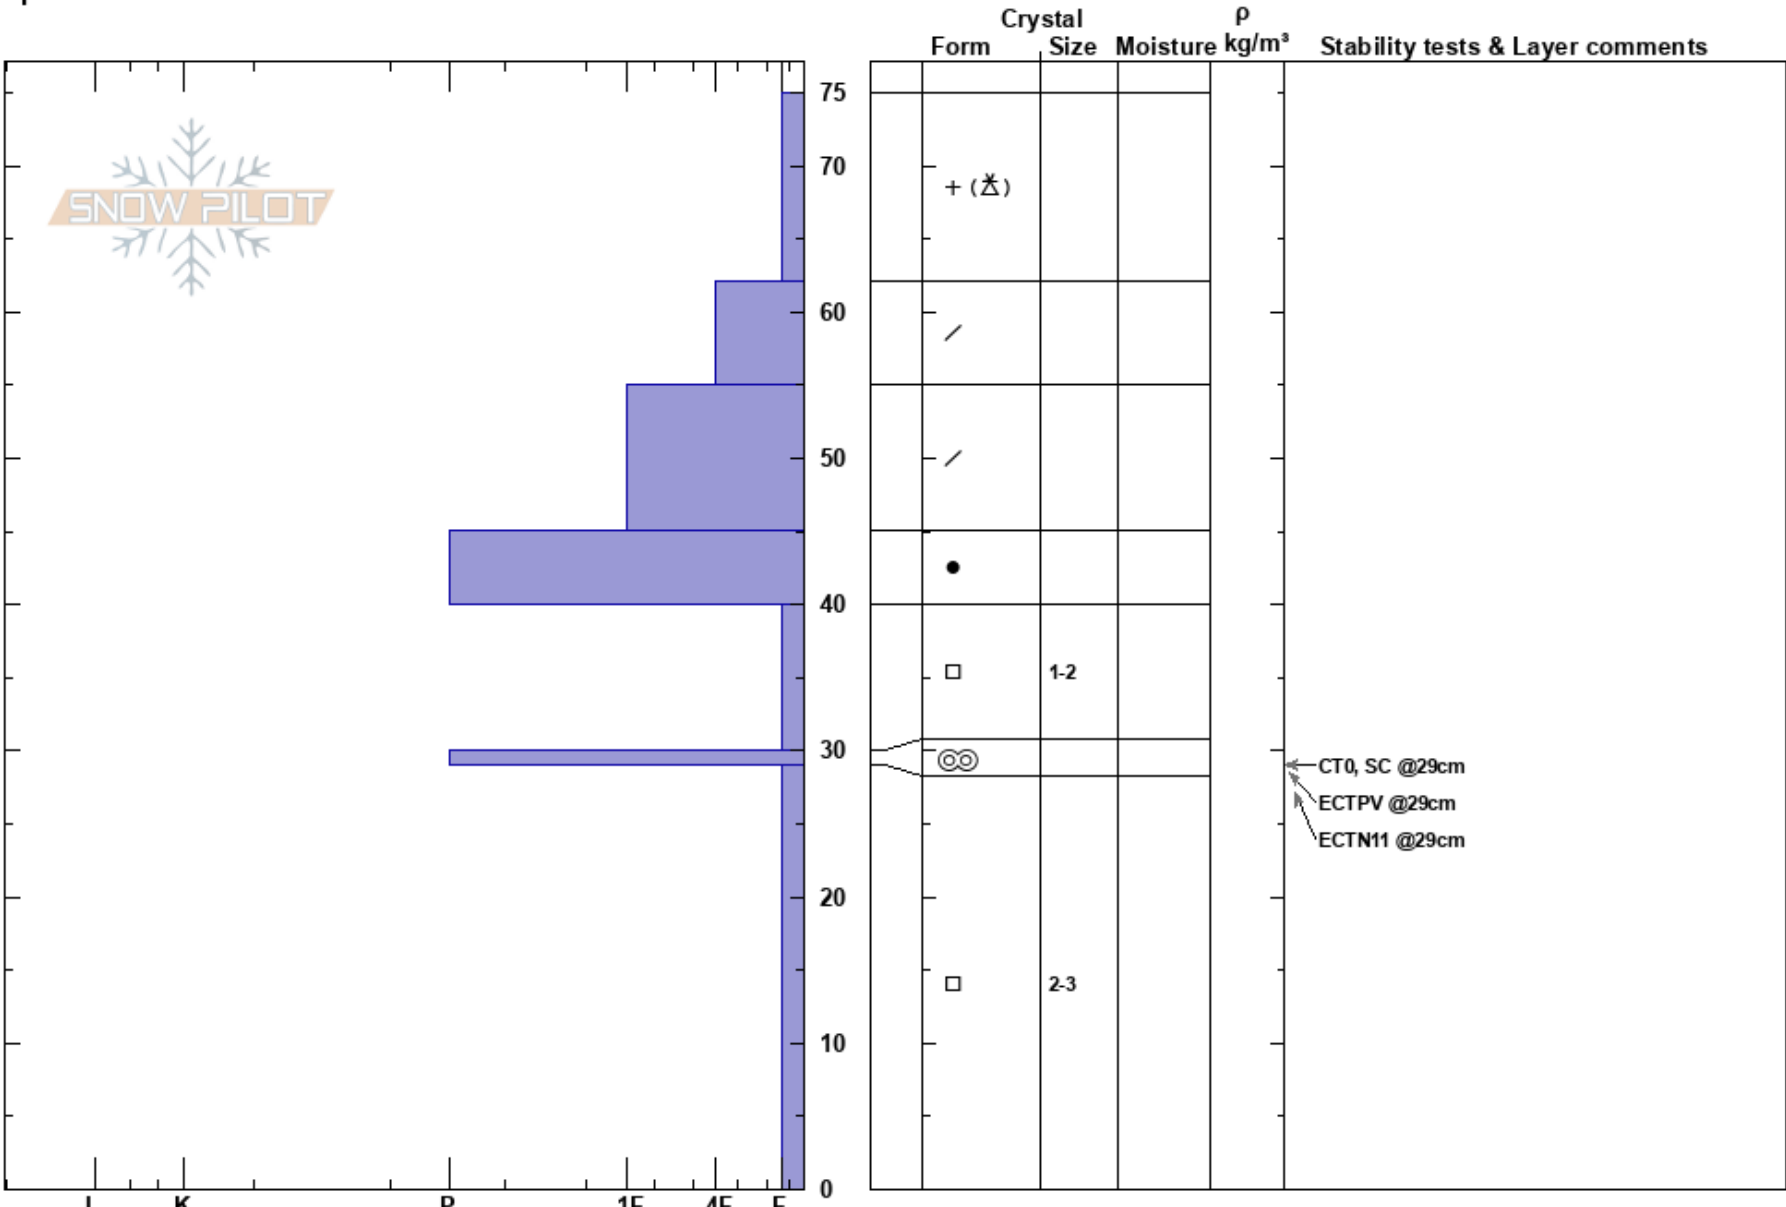

Hidden Valley  
 RMNP  
 CO  
 Elevation: 10800 ft  
 Aspect: NE  
 Specifics:

Ian Fowler  
 12/04/2023 - 12:00pm  
 Co-ord: 13T 442516W 4470814N  
 Slope Angle:  
 Wind Loading: yes

Stability:  
 Air Temperature:  
 Sky Cover: BKN  
 Precipitation: NO  
 Wind: W Strong

HS:75  
 PF:75 30-29cm:Problematic layer  
 PS: 10

Notes: