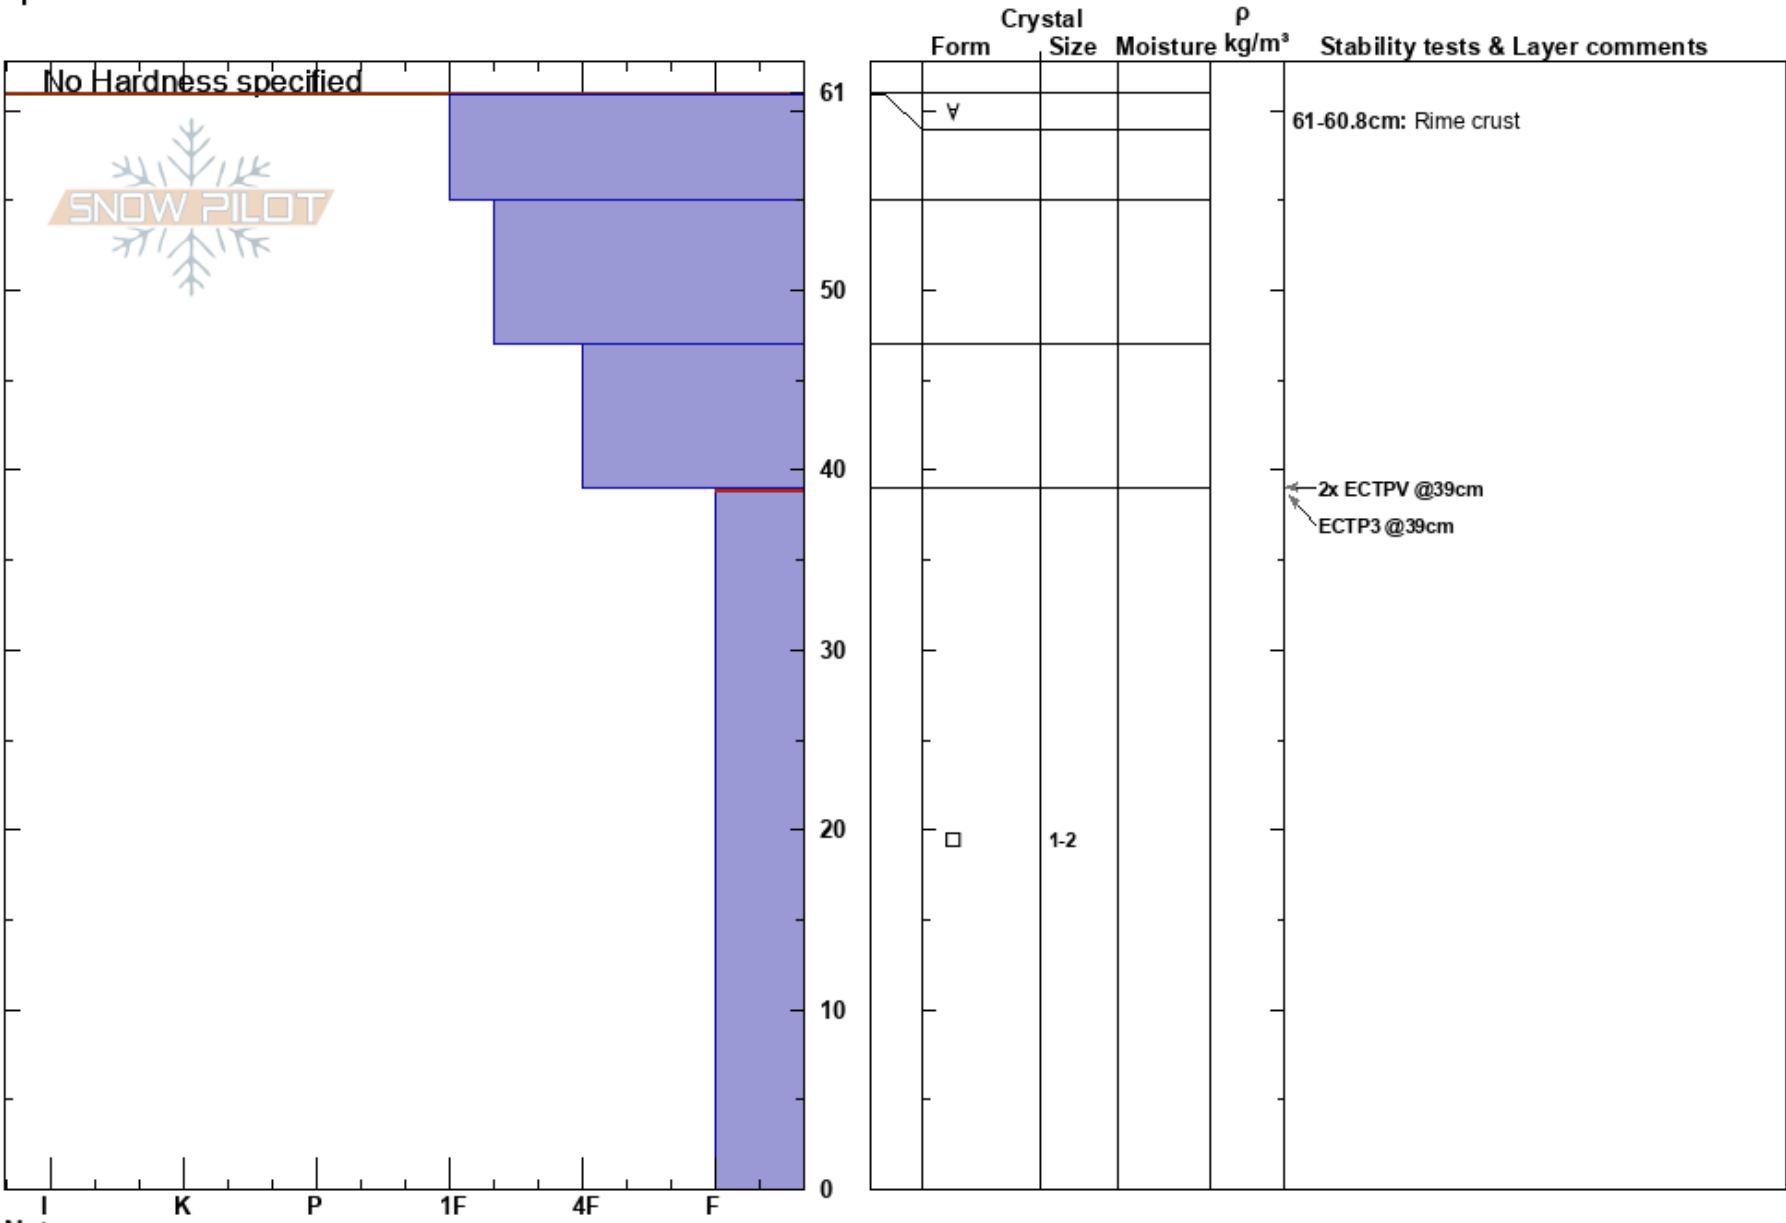

Upper Mill Hollow
 Uinta Range
 UT
 Elevation: 9975 ft
 Aspect: 280°
 Specifics:

Mark Staples
 12/04/2023 - 1:40pm
 Co-ord: 40.47336N, -111.11457W
 Slope Angle: 15°
 Wind Loading:

Stability: Poor
 Air Temperature:
 Sky Cover: X
 Precipitation: NO
 Wind:

HS:61
 PF:61
 61-60.8cm: Rime crust
 39-0cm: Problematic layer

Notes: