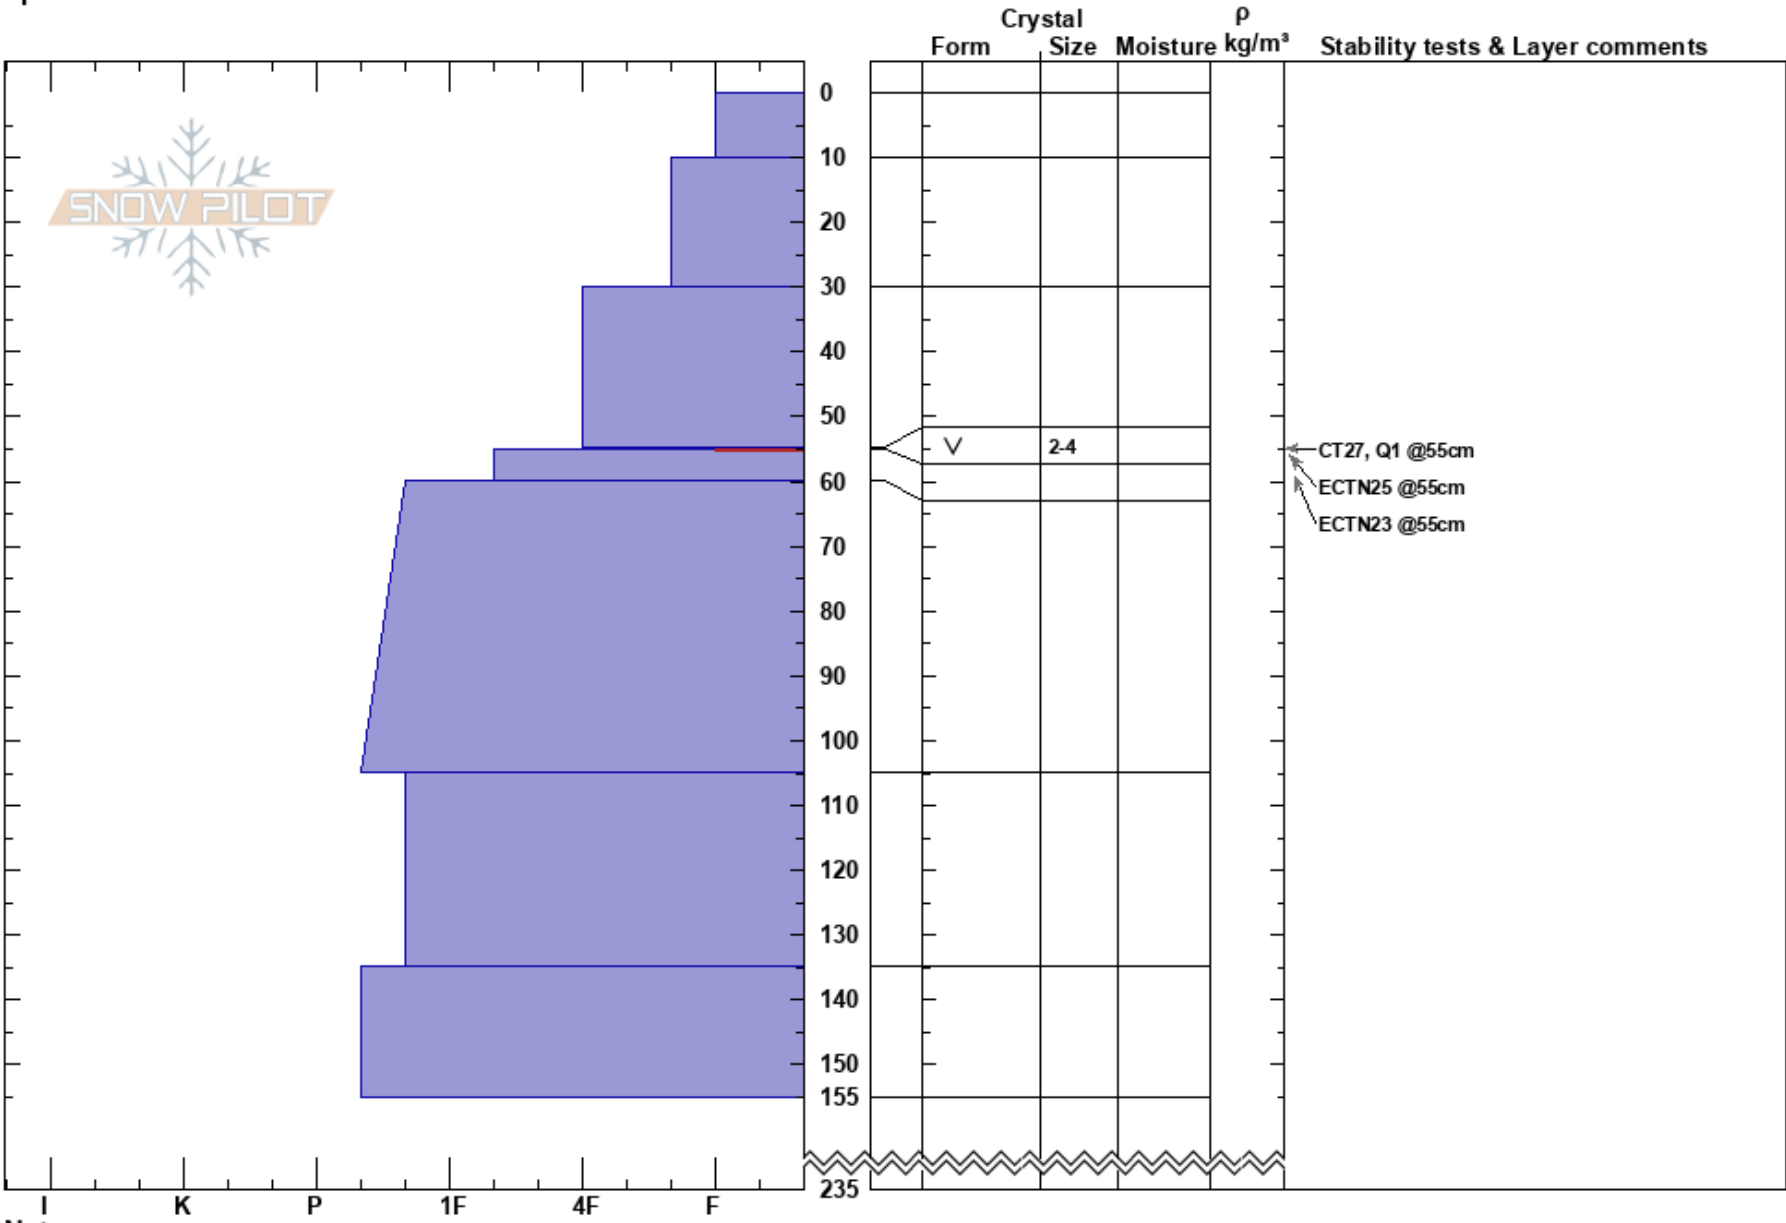

Wade's World  
 Beartooths  
 MT  
 Elevation: 9700 ft  
 Aspect: 50°  
 Specifics:

Doug Chabot-Admin  
 01/14/2018 - 2:00pm  
 Co-ord: 45.06555N, -109.95193W  
 Slope Angle: 33°  
 Wind Loading: no

Stability: Good  
 Air Temperature: -6°C  
 Sky Cover: SCT  
 Precipitation: NO  
 Wind: NW Calm

HS:235  
 54.8-55cm: Problematic layer

Notes: