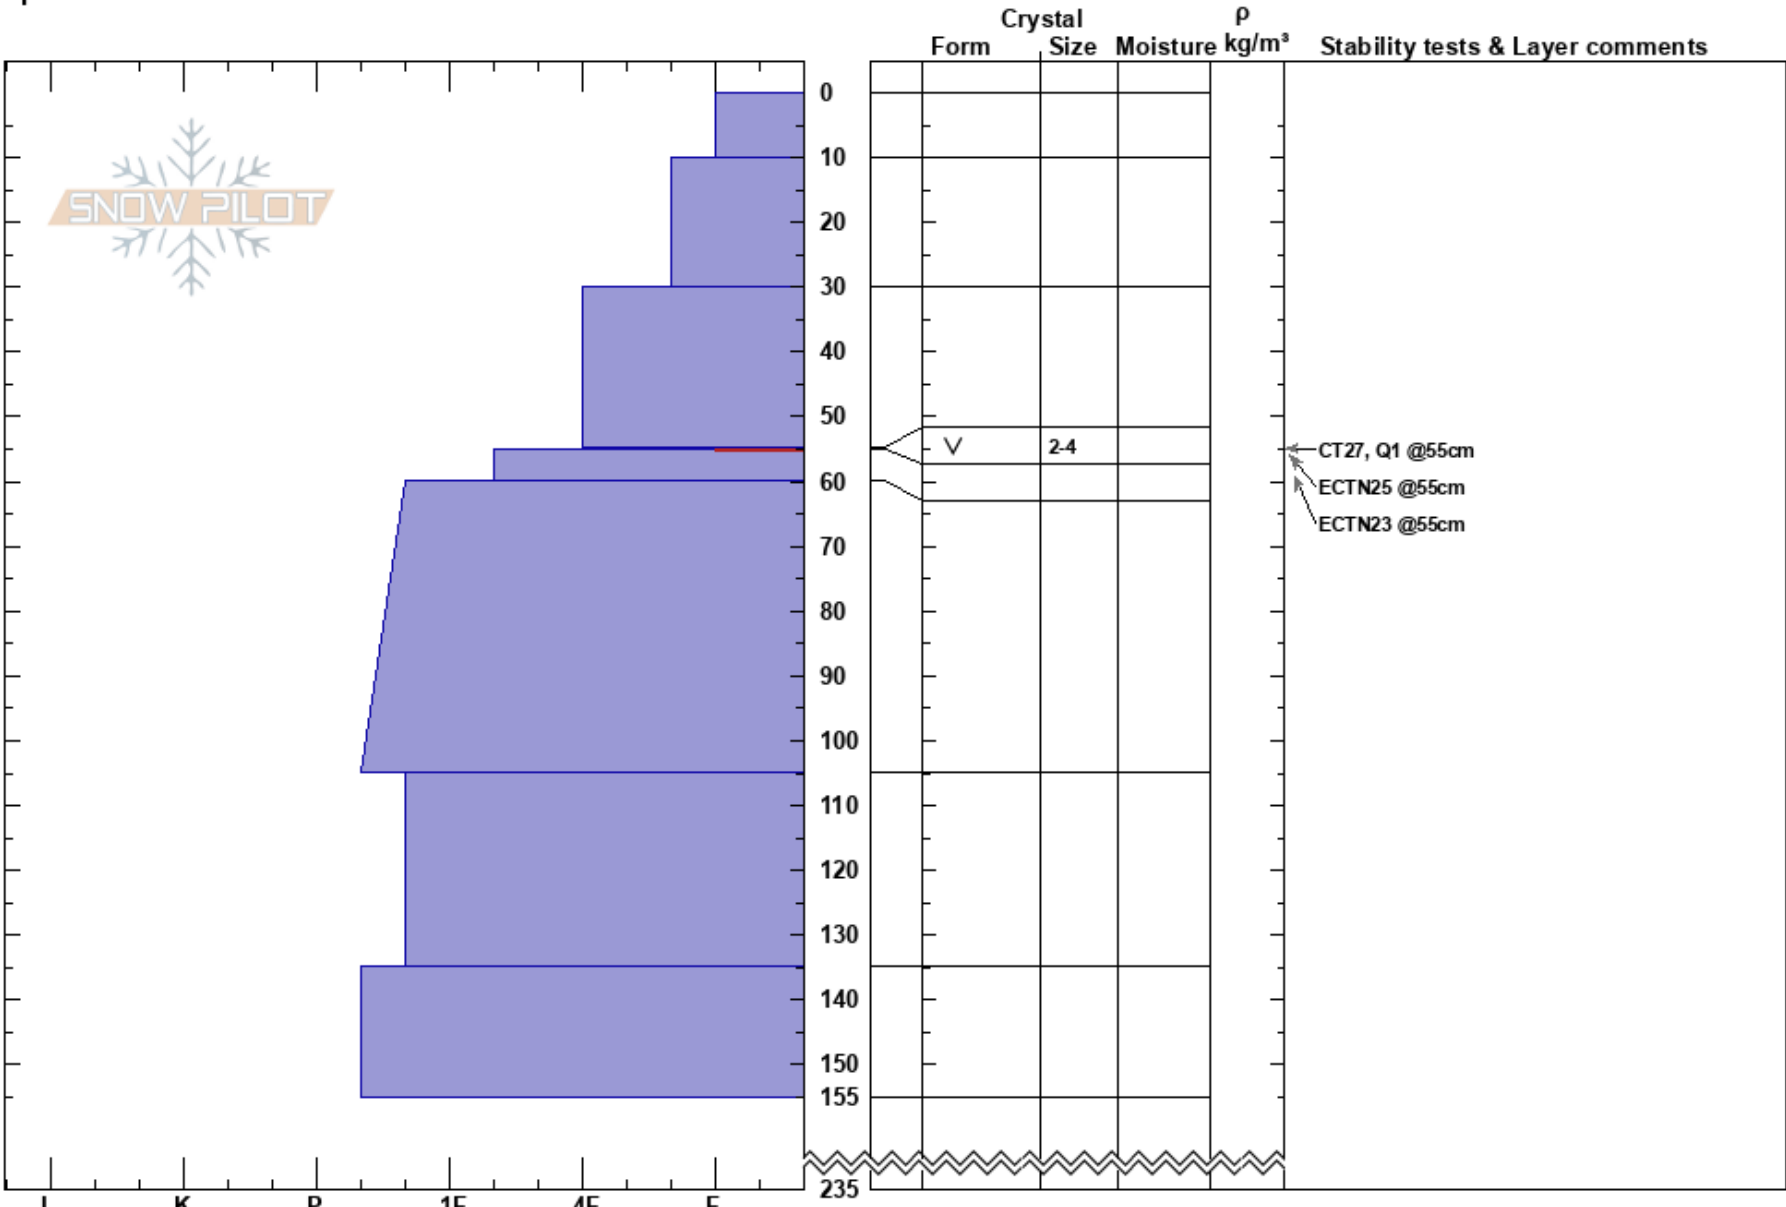

Wade's World
 Beartooths
 MT
 Elevation: 9700 ft
 Aspect: 50°
 Specifics:

Doug Chabot-Admin
 01/14/2018 - 2:00pm
 Co-ord: 45.06555N, -109.95193W
 Slope Angle: 33°
 Wind Loading: no

Stability: Good
 Air Temperature: -6°C
 Sky Cover: SCT
 Precipitation: NO
 Wind: NW Calm

HS:235
 54.8-55cm: Problematic layer

Notes: