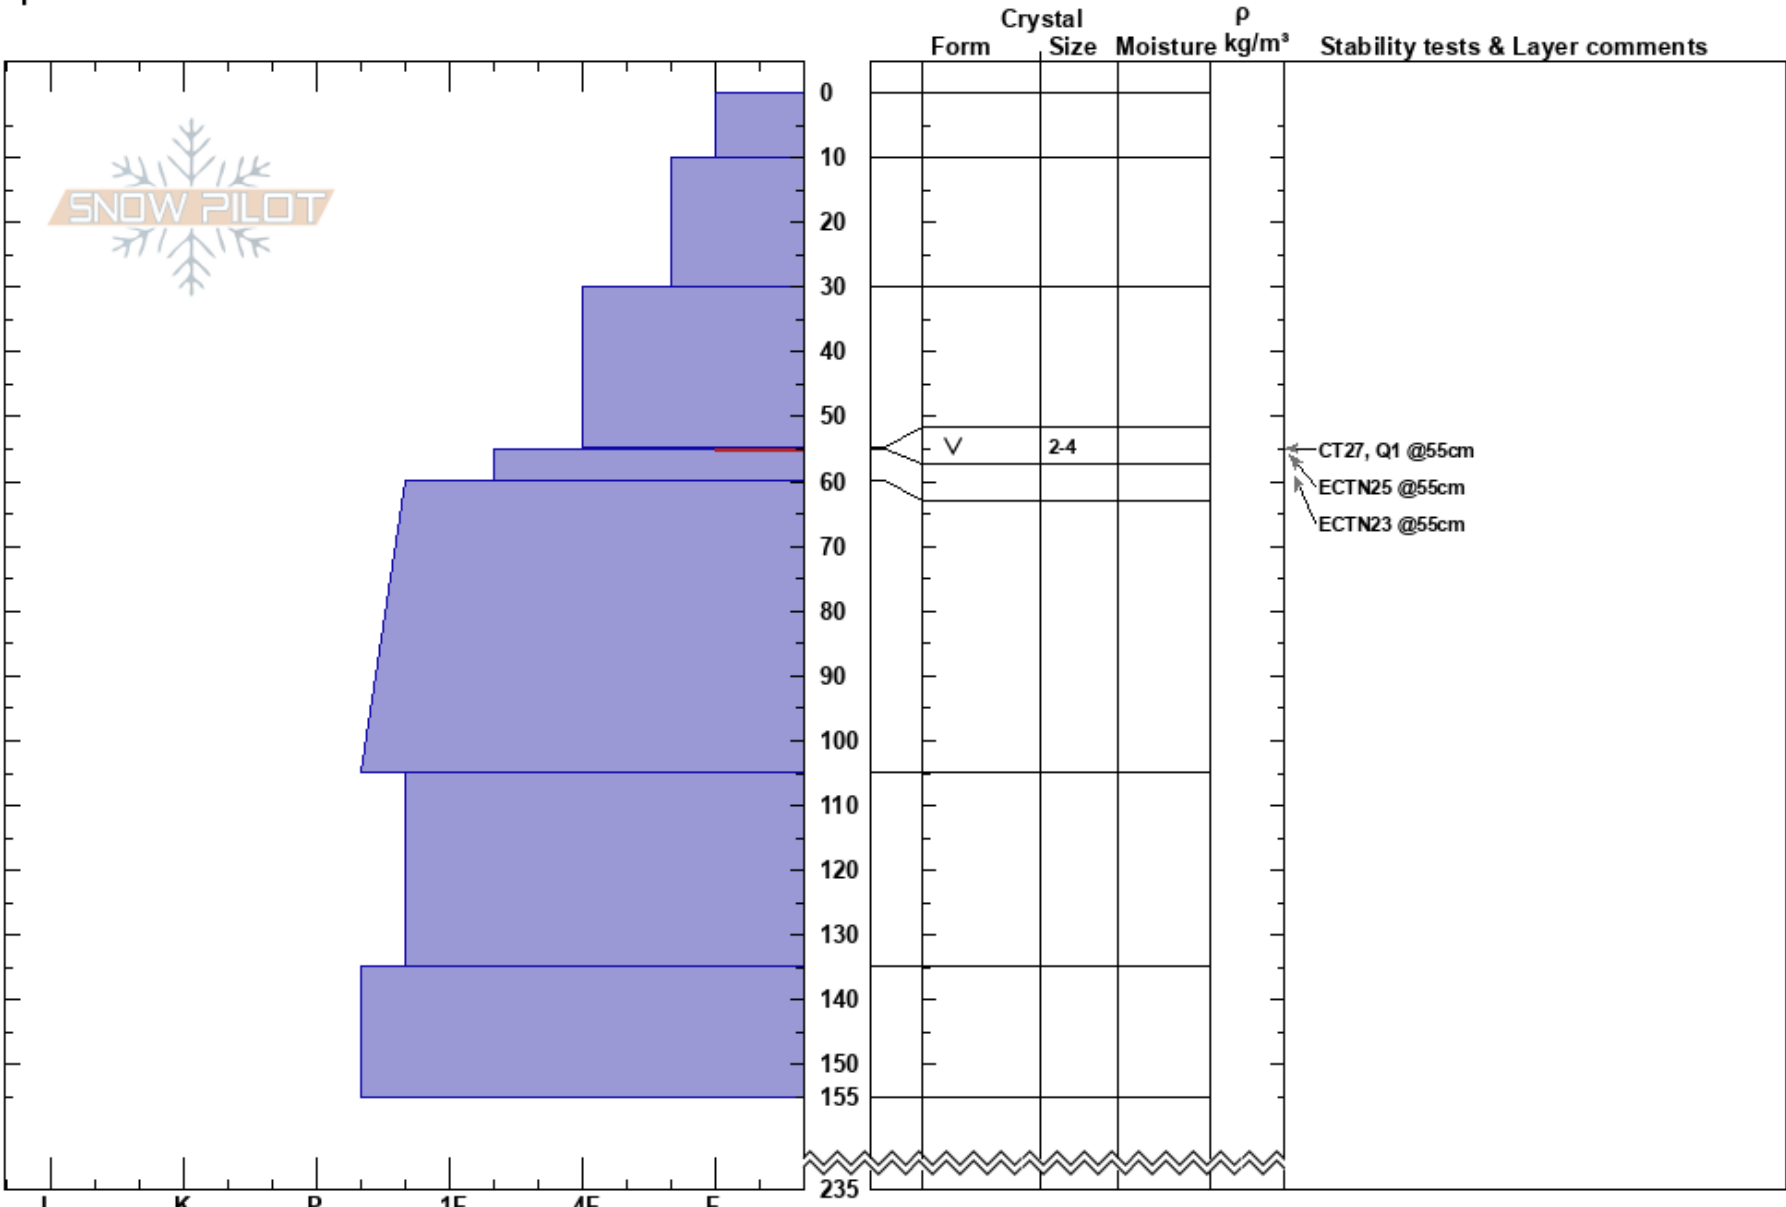

Wade's World  
 Beartooths  
 MT  
 Elevation: 9700 ft  
 Aspect: 50°  
 Specifics:

Doug Chabot-Admin  
 01/14/2018 - 2:00pm  
 Co-ord: 45.06555N, -109.95193W  
 Slope Angle: 33°  
 Wind Loading: no

Stability: Good  
 Air Temperature: -6°C  
 Sky Cover: SCT  
 Precipitation: NO  
 Wind: NW Calm

HS:235  
 54.8-55cm: Problematic layer

Notes: