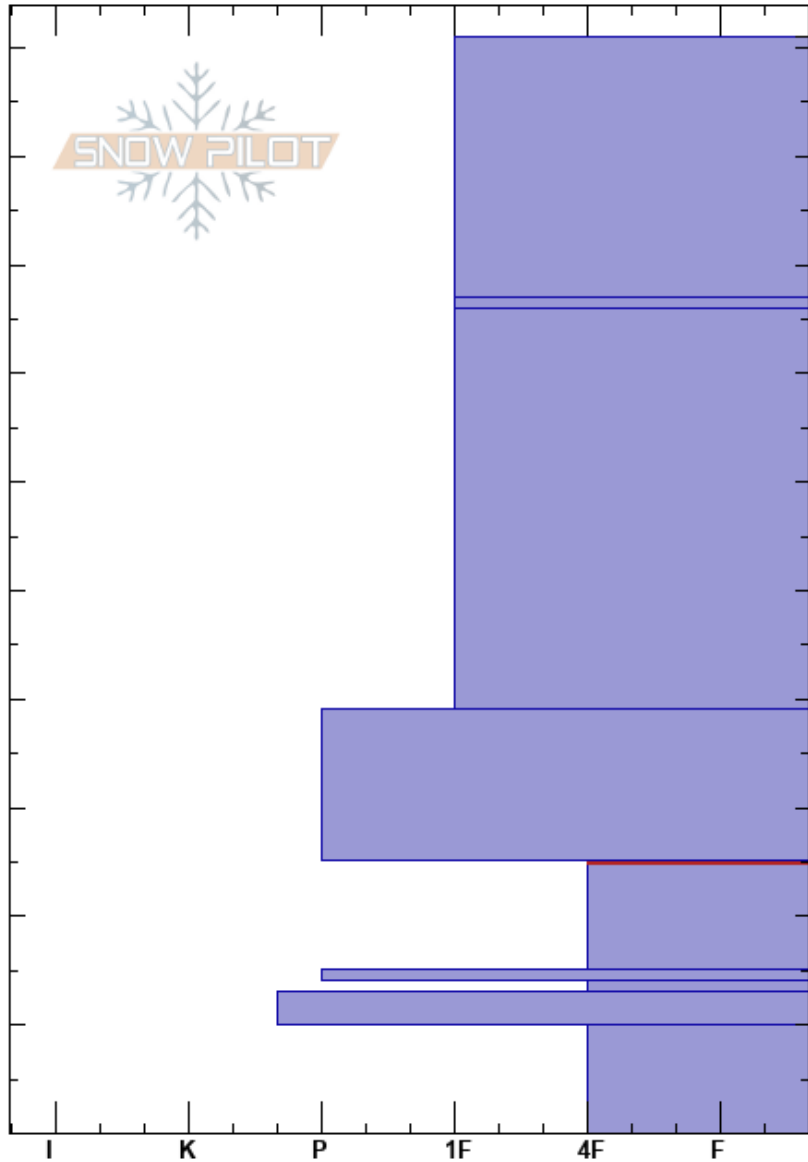

Cutler
Teton Range
WY
Elevation: 8335 ft
Aspect: 333°
Specifics:

Zack Little
12/04/2023 - 12:00pm
Co-ord:
Slope Angle: 36°
Wind Loading: previous

Stability:
Air Temperature:
Sky Cover: BKN
Precipitation: NO
Wind: NW Moderate

HS:101
PF:40 25-15cm:Problematic layer
PS: 10

Depth (cm)	Crystal		ρ kg/m ³	Stability tests & Layer comments
	Form	Size		
101				
90	/			
80				
75	⊠			
70				
60	/			
50				
40				
30	/			
25	⊠			
20	⊙(/)			
15	⊠			
10	⊙			
5	⊠	1-2		

← CT11, SC @9cm
← PST35/100 (End) @9cm
← PST15/100 (Arr) @9cm

Notes: