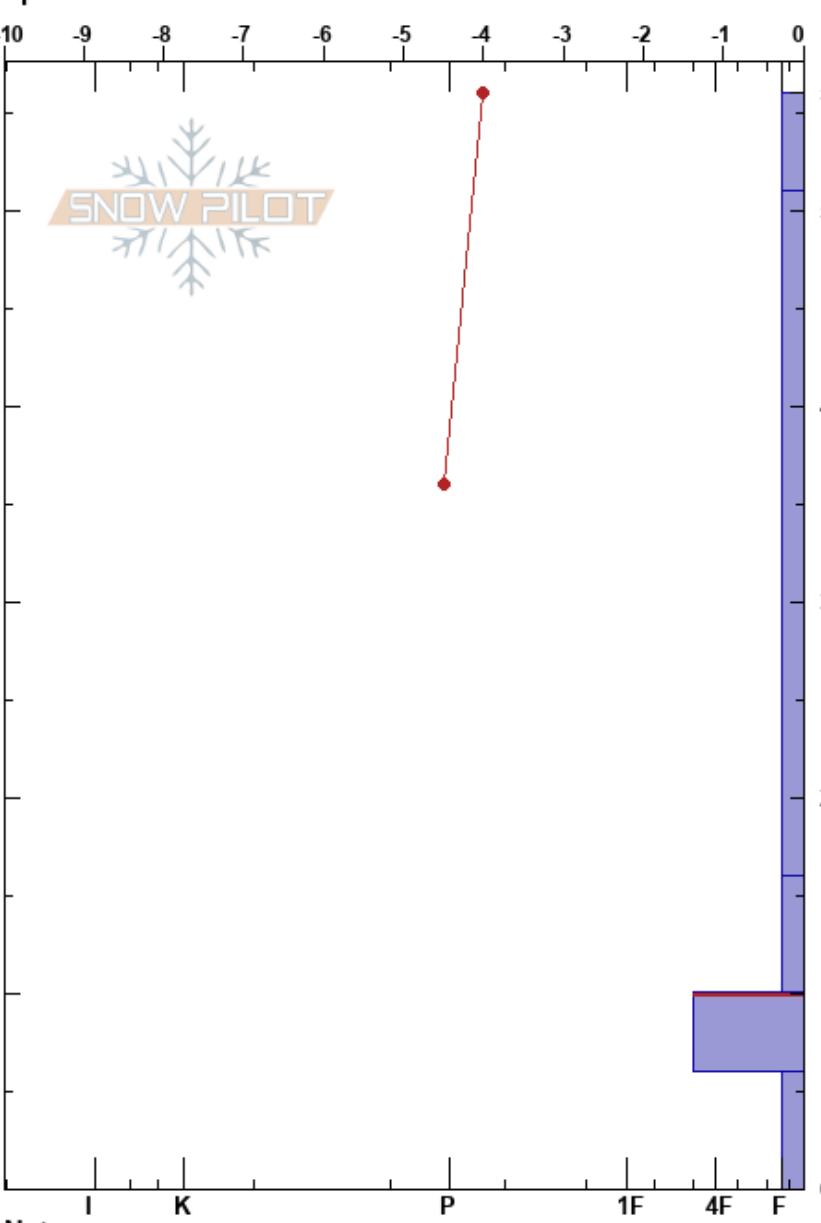

Hangover Hill
 Bitterroot
 MT
 Elevation: 5400 ft
 Aspect: NW
 Specifics:

Payton Schiff
 12/04/2023 - 12:20pm
 Co-ord: 11T 685782W 5168419N
 Slope Angle: 19°
 Wind Loading: no

Stability:
 Air Temperature: 0°C
 Sky Cover: FEW
 Precipitation: NO
 Wind: W Light Breeze

HS:56
 PF:53
 PS:20
 10-6cm: Problematic layer

| Form | Crystal | | Moisture | ρ kg/m ³ | Stability tests & Layer comments |
|-------|---------|--|----------|-----------------------------|----------------------------------|
| | Size | | | | |
| ○ | | | W | | |
| / | 0.3-0.5 | | M | | |
| □ | 1 | | M | | ←ECTP13 @16cm |
| □ ⊙ ⊙ | 1-3 | | M | | |
| □ | 1.5-3 | | M | | |