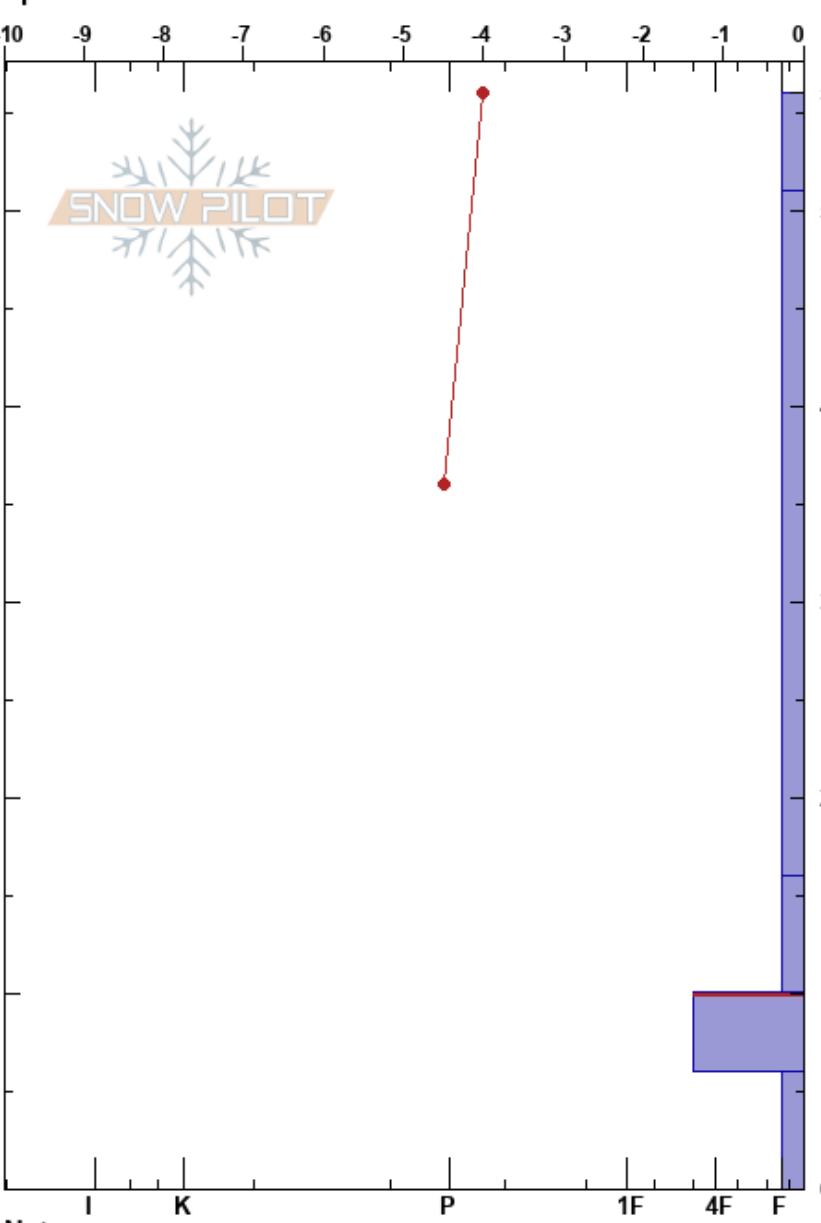

Hangover Hill
 Bitterroot
 MT
 Elevation: 5400 ft
 Aspect: NW
 Specifics:

Payton Schiff
 12/04/2023 - 12:20pm
 Co-ord: 11T 685782W 5168419N
 Slope Angle: 19°
 Wind Loading: no

Stability:
 Air Temperature: 0°C
 Sky Cover: FEW
 Precipitation: NO
 Wind: W Light Breeze

HS:56
 PF:53
 PS:20
 10-6cm: Problematic layer

Height (cm)	Crystal		Moisture	ρ kg/m³	Stability tests & Layer comments
	Form	Size			
56	○		W		
38	/	0.3-0.5	M		
16	□	1	M		←ECTP13 @16cm
10	□ ⊙ ⊙	1-3	M		
0	□	1.5-3	M		