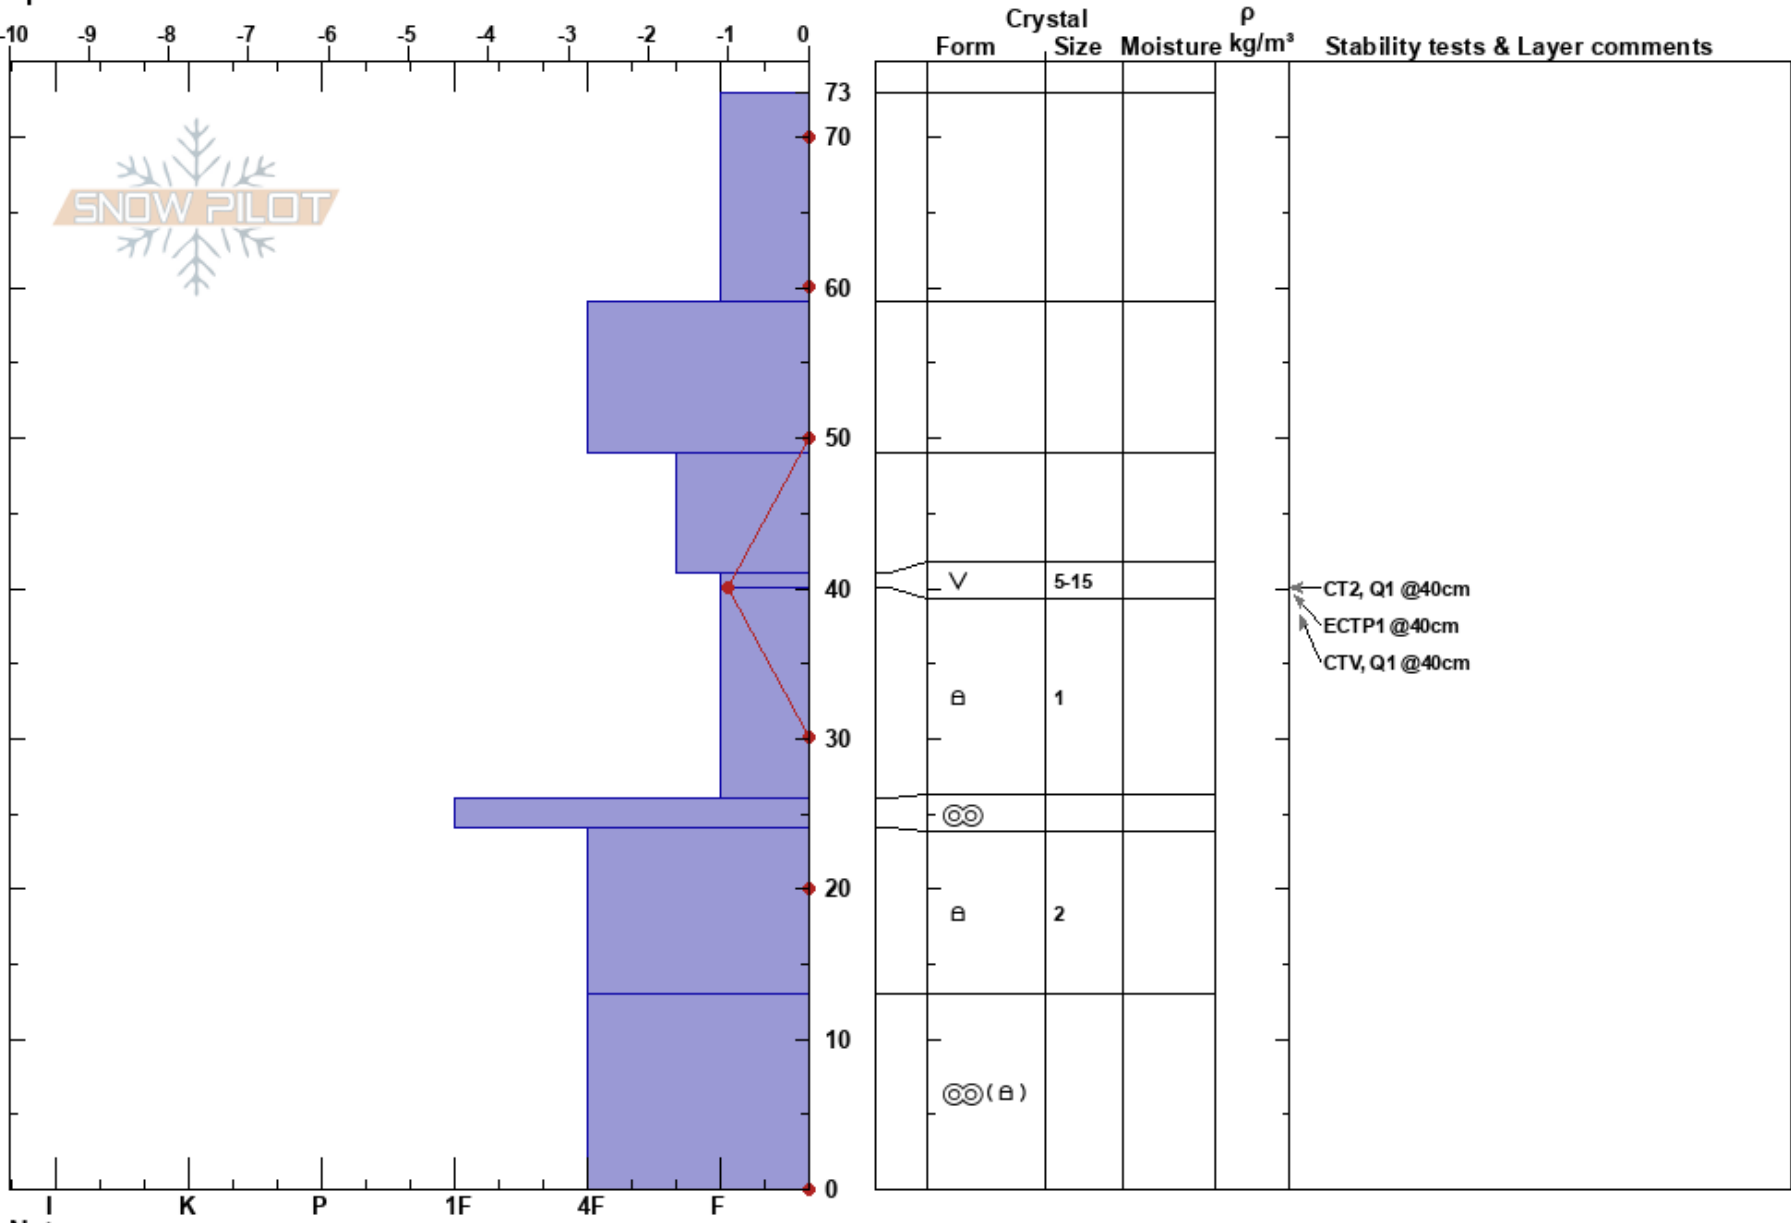

Thomas Fork  
 Wasatch Range  
 UT  
 Elevation: 7715 ft  
 Aspect: 30°  
 Specifics:

Carly Smith  
 12/04/2023 - 1:15pm  
 Co-ord: 40.66568N, -111.75131W  
 Slope Angle: 10°  
 Wind Loading:

Stability:  
 Air Temperature: 3°C  
 Sky Cover: OVC  
 Precipitation: NO  
 Wind:  
 HS:73  
 Layer Notes:  
 59-49cm: Problematic layer