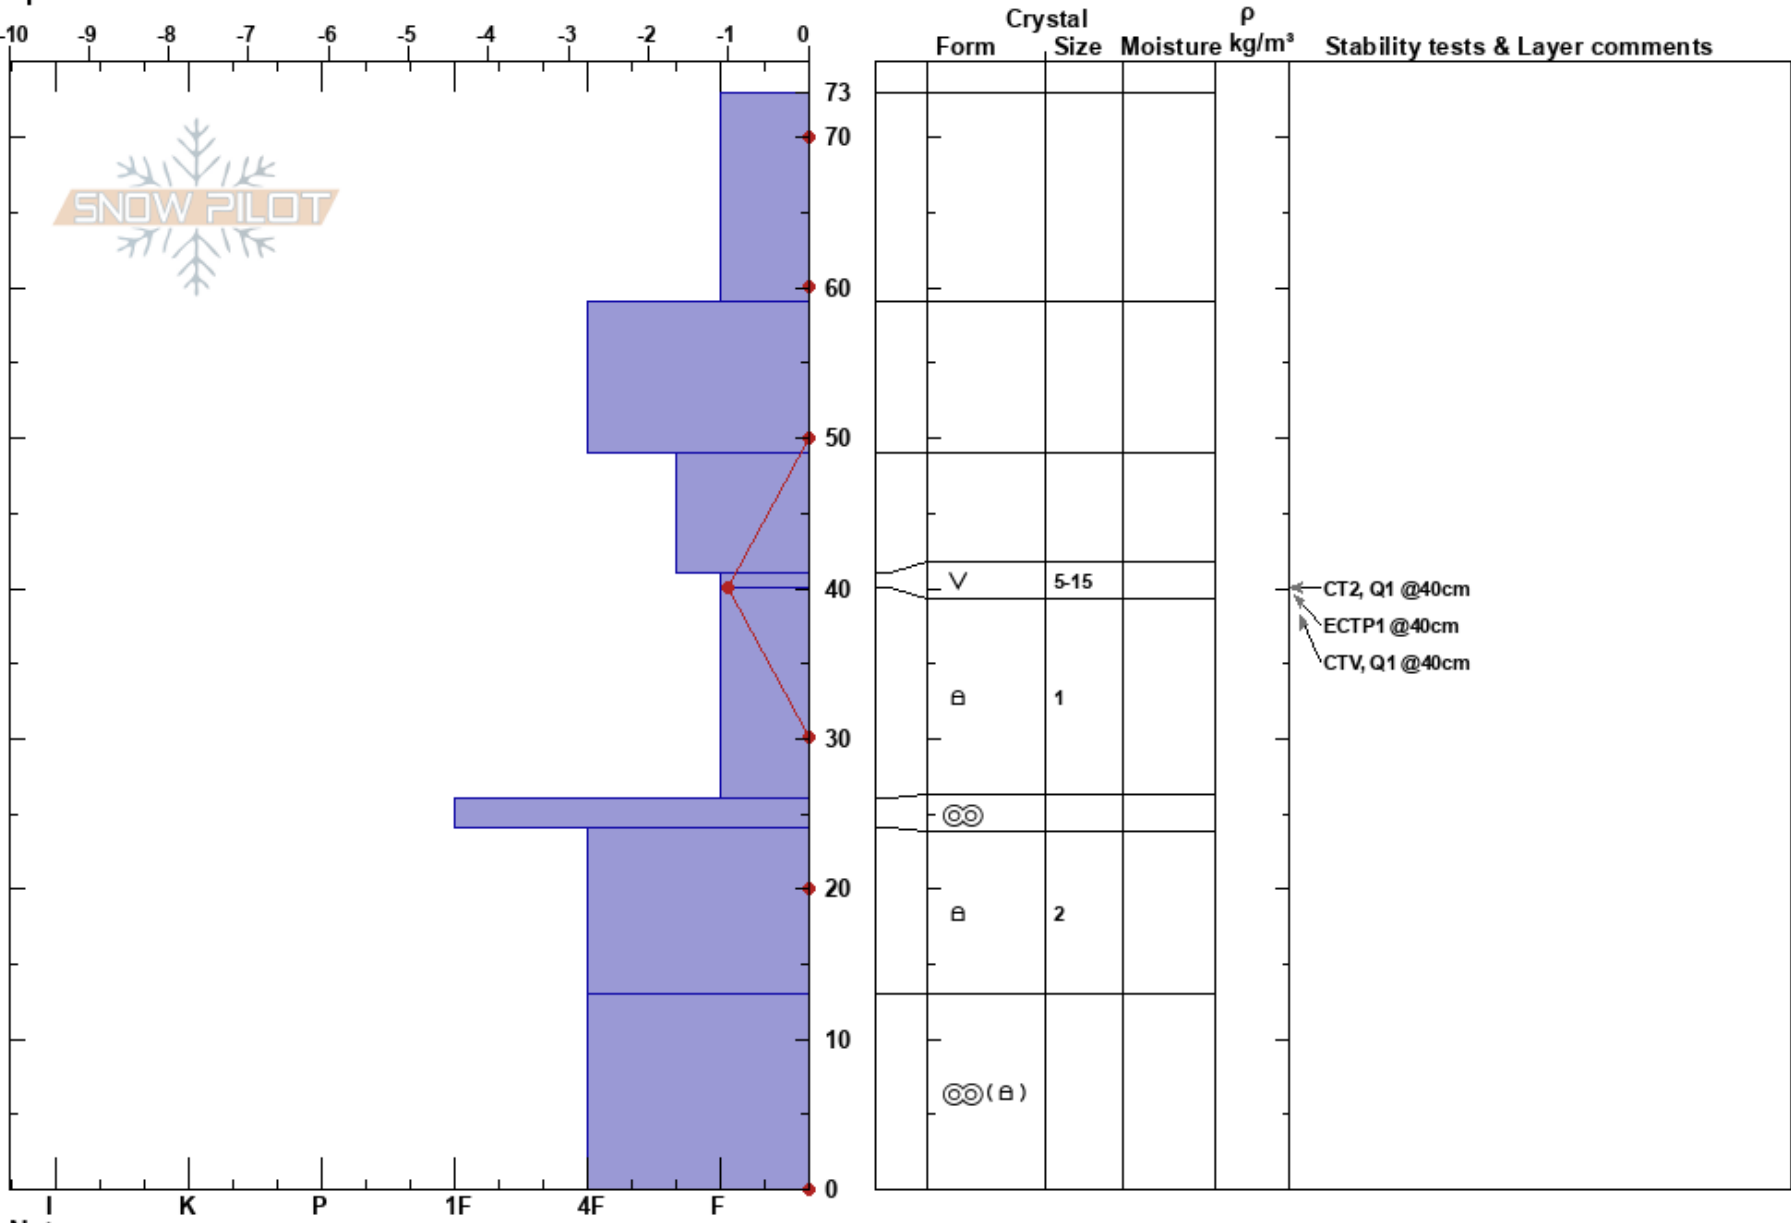

Thomas Fork
 Wasatch Range
 UT
 Elevation: 7715 ft
 Aspect: 30°
 Specifics:

Carly Smith
 12/04/2023 - 1:15pm
 Co-ord: 40.66568N, -111.75131W
 Slope Angle: 10°
 Wind Loading:

Stability:
 Air Temperature: 3°C
 Sky Cover: OVC
 Precipitation: NO
 Wind:
 HS:73
 Layer Notes:
 59-49cm: Problematic layer