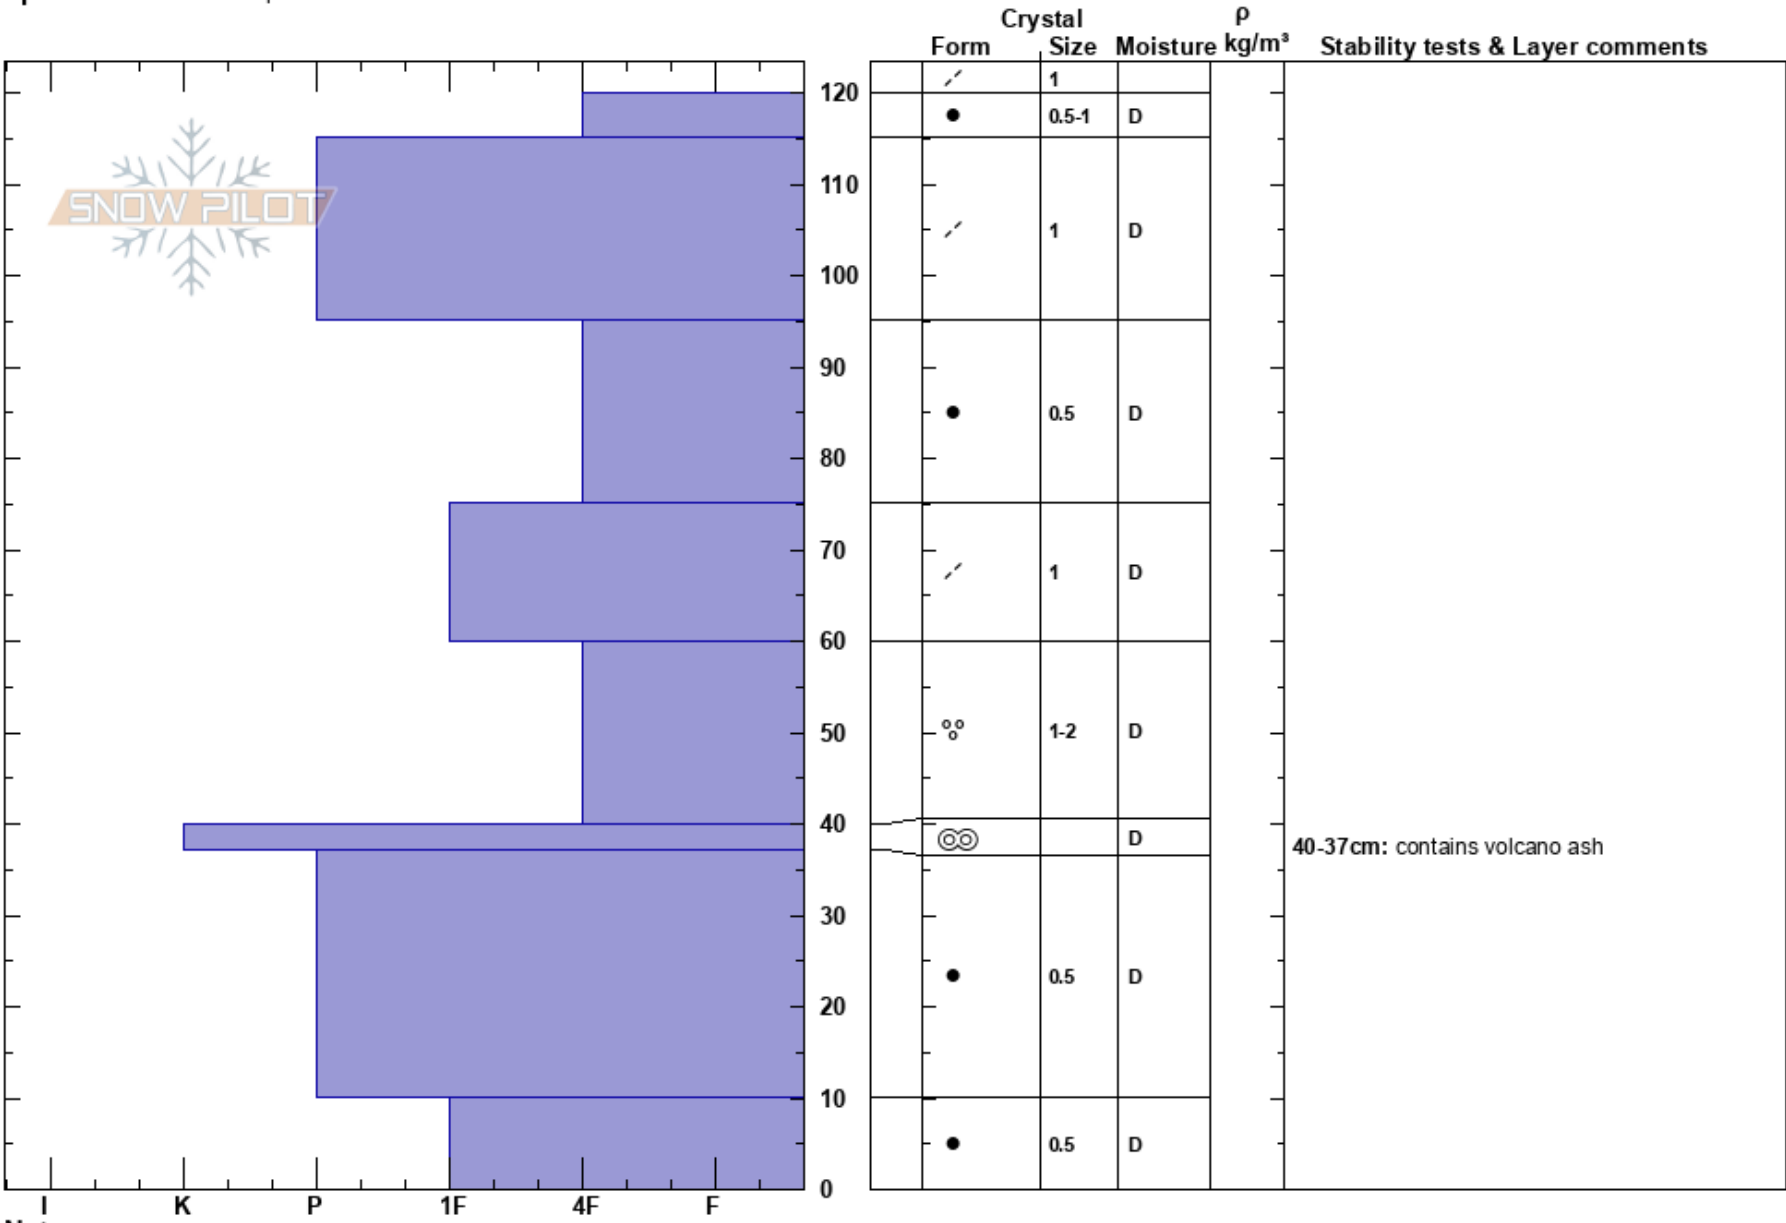

Kumroch_av_path_№6
 Kamchatka
 Russia
Elevation: 980 m
Aspect: SE
Specifics: We skied slope

Aleksey Kvasnikov
 22/11/2023 - 13:10
Co-ord: 55.70789N, 161.24651E
Slope Angle: 35°
Wind Loading: previous

Stability:
Air Temperature: -9°C
Sky Cover: BKN
Precipitation: NO
Wind: NW Moderate

HS:120
PF:4
PS:2
 40-37cm: contains volcano ash

Notes: Layer №6 contains volcano ash.