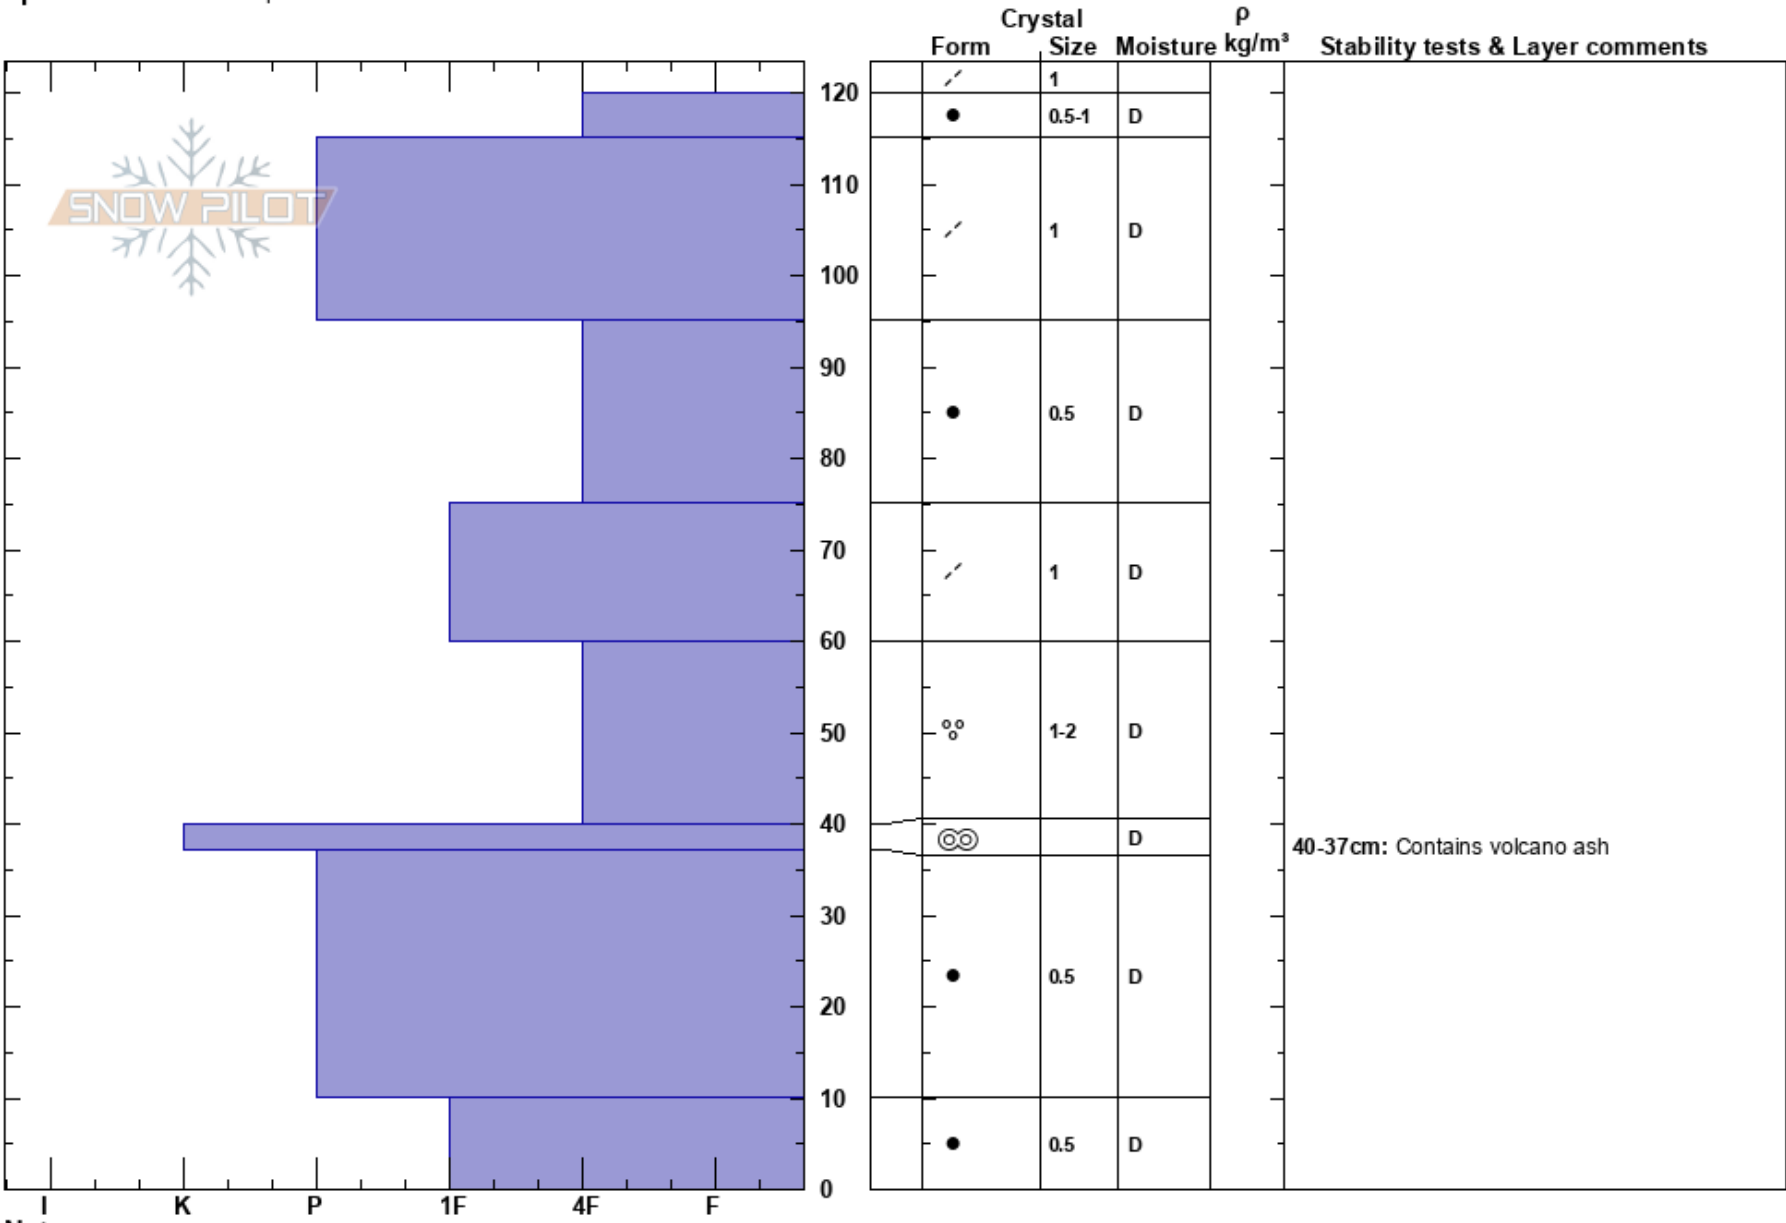

Kumroch_av_path_№6
 Kamchatka
 Russia
Elevation: 980 m
Aspect: SE
Specifics: We skied slope

Aleksey Kvasnikov
 22/11/2023 - 13:10
Co-ord: 55.70789N, 161.24651E
Slope Angle: 35°
Wind Loading: previous

Stability:
Air Temperature: -9°C
Sky Cover: BKN
Precipitation: NO
Wind: NW Moderate

HS:120
PF:4
PS:2
 40-37cm: Contains volcano ash

Notes: Layer №6 contains volcano ash.