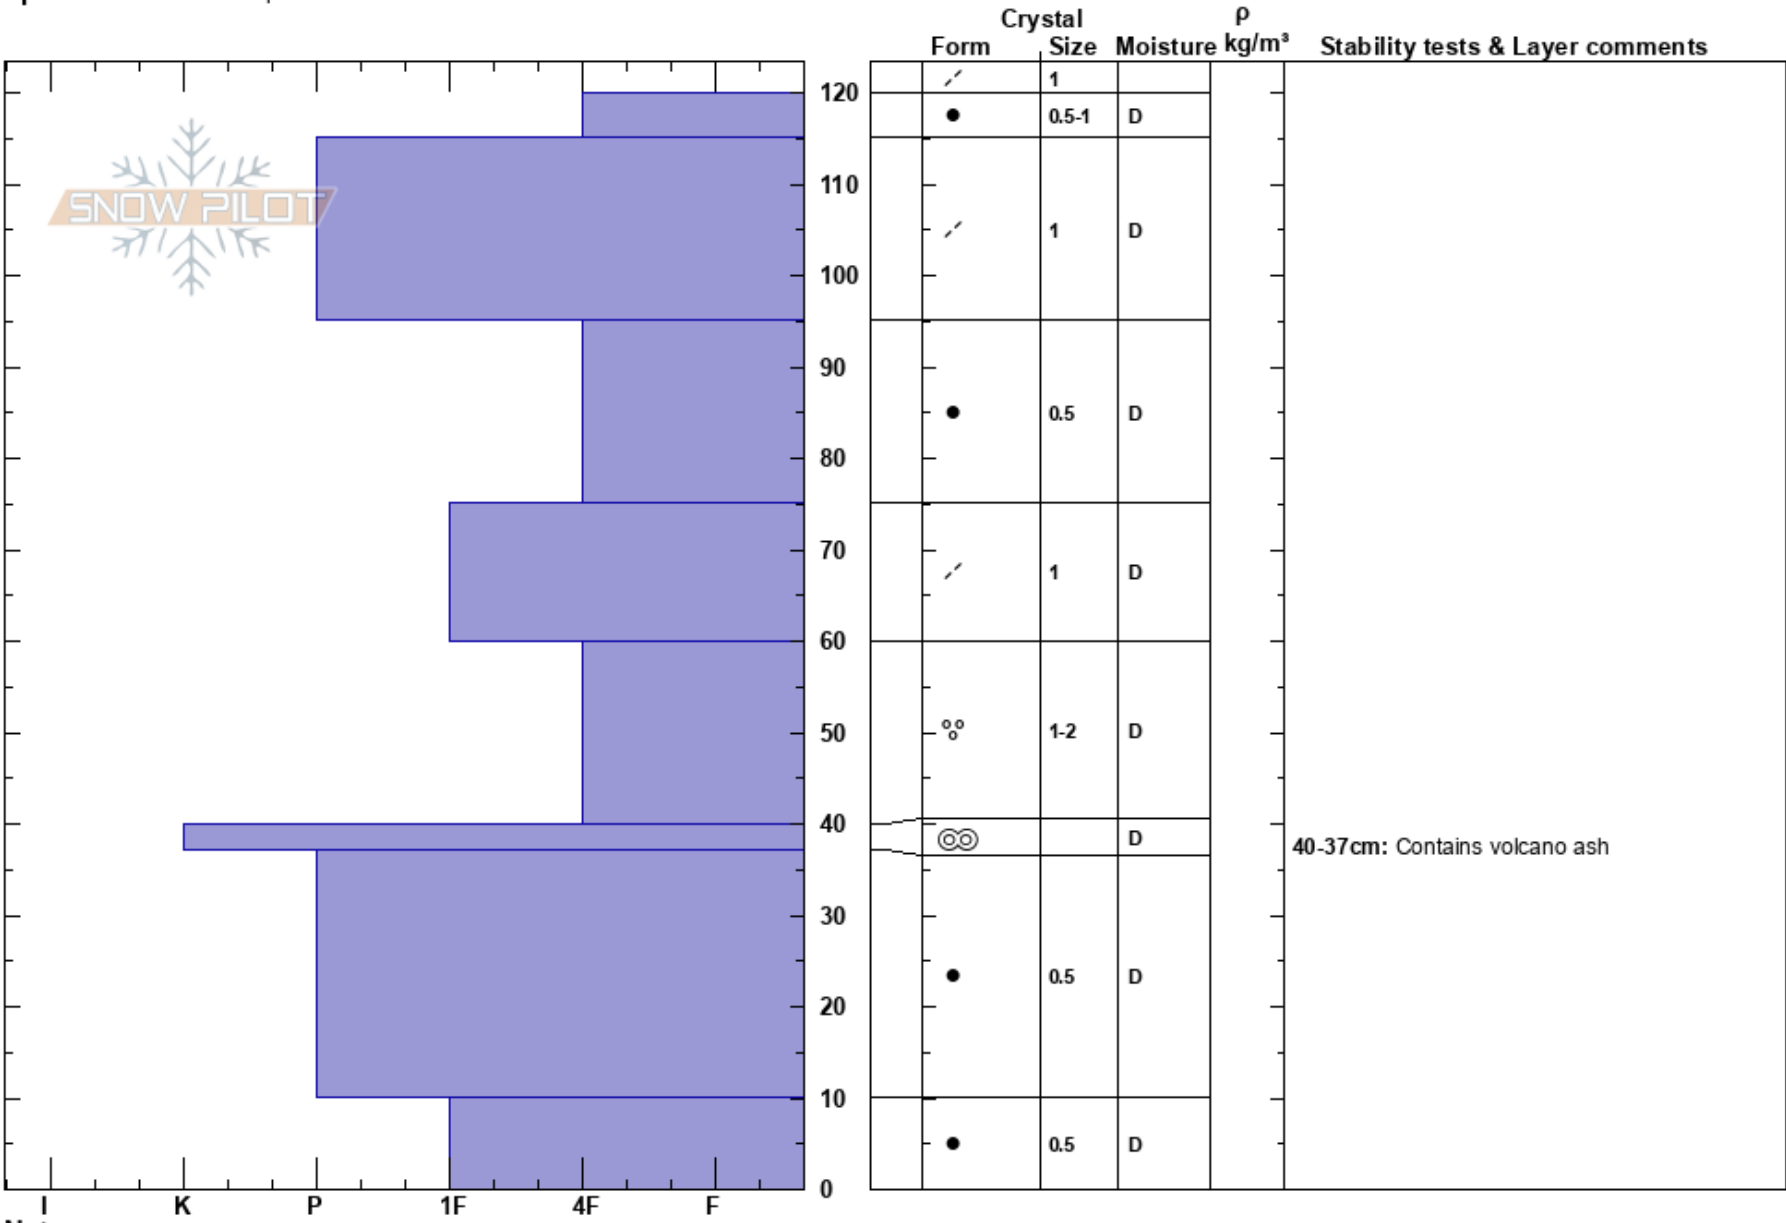

Kumroch_av_path_№6
 Kamchatka
 Russia
Elevation: 980 m
Aspect: SE
Specifics: We skied slope

Aleksey Kvasnikov
 22/11/2023 - 13:10
Co-ord: 55.70789N, 161.24651E
Slope Angle: 35°
Wind Loading: previous

Stability:
Air Temperature: -9°C
Sky Cover: BKN
Precipitation: NO
Wind: NW Moderate

HS: 120
PF: 4
PS: 2
 40-37cm: Contains volcano ash

Notes: Layer №6 contains volcano ash.