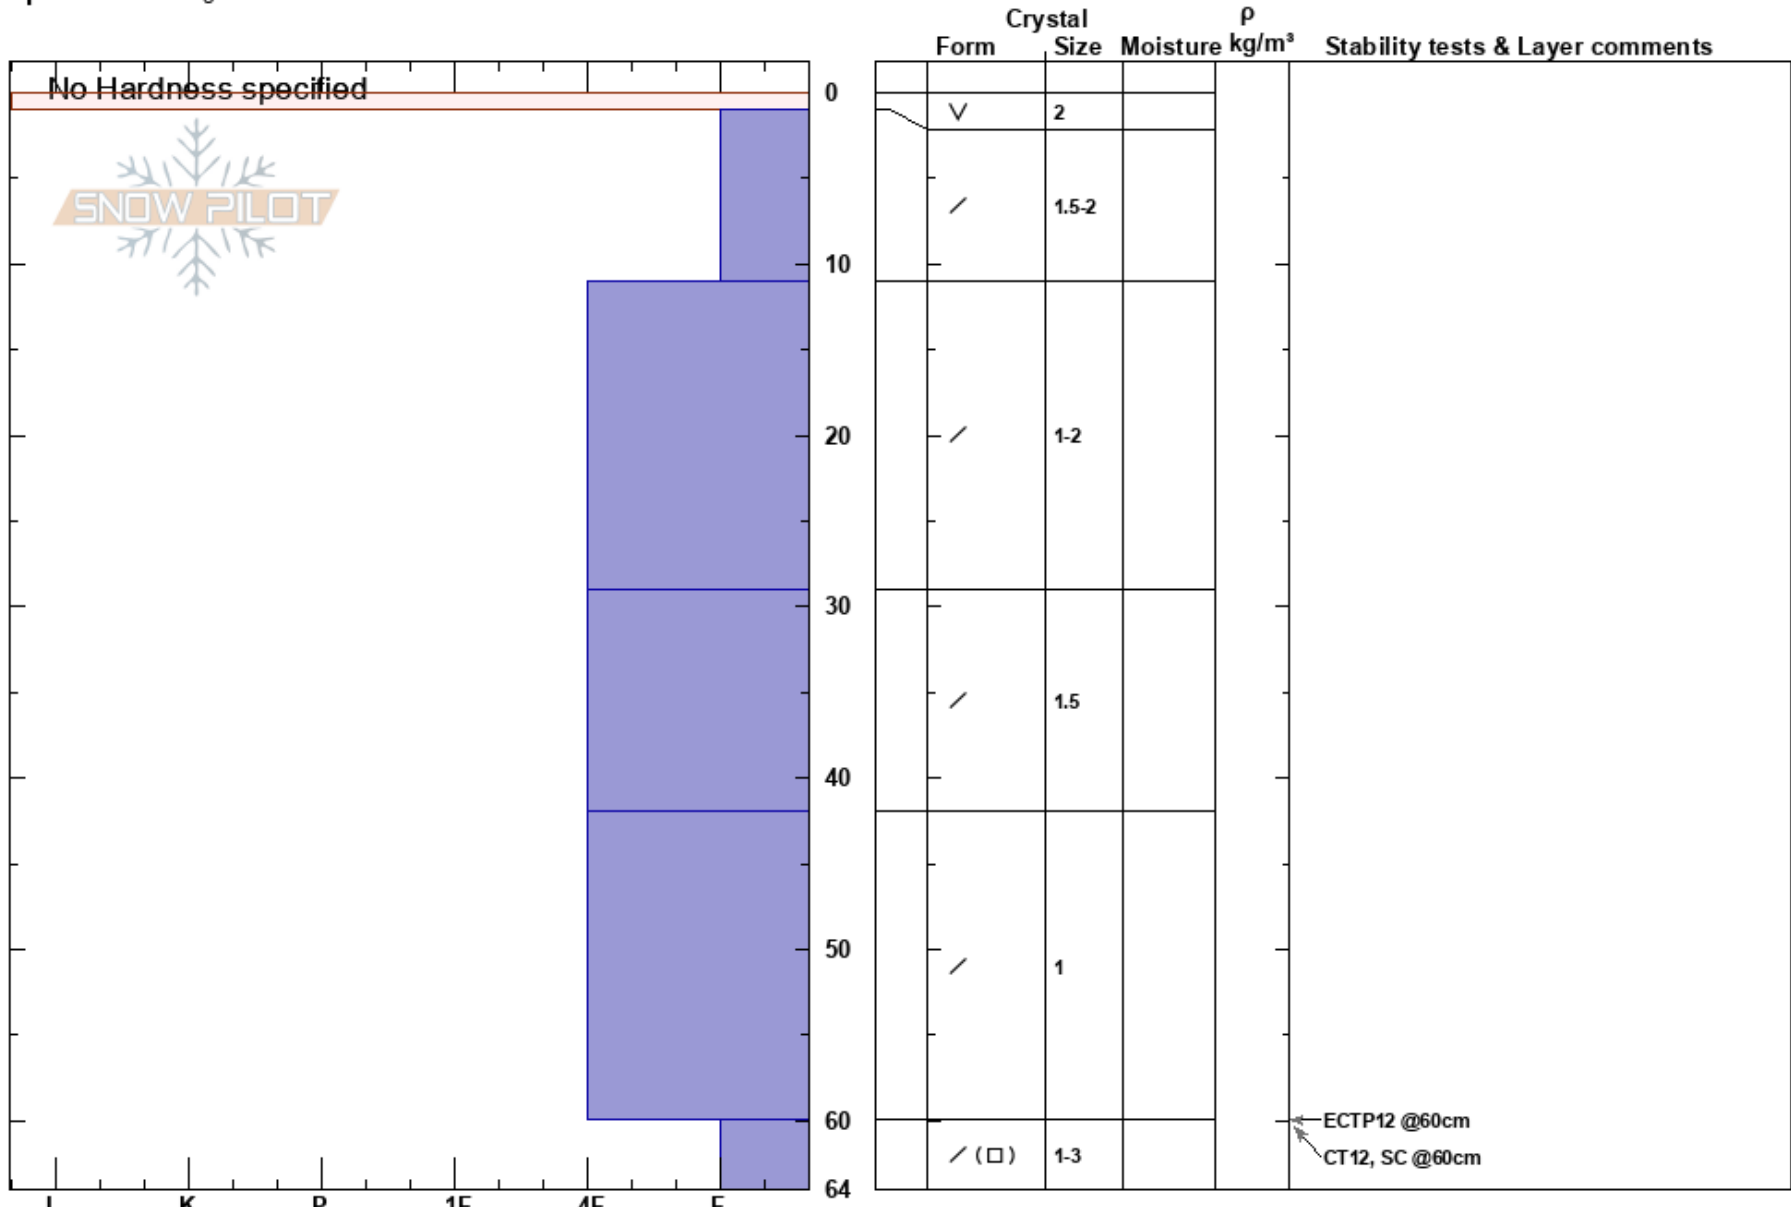

Oster, top right  
Sangre de Cristo Range  
NM

Makensie Forsyth  
12/04/2023 - 9:45am  
Co-ord: 36.59276N, 105.45374W  
Slope Angle: 35°  
Wind Loading: no

Stability:  
Air Temperature:  
Sky Cover: CLR  
Precipitation: NO  
Wind: Calm

HS:64  
PF:60  
PS:40  
60-64cm: Problematic layer

Elevation: 11890 ft  
Aspect: 0°  
Specifics: Pit dug in a Ski Area

Notes: Snow pit scoring method is 4