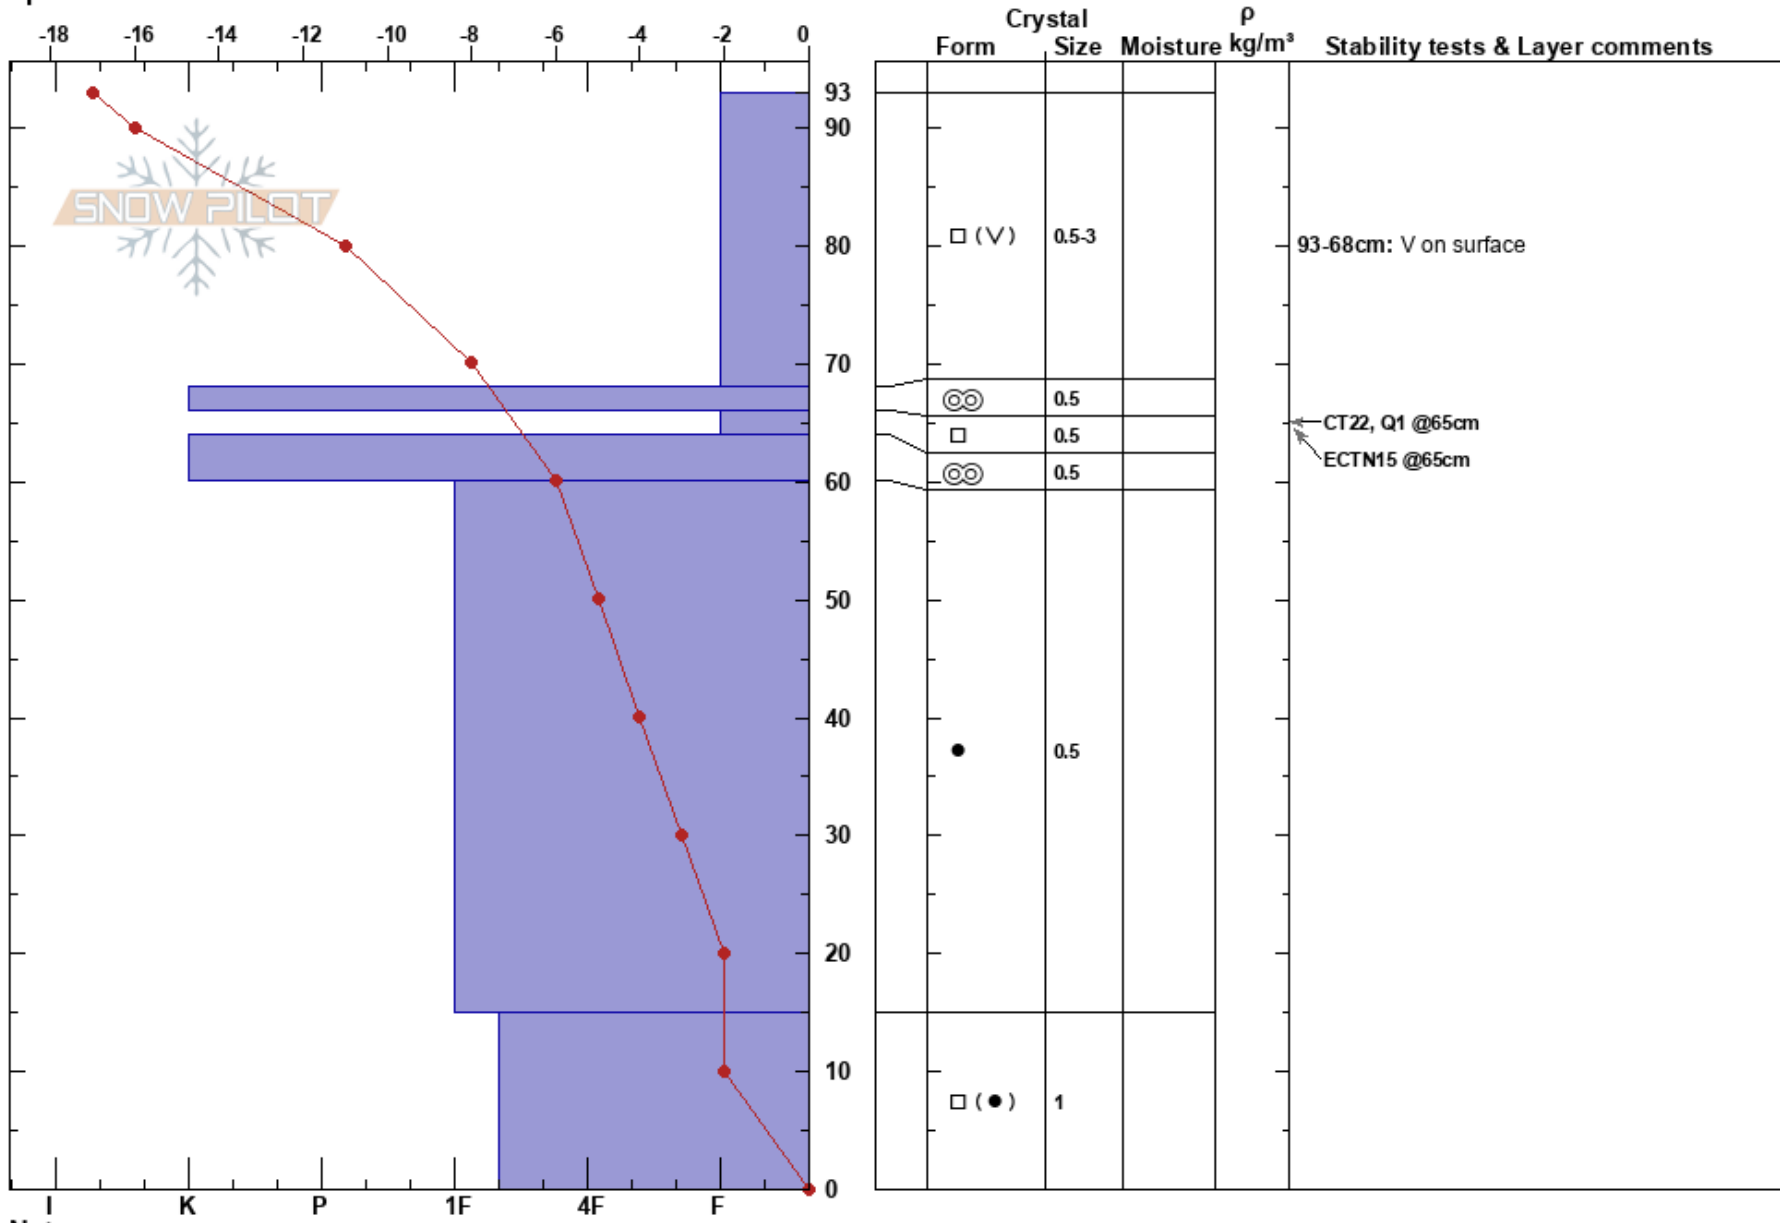

Titus Ridge
 Smoky
 ID
 Elevation: 8573 ft
 Aspect: NE
 Specifics:

Doug Bernard
 12/07/2017 - 8:00am
 Co-ord: 43.86648N, -114.71000W
 Slope Angle: 13°
 Wind Loading: no

Stability:
 Air Temperature: -12°C
 Sky Cover: CLR
 Precipitation: NO
 Wind: N Calm

HS:93
 PS:25
 93-68cm: V on surface
 66-64cm: Problematic layer

Notes: