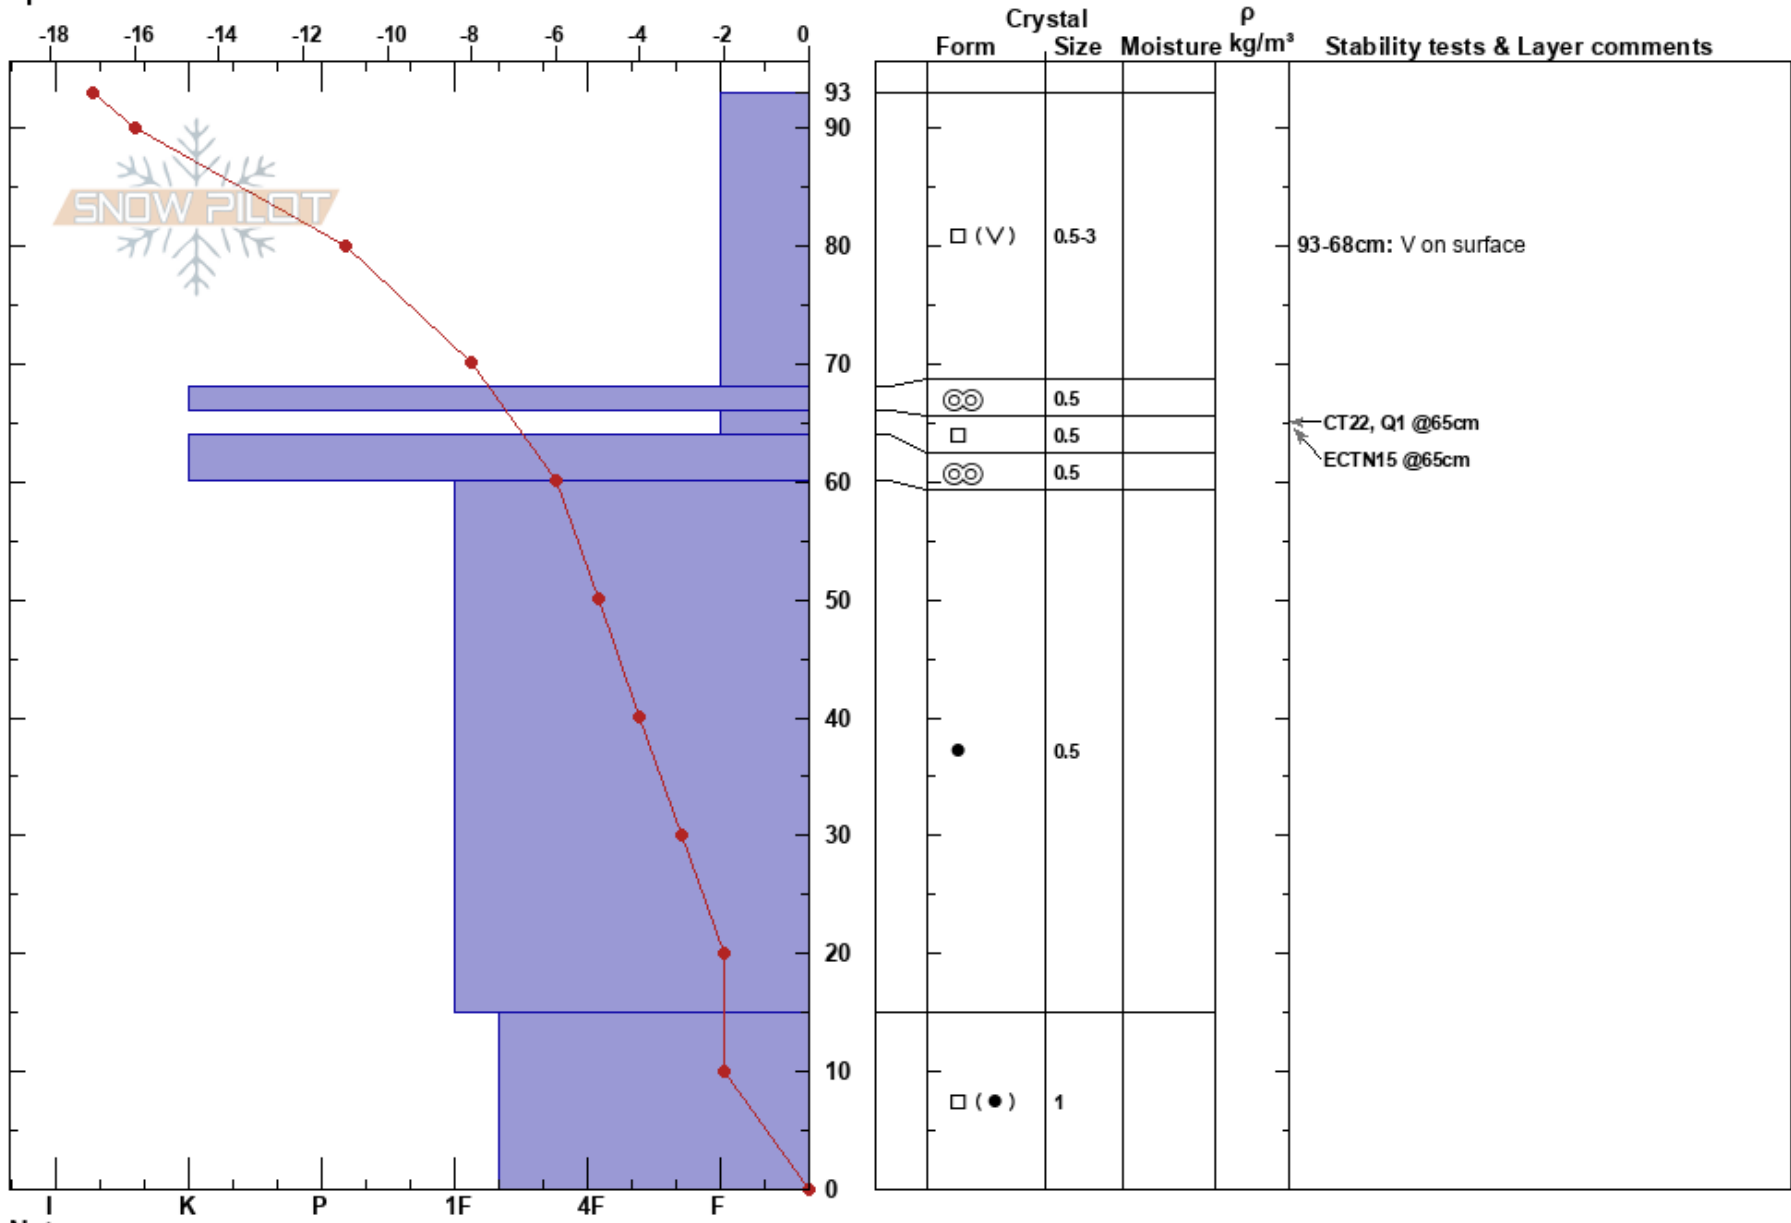

Titus Ridge  
 Smoky  
 ID  
 Elevation: 8573 ft  
 Aspect: NE  
 Specifics:

Doug Bernard  
 12/07/2017 - 8:00am  
 Co-ord: 43.86648N, -114.71000W  
 Slope Angle: 13°  
 Wind Loading: no

Stability:  
 Air Temperature: -12°C  
 Sky Cover: CLR  
 Precipitation: NO  
 Wind: N Calm

HS:93  
 PS: 25  
 93-68cm: V on surface  
 66-64cm: Problematic layer

Notes: