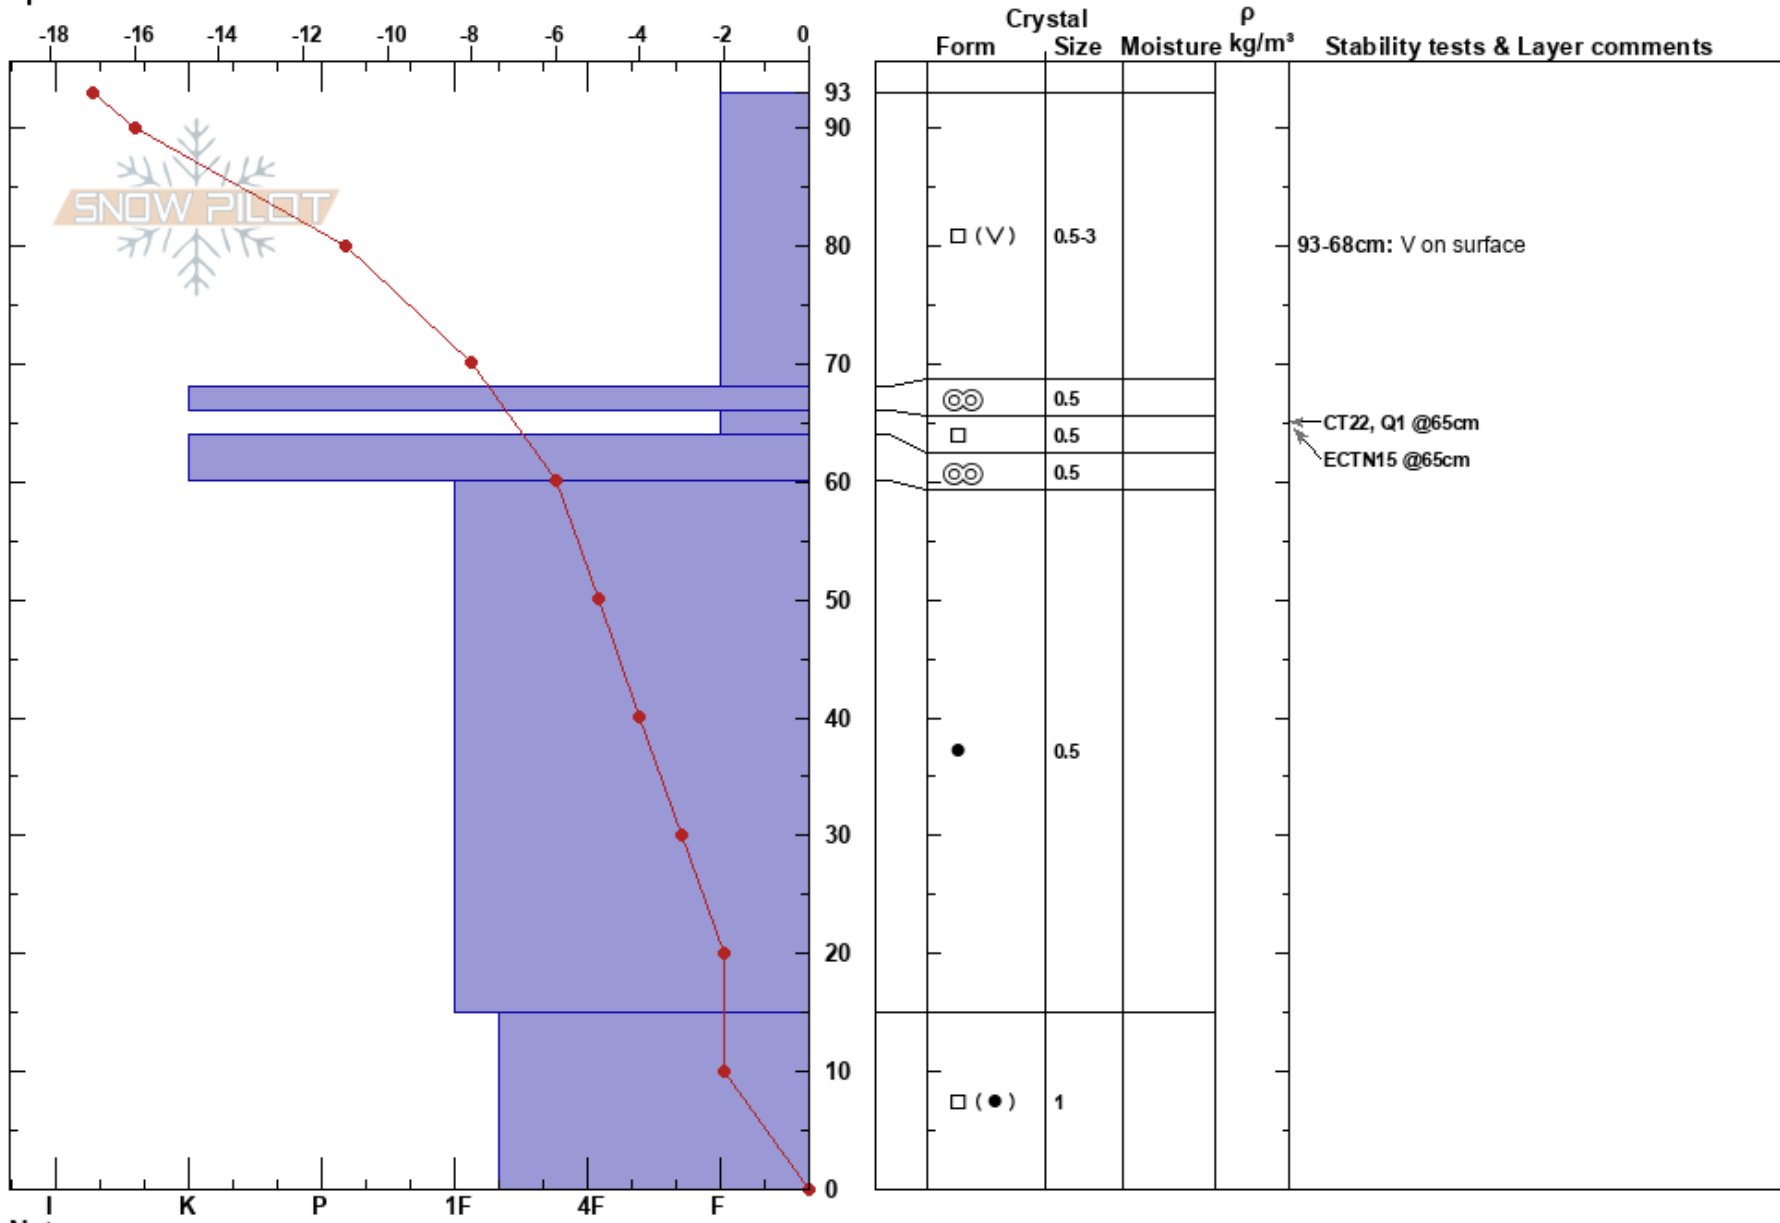

Titus Ridge  
 Smoky  
 ID  
 Elevation: 8573 ft  
 Aspect: NE  
 Specifics:

Doug Bernard  
 12/07/2017 - 8:00am  
 Co-ord: 43.86648N, -114.71000W  
 Slope Angle: 13°  
 Wind Loading: no

Stability:  
 Air Temperature: -12°C  
 Sky Cover: CLR  
 Precipitation: NO  
 Wind: N Calm

HS:93  
 PS:25  
 93-68cm: V on surface  
 66-64cm: Problematic layer

Notes: