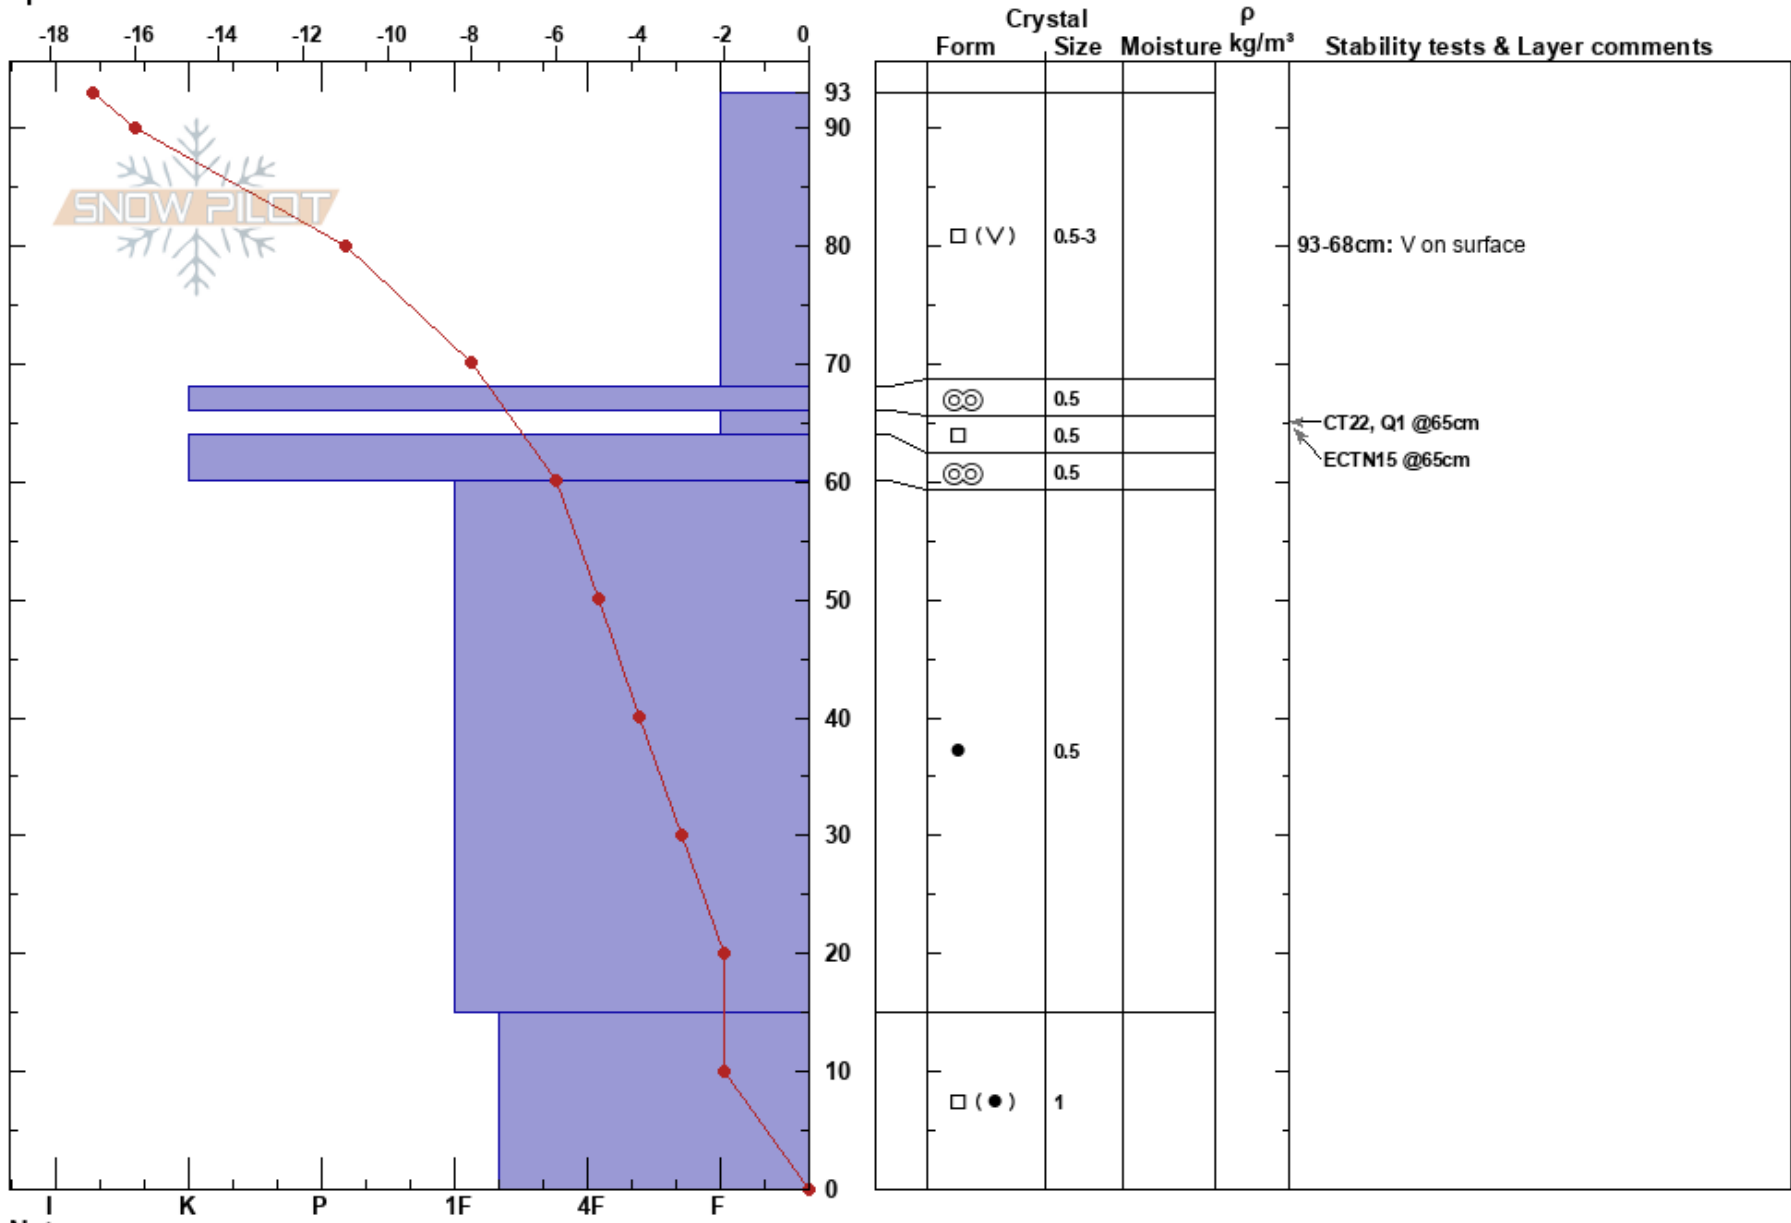

Titus Ridge
 Smoky
 ID
 Elevation: 8573 ft
 Aspect: NE
 Specifics:

Doug Bernard
 12/07/2017 - 8:00am
 Co-ord: 43.86648N, -114.71000W
 Slope Angle: 13°
 Wind Loading: no

Stability:
 Air Temperature: -12°C
 Sky Cover: CLR
 Precipitation: NO
 Wind: N Calm

HS:93
 PS:25
 93-68cm: V on surface
 66-64cm: Problematic layer

Notes: