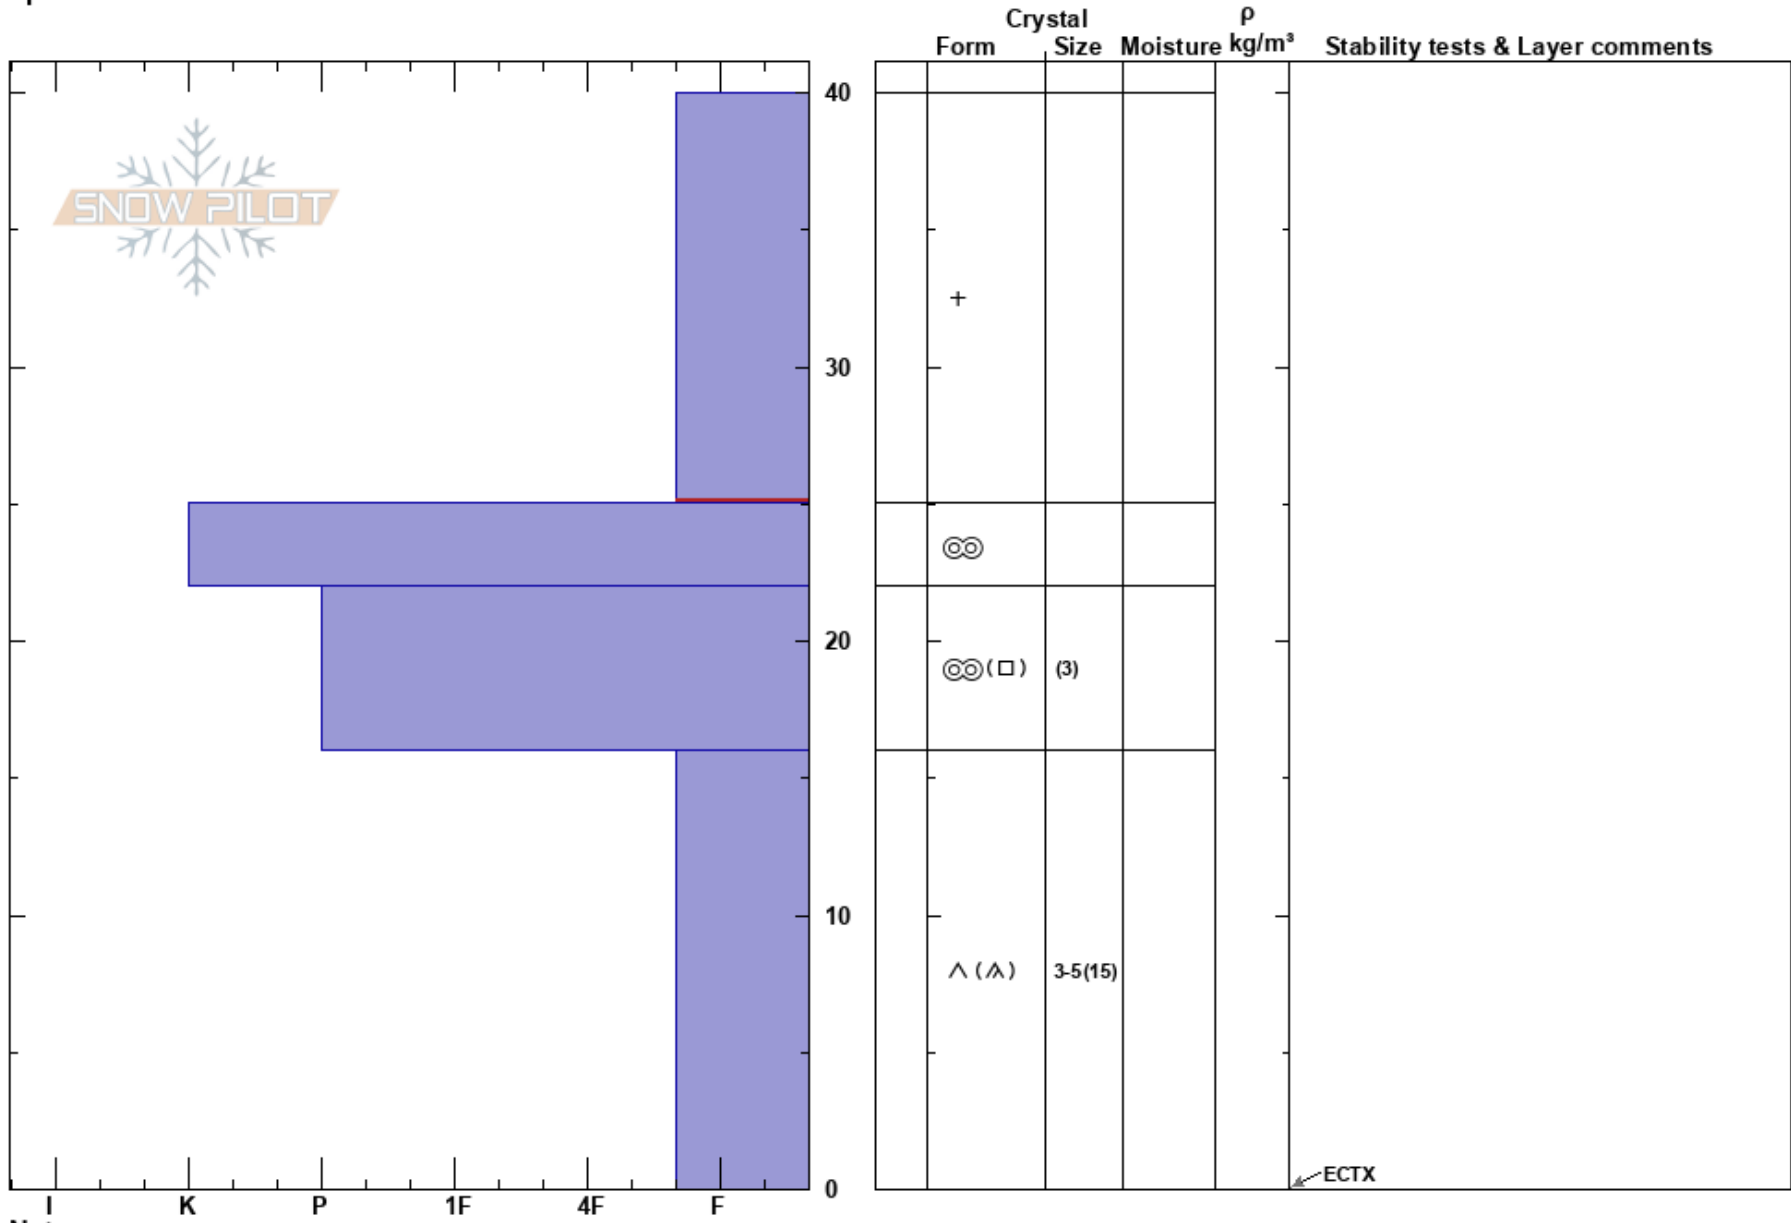

Ski Hill
 Lionhead Range
 MT
 Elevation: 8000 ft
 Aspect: 47°
 Specifics:

Zach Peterson
 12/03/2023 - 1:00pm
 Co-ord:
 Slope Angle: 18°
 Wind Loading: no

Stability:
 Air Temperature:
 Sky Cover: OVC
 Precipitation: NO
 Wind: SW Light Breeze

HS:40
 Layer Notes:
 40-25cm: Problematic layer

Notes:

ECTX