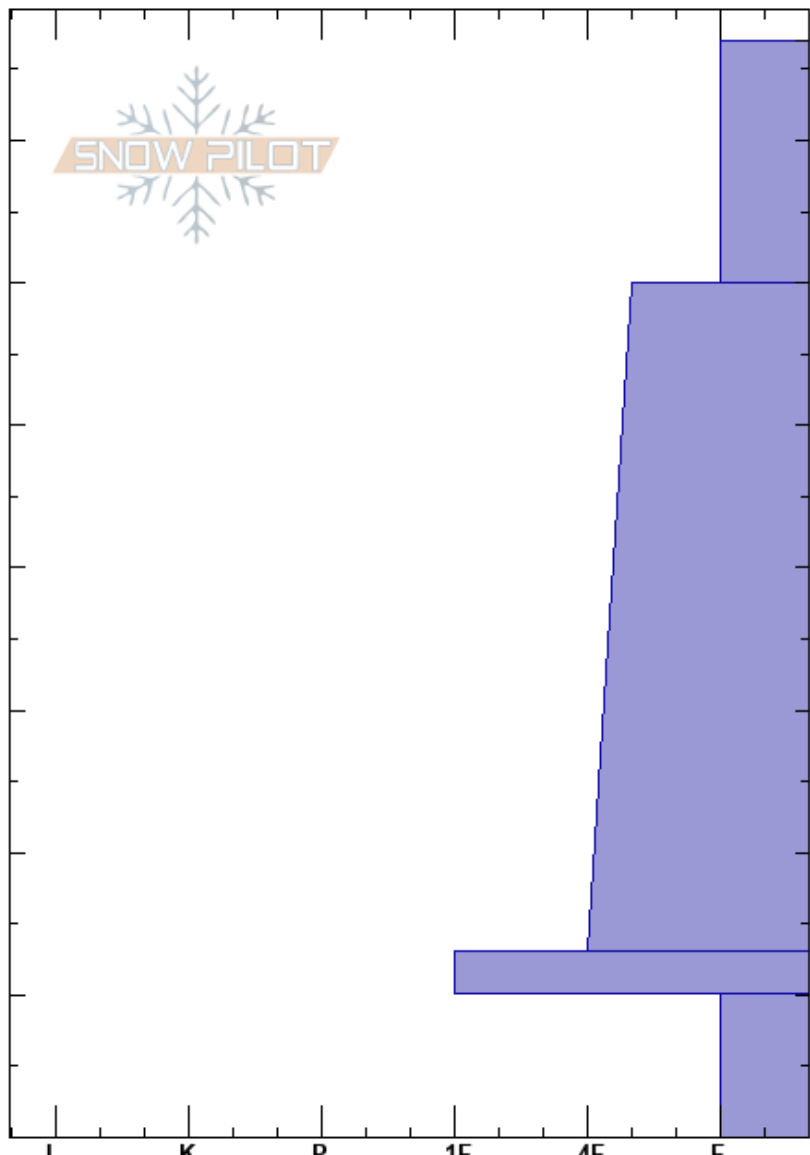

Exterminator  
 Bear River Range  
 UT  
 Elevation: 8549 ft  
 Aspect: NW

Andy Morris  
 12/03/2023 - 10:30am  
 Co-ord: 41.37692N, -111.77473E  
 Slope Angle: 31°  
 Wind Loading: yes

Stability: Very Poor  
 Air Temperature: 26°F  
 Sky Cover: OVC  
 Precipitation: S-1  
 Wind: NW Moderate  
 HS:77  
 PF:77  
 PS: 15  
 13-10cm: Problematic layer

Specifics: Collapsing, widespread; Collapsing, localized; Cracking; Recent avalanche activity on similar slopes; We skied slope

Crystal Form	Size	Moisture	ρ kg/m³	Stability tests & Layer comments
/				
f				
⊙⊙				← ECTP1 @13cm
□				

Notes: whumphing and shooting cracks on the skin track 10-15ft from wind lips