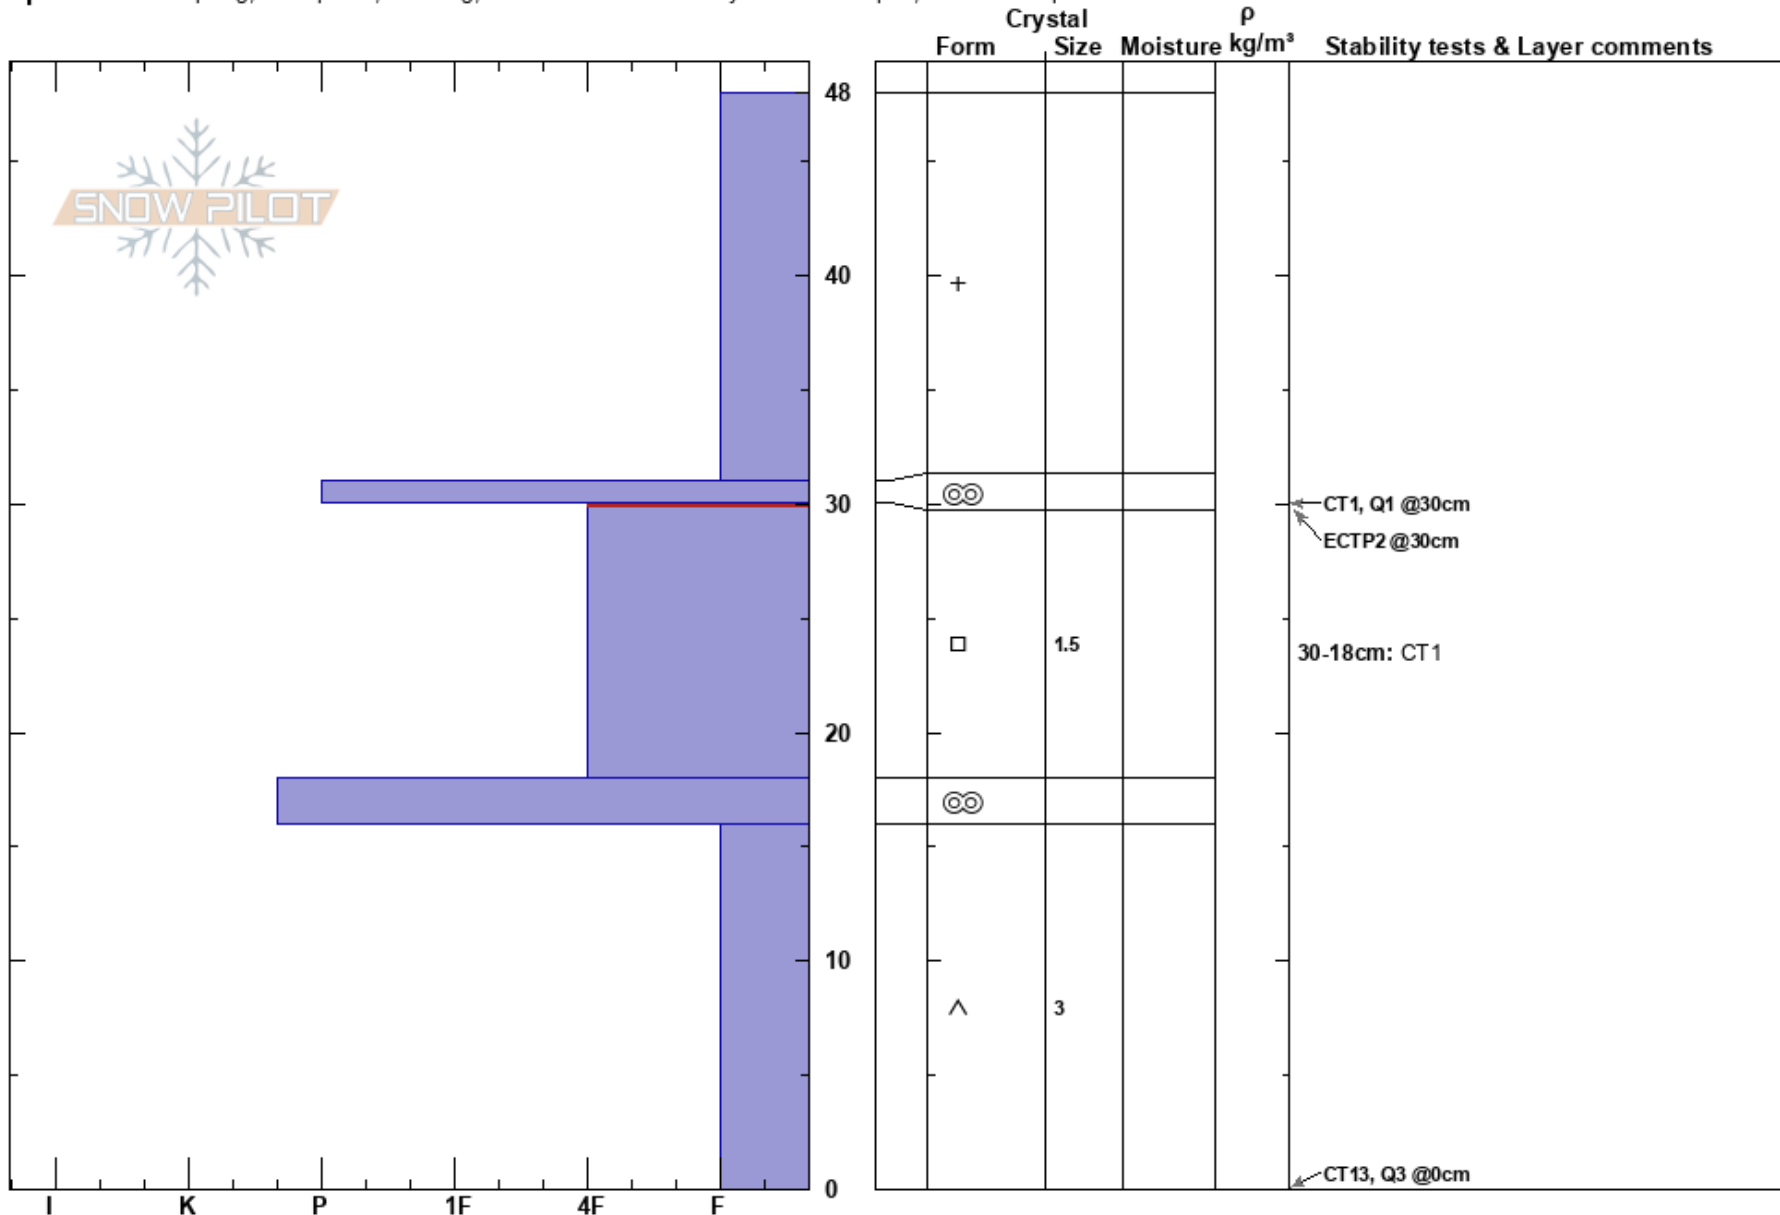

Lionhead  
 Lionhead Range  
 MT  
 Elevation: 8558 ft  
 Aspect: NE

Nicholas Salsburg  
 12/03/2023 - 1:00pm  
 Co-ord: 44.68590N, -111.28685W  
 Slope Angle: 16°  
 Wind Loading: yes

Stability:  
 Air Temperature: 19°F  
 Sky Cover: OVC  
 Precipitation: S2  
 Wind: W Light Breeze

HS:48  
 30-18cm: CT1  
 30-18cm: Problematic layer

Specifics: Collapsing, widespread; Cracking; Recent avalanche activity on similar slopes; We skied slope

Notes: Nicholas Salsburg, Tate Hughes