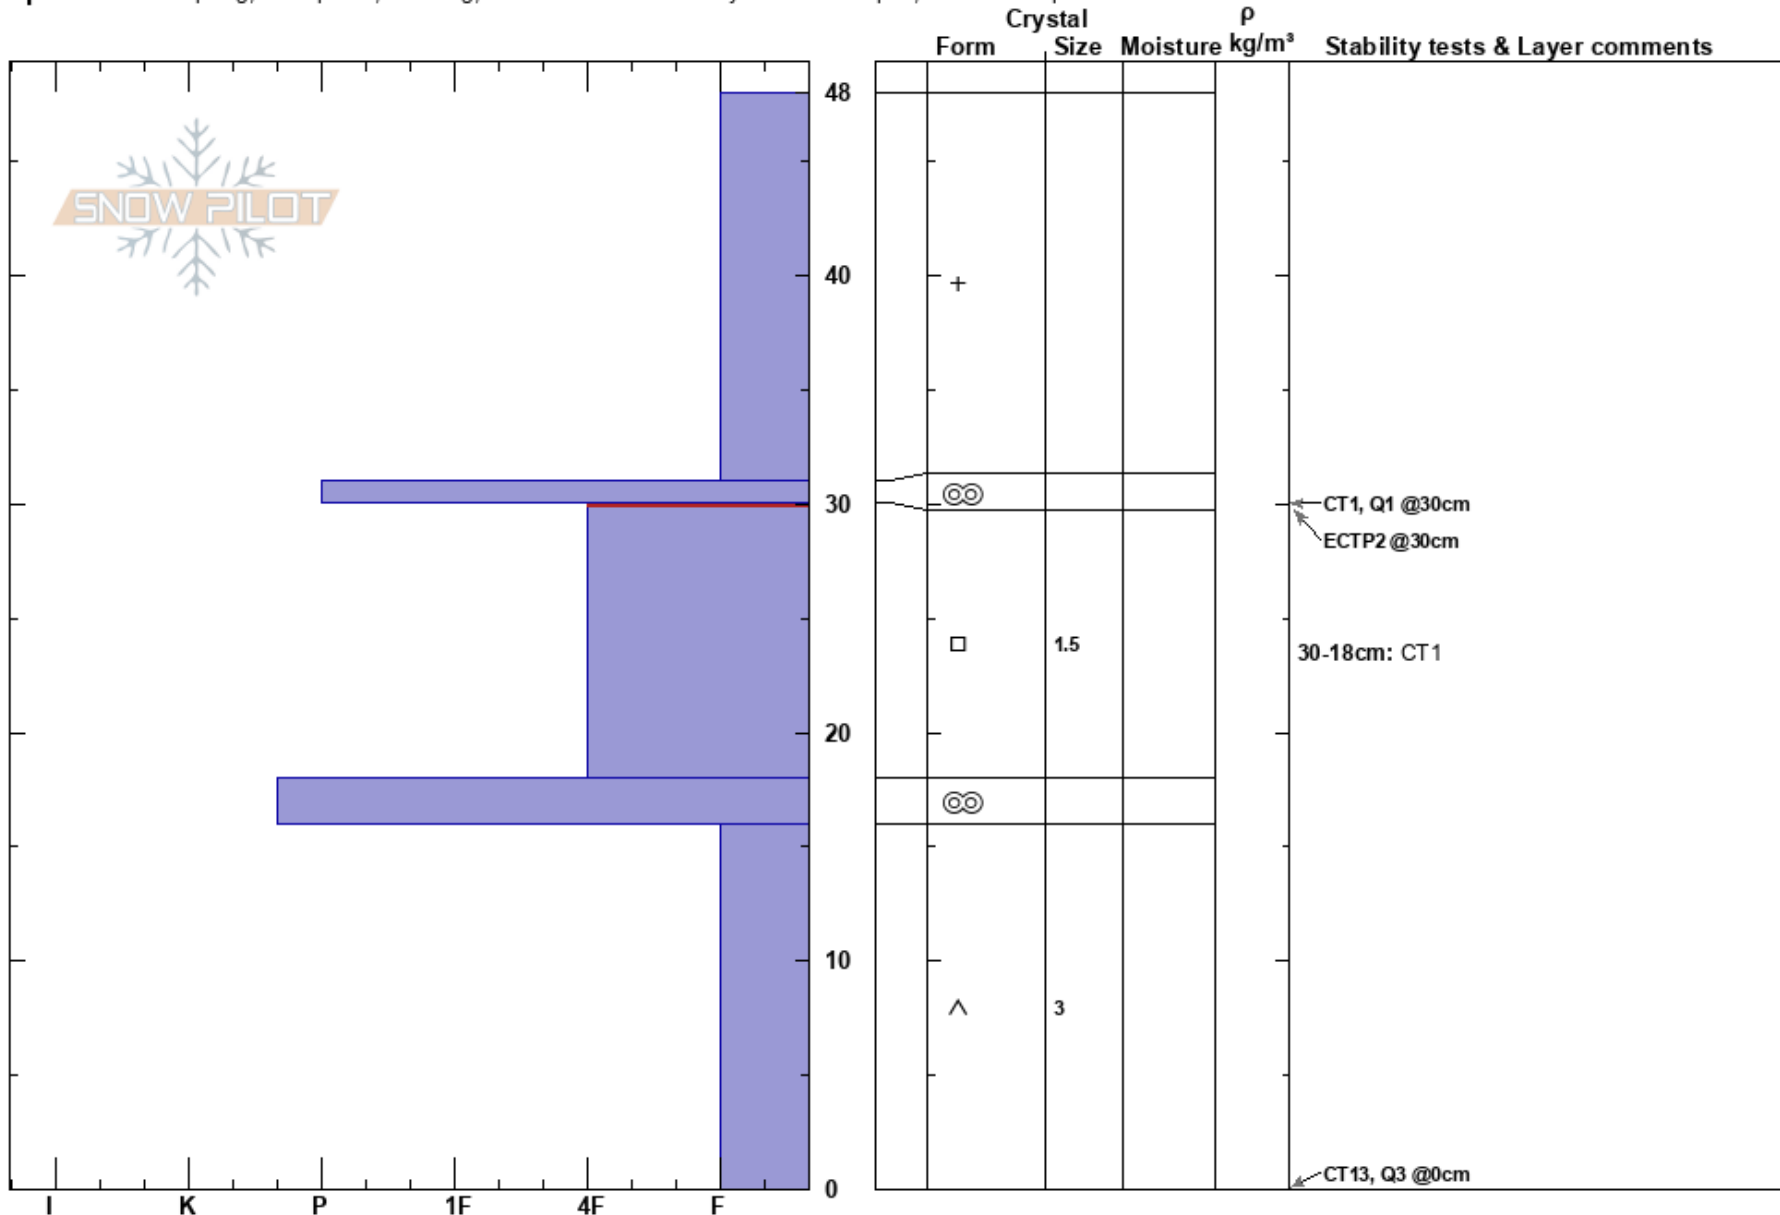

Lionhead
 Lionhead Range
 MT
 Elevation: 8558 ft
 Aspect: NE

Nicholas Salsburg
 12/03/2023 - 1:00pm
 Co-ord: 44.68590N, -111.28685W
 Slope Angle: 16°
 Wind Loading: yes

Stability:
 Air Temperature: 19°F
 Sky Cover: OVC
 Precipitation: S2
 Wind: W Light Breeze

HS:48
 Layer Notes:
 30-18cm: CT1
 30-18cm: Problematic layer

Specifics: Collapsing, widespread; Cracking; Recent avalanche activity on similar slopes; We skied slope

Notes: Nicholas Salsburg, Tate Hughes