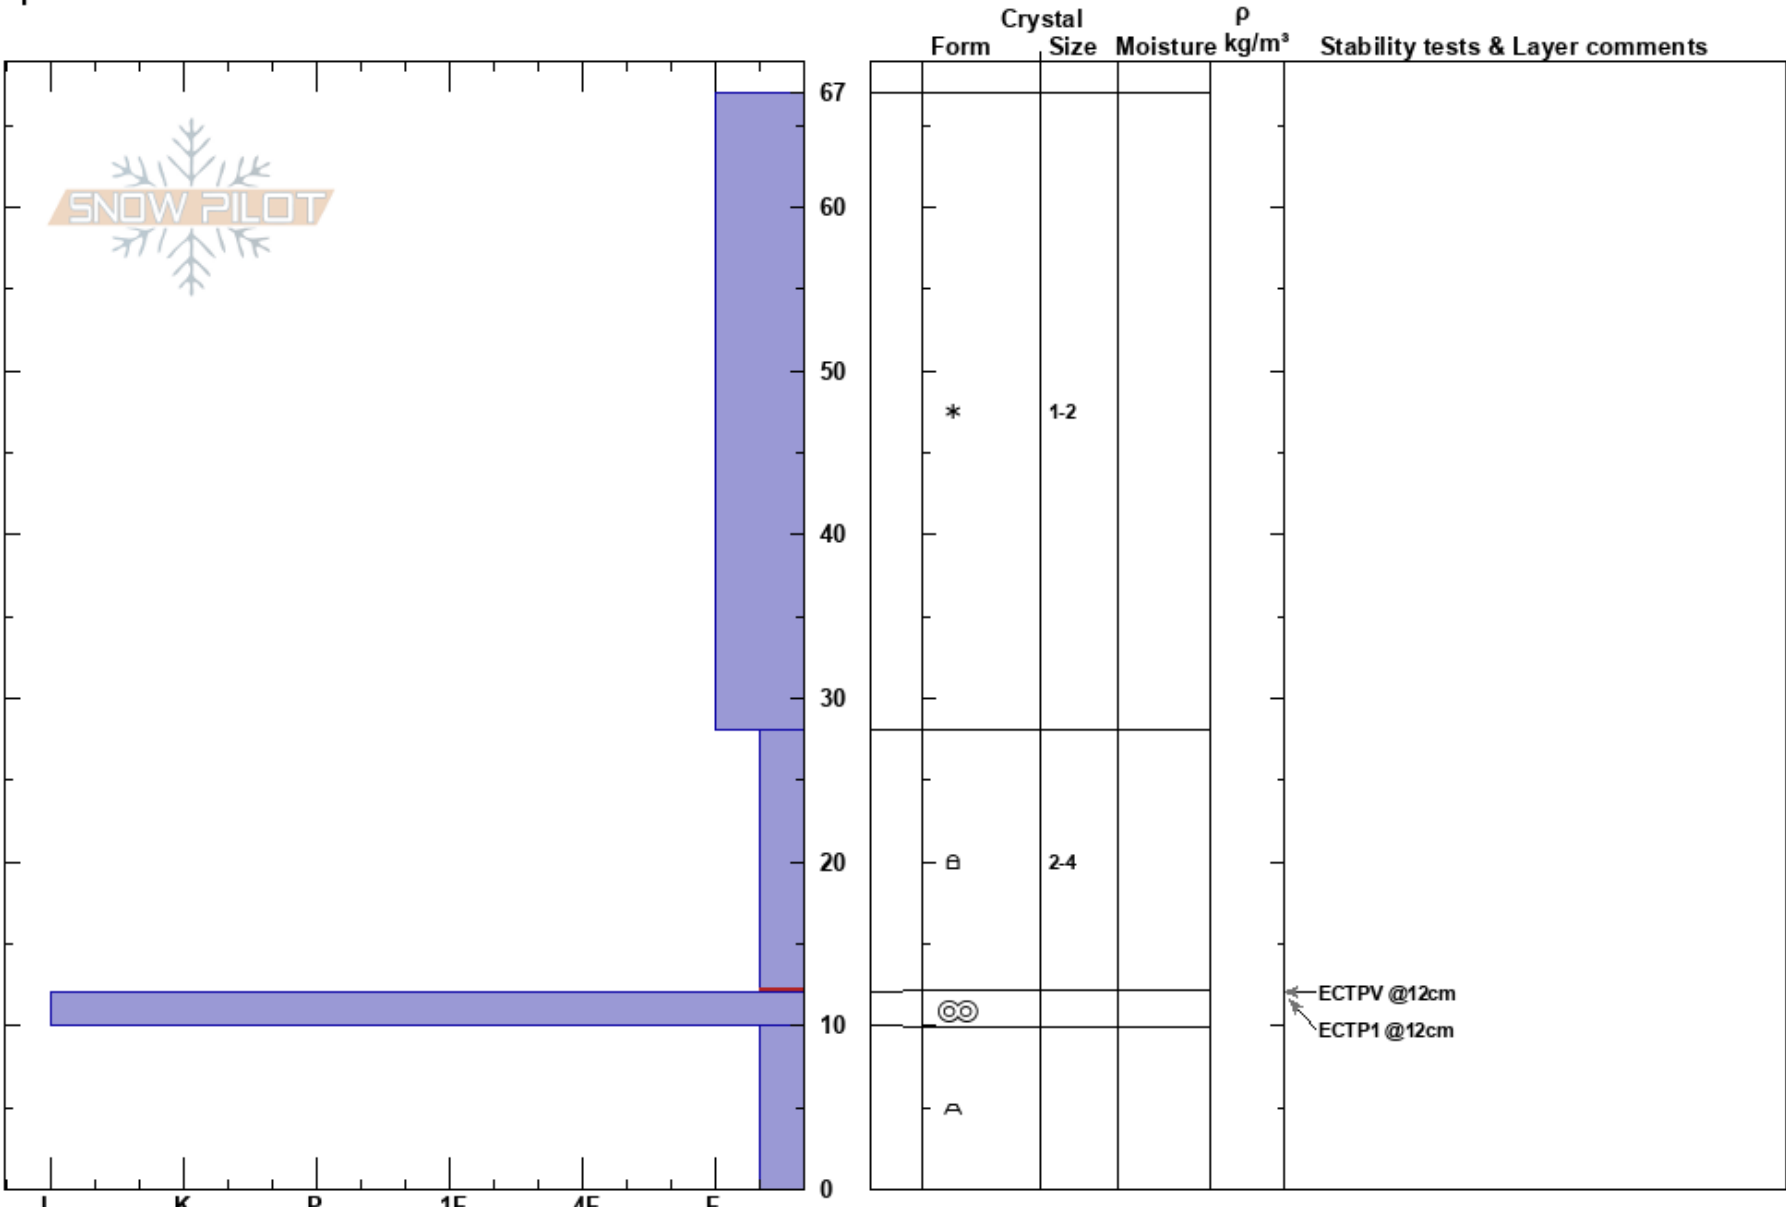

Olympic bowl  
 Snake River Range  
 WY  
 Elevation: 8700 ft  
 Aspect:  
 Specifics:

Max Ryan  
 12/03/2023 - 11:45am  
 Co-ord: 43.49103N, -110.95533W  
 Slope Angle: 25°  
 Wind Loading: no

Stability:  
 Air Temperature:  
 Sky Cover: OVC  
 Precipitation: S-1  
 Wind: NW Light Breeze

HS:67  
 PF:50  
 PS:30  
 28-12cm:Problematic layer

Notes: