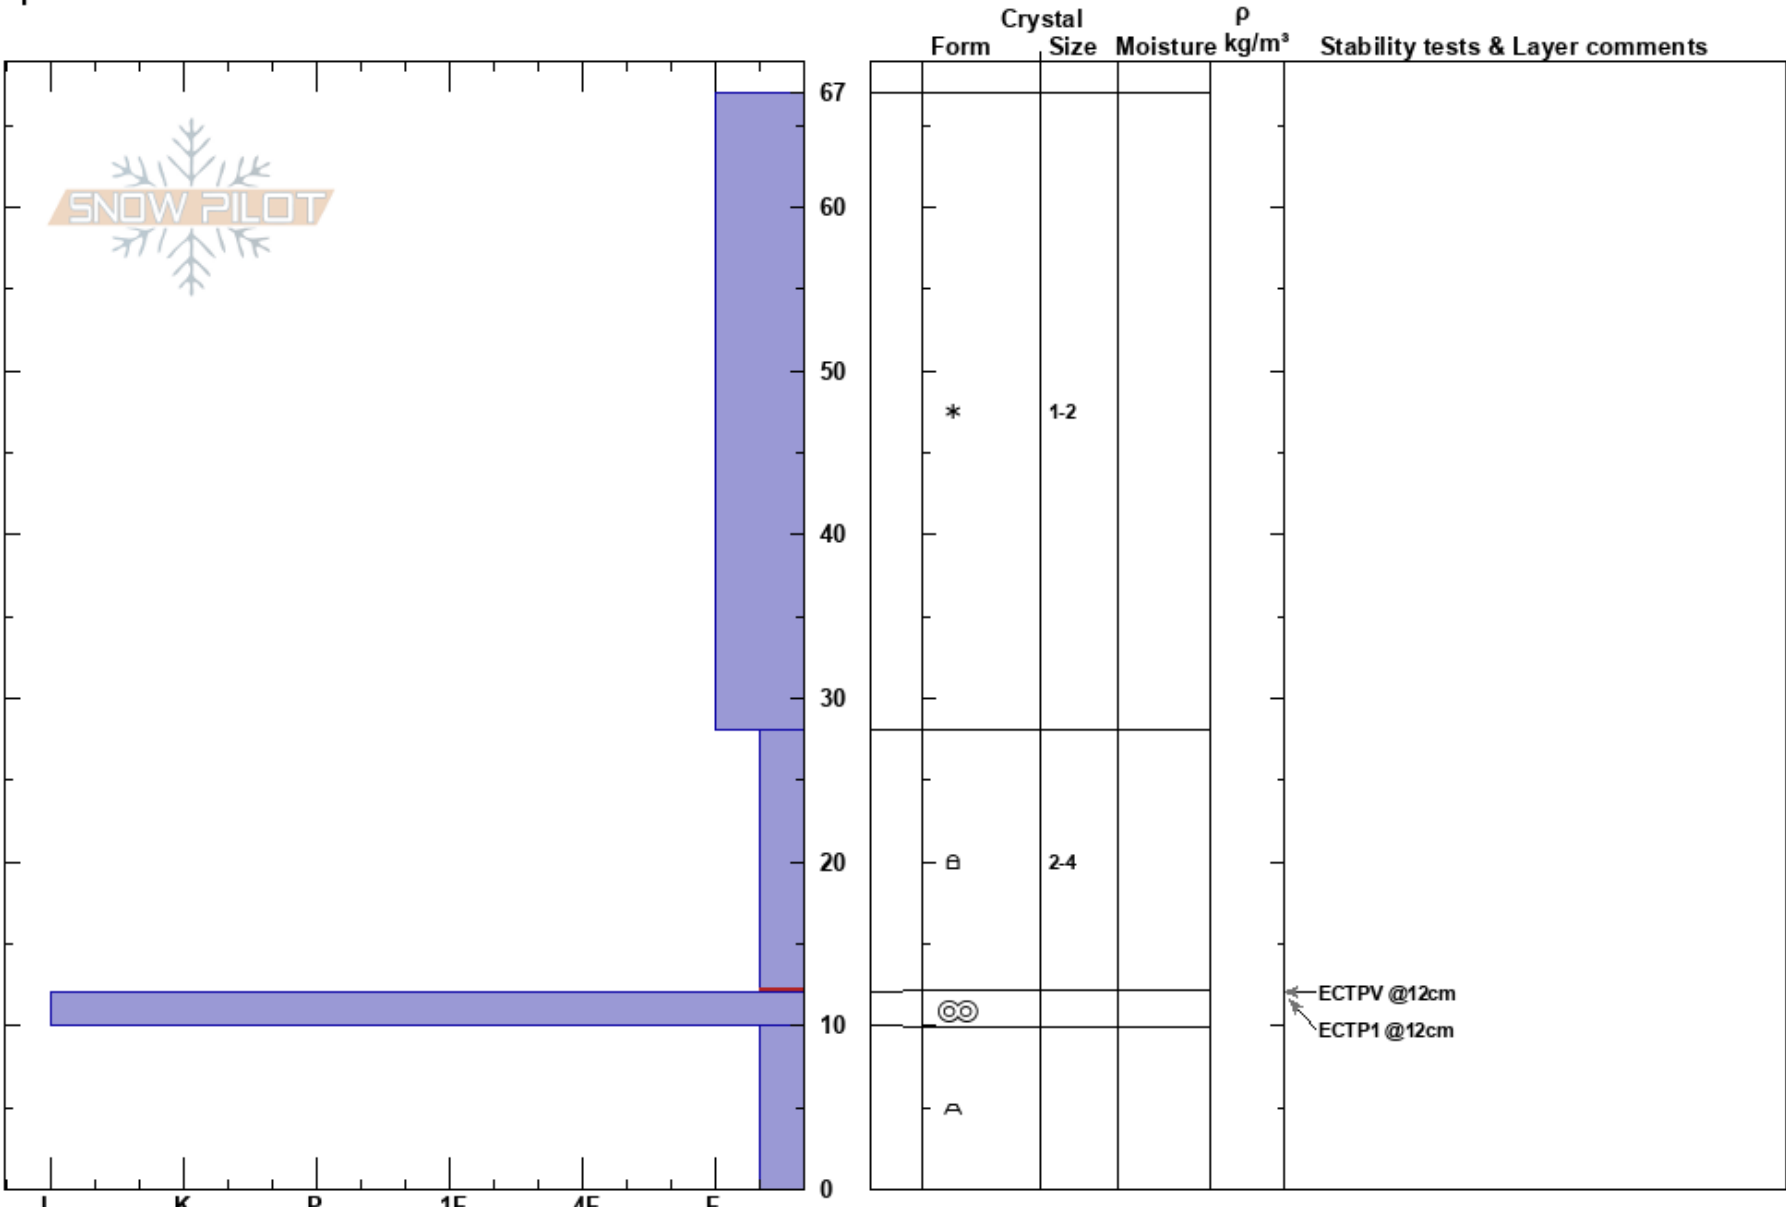

Olympic bowl
 Snake River Range
 WY
 Elevation: 8700 ft
 Aspect:
 Specifics:

Max Ryan
 12/03/2023 - 11:45am
 Co-ord: 43.49103N, -110.95533W
 Slope Angle: 25°
 Wind Loading: no

Stability:
 Air Temperature:
 Sky Cover: OVC
 Precipitation: S-1
 Wind: NW Light Breeze

HS:67
 PF:50
 PS:30
 28-12cm:Problematic layer

Notes: