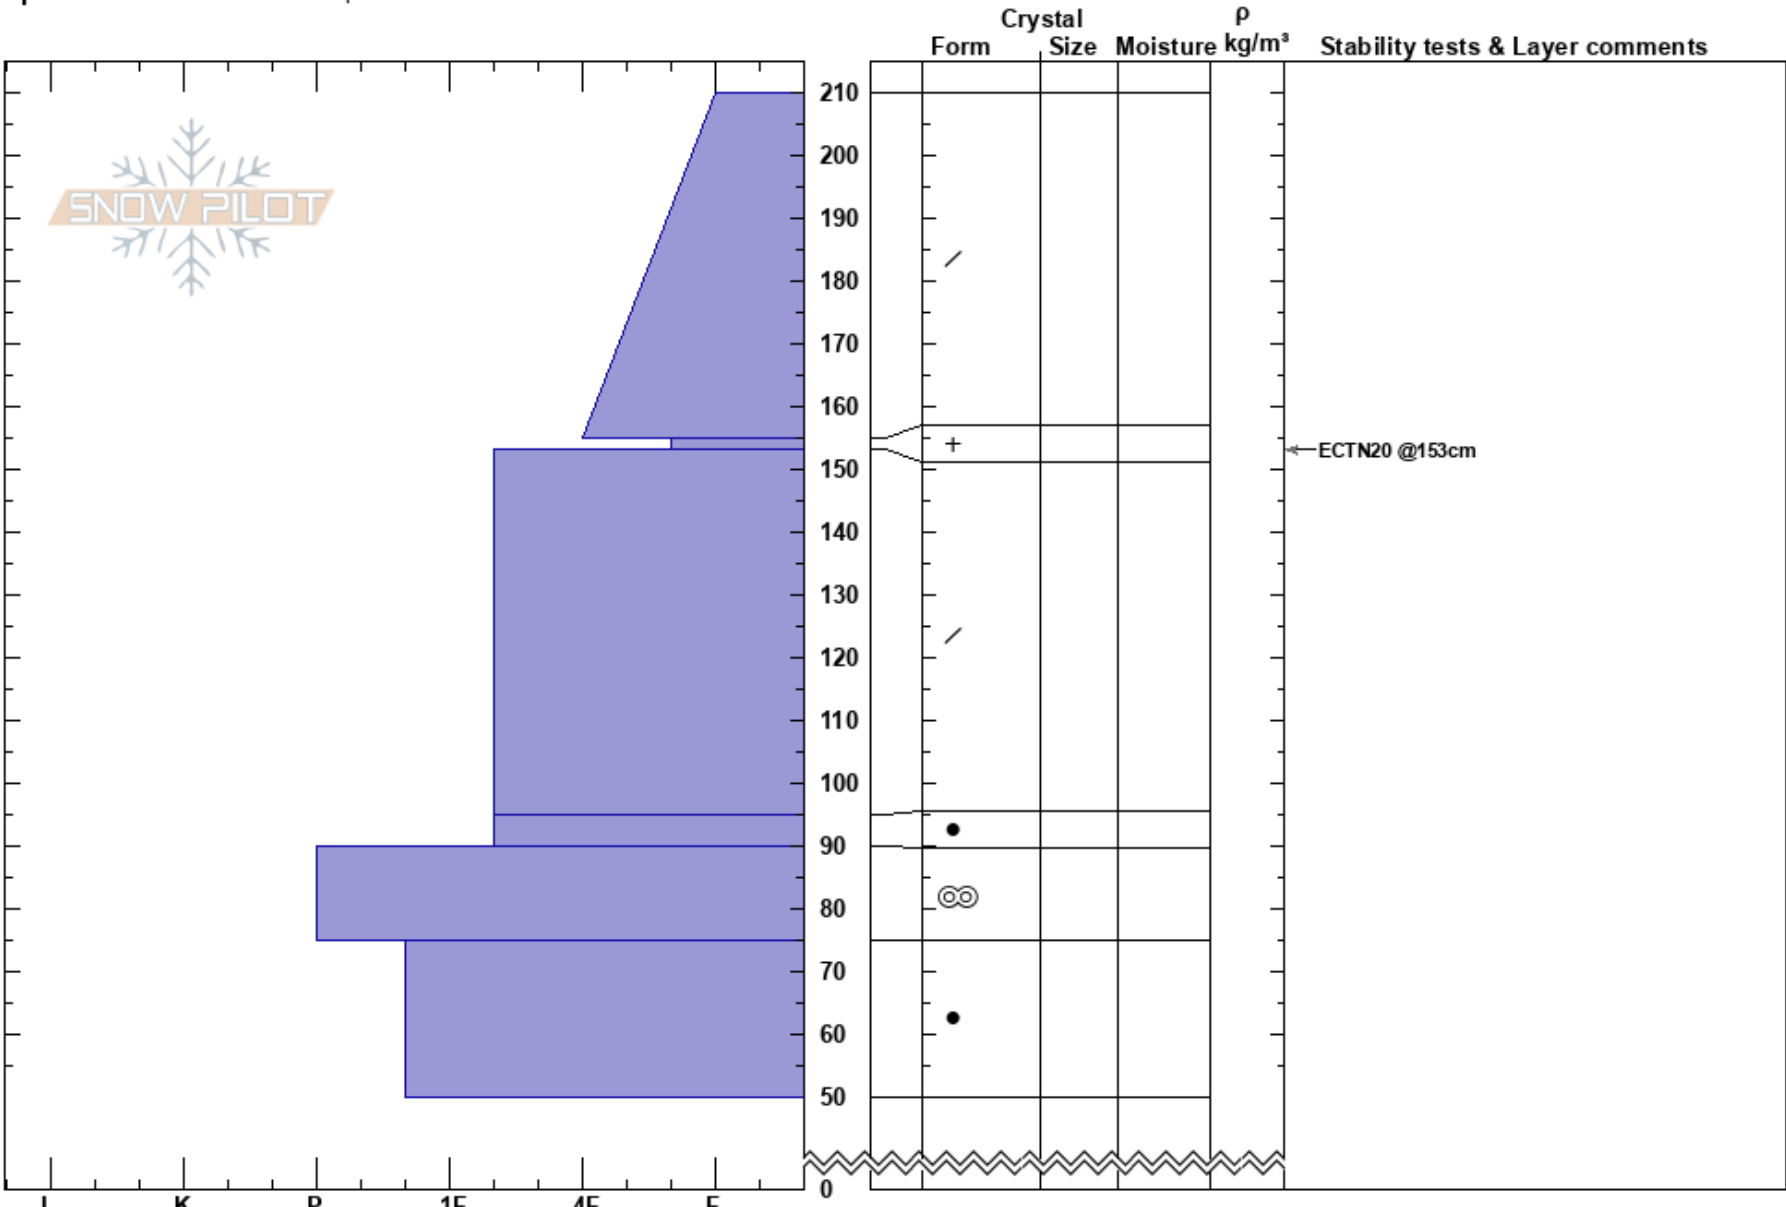

Seattle Ridge-Triangle
 Kenai Mountains
 AK
 Elevation: 2850 ft
 Aspect: 275°
 Specifics: We snowmobiled slope

Andrew Schauer
 12/02/2023 - 1:00pm
 Co-ord: 60.81111N, -149.22917W
 Slope Angle: 15°
 Wind Loading: no

Stability: Good HS:210
 Air Temperature: -6°C PF:30
 Sky Cover: SCT
 Precipitation: NO
 Wind: Calm

Layer Notes:

Notes: