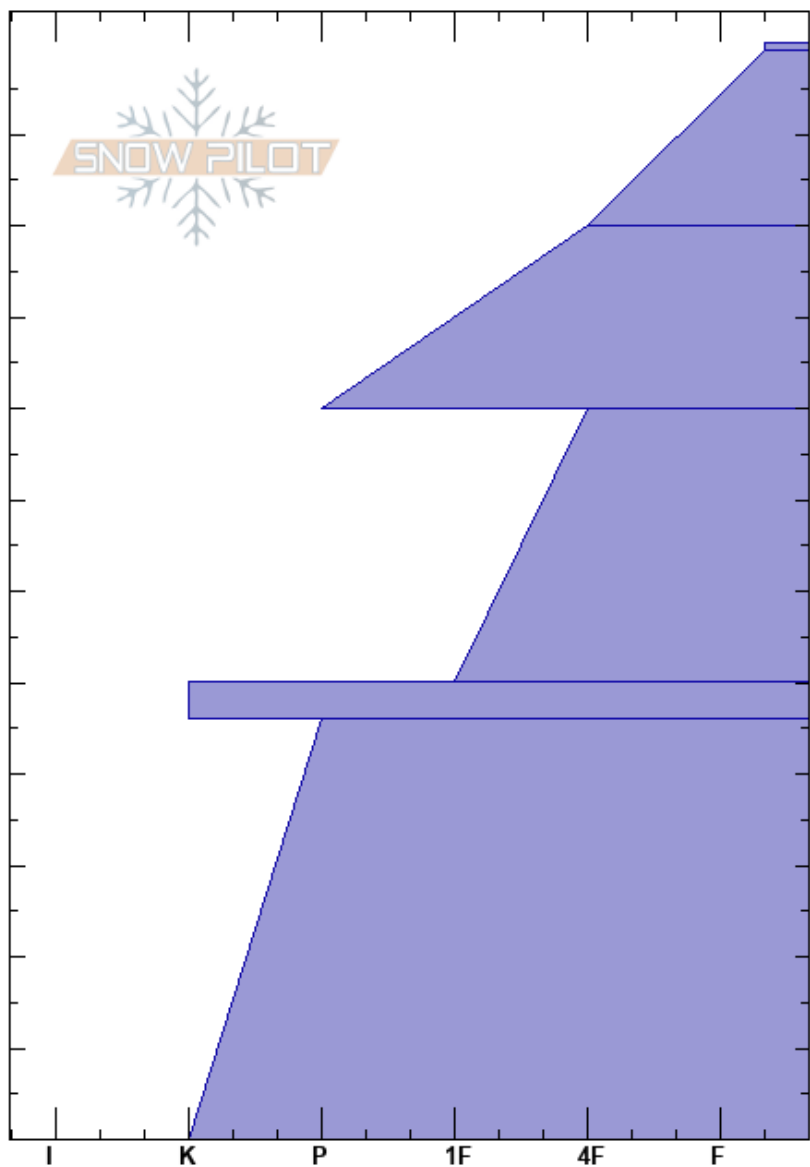

Høgvaglen
 Jotunheimen
 Norway
Elevation: 1935 m
Aspect: NW
Specifics: We skied slope

Morten R
 17/01/2018 - 00:30
Co-ord: 32V MP 61538 20515
Slope Angle: 28°
Wind Loading: previous

Stability: Fair
Air Temperature: HS:120
Sky Cover: FEW
Precipitation: NO
Wind: SW Light Breeze

Layer Notes:

Crystal Form	Crystal Size	Moisture	ρ kg/m ³	Stability tests & Layer comments
V	3	D		
+ (/)		D		
•		D		
/ (•)		D		
⊙ ⊙		D		
.		D		
				ECTX

Notes: