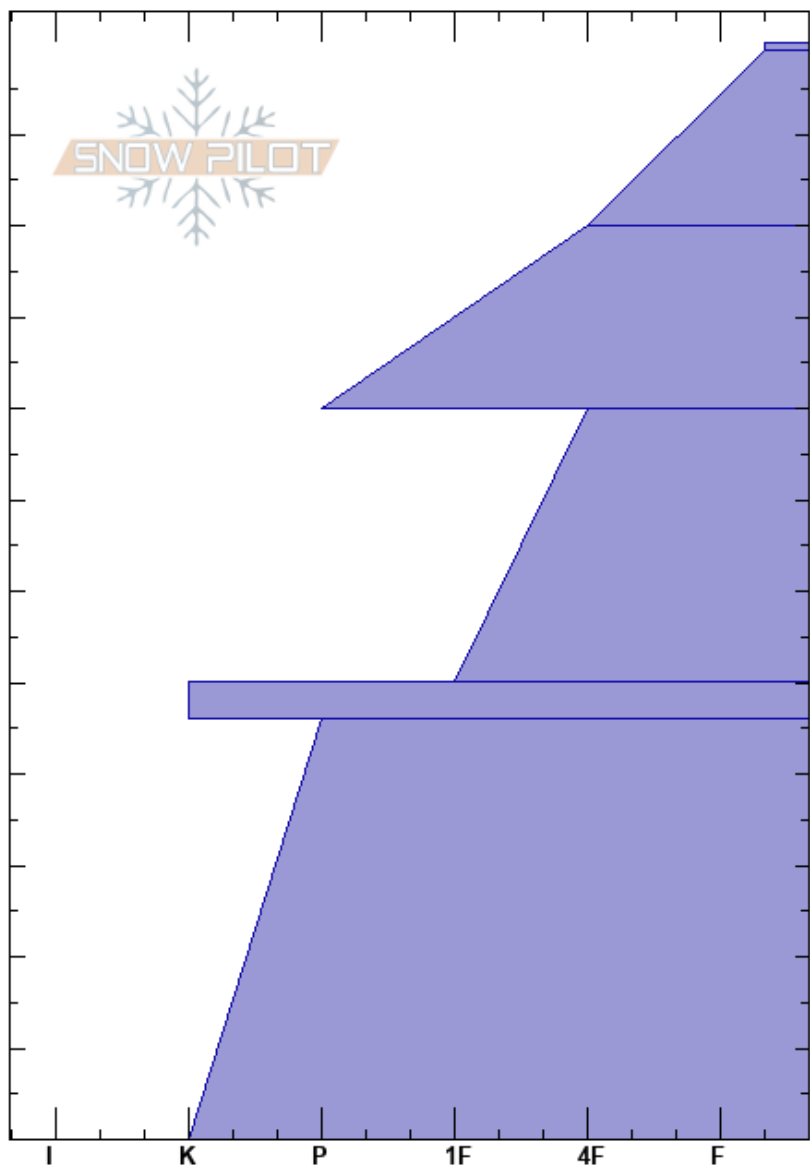

Høgvaglen
 Jotunheimen
 Norway
Elevation: 1935 m
Aspect: NW
Specifics: We skied slope

Morten R
 17/01/2018 - 00:30
Co-ord: 32V MP 61538 20515
Slope Angle: 28°
Wind Loading: previous

Stability: Fair
Air Temperature: HS:120
Sky Cover: FEW
Precipitation: NO
Wind: SW Light Breeze

Layer Notes:

Crystal Form	Crystal Size	Moisture	ρ kg/m ³	Stability tests & Layer comments
V	3	D		
+ (/)		D		
•		D		
/ (•)		D		
⊙ ⊙		D		
.		D		

ECTX

Notes: