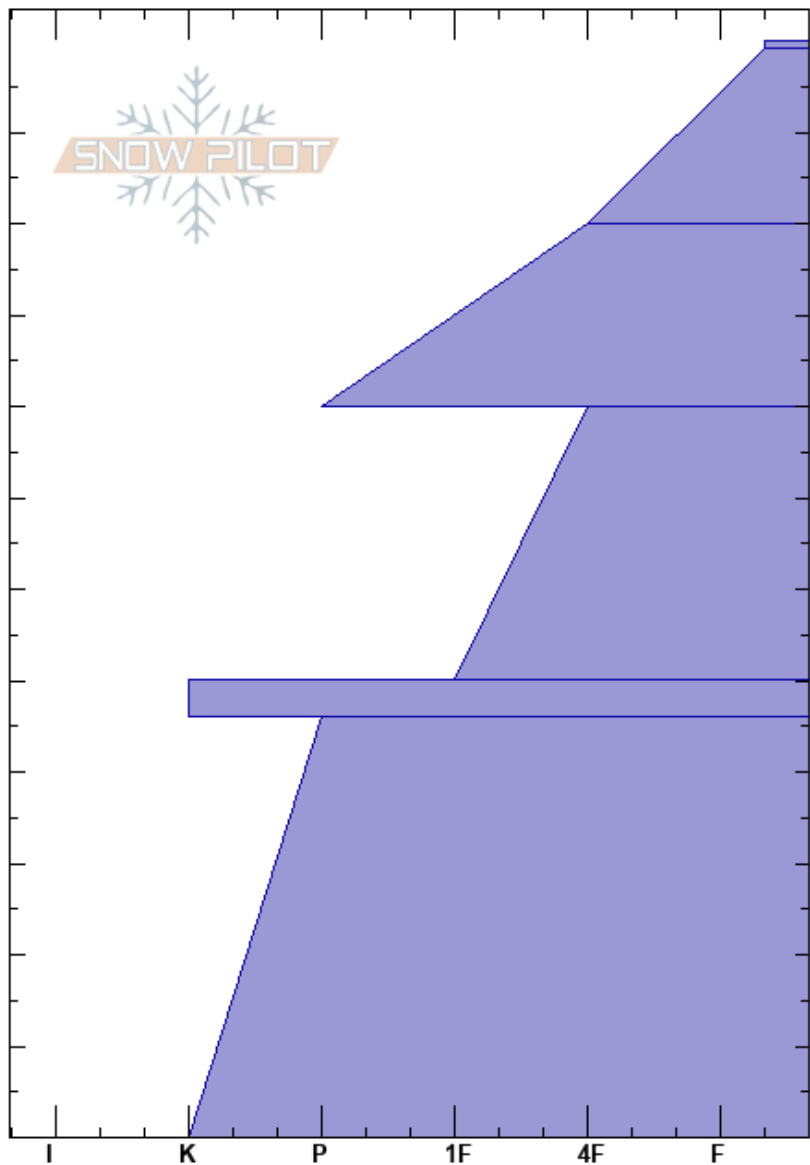

Høgvaglen
 Jotunheimen
 Norway
Elevation: 1935 m
Aspect: NW
Specifics: We skied slope

Morten R
 17/01/2018 - 00:30
Co-ord: 32V MP 61538 20515
Slope Angle: 28°
Wind Loading: previous

Stability: Fair
Air Temperature: HS:120
PF:20
Sky Cover: FEW
Precipitation: NO
Wind: SW Light Breeze

Layer Notes:

Crystal Form	Crystal		ρ kg/m ³	Stability tests & Layer comments
	Size	Moisture		
V	3	D		
+ (/)		D		
•		D		
/ (•)		D		
⊙ ⊙		D		
.		D		
				ECTX

Notes: